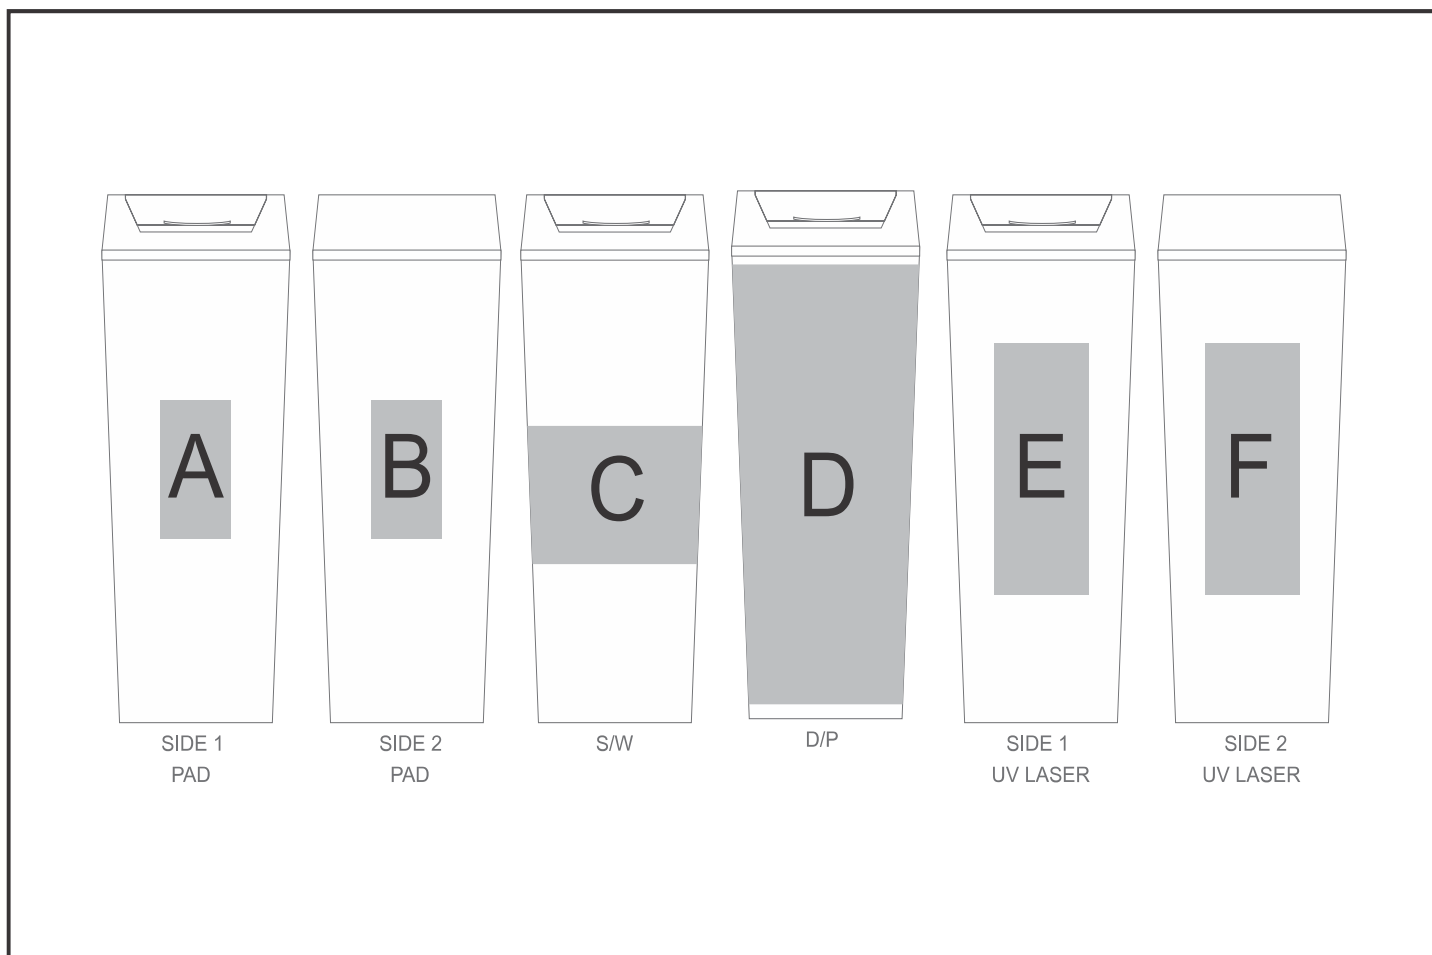

DW-7100

Altitude Laguna Plastic Double-Wall Tumbler- 460ml

Need to know:

Includes 1-Colour, 1-Position Screen Wrap (setup fee applies)

- **DP:** Full wrap around designs may have slight misalignment at the join, depending on your artwork.
- Full circumference of bottle is 230mm wide
- **UV Laser colour:** Grey

Branding Options:

Position	Branding Method (Branding Code)	No. of Colours	Dimension
A	Pad Printing (PB)	4 Colours	30mm wide x 55mm high
B	Pad Printing (PB)	4 Colours	30mm wide x 55mm high
C	Screen Wrap (SW)	1 Colour	200mm wide x 50mm high
D	Digital Print Drinkware (DP-D)	Full Colour	230mm wide x 110mm high

D	Digital Print Drinkware (DP-E)	Full Colour	230mm wide x 175mm high
D	Digital Print Drinkware (DP-C)	Full Colour	230mm wide x 80mm high
E	Laser Engraving (LB)	N/A	40mm wide x 100mm high
F	Laser Engraving (LB)	N/A	40mm wide x 100mm high