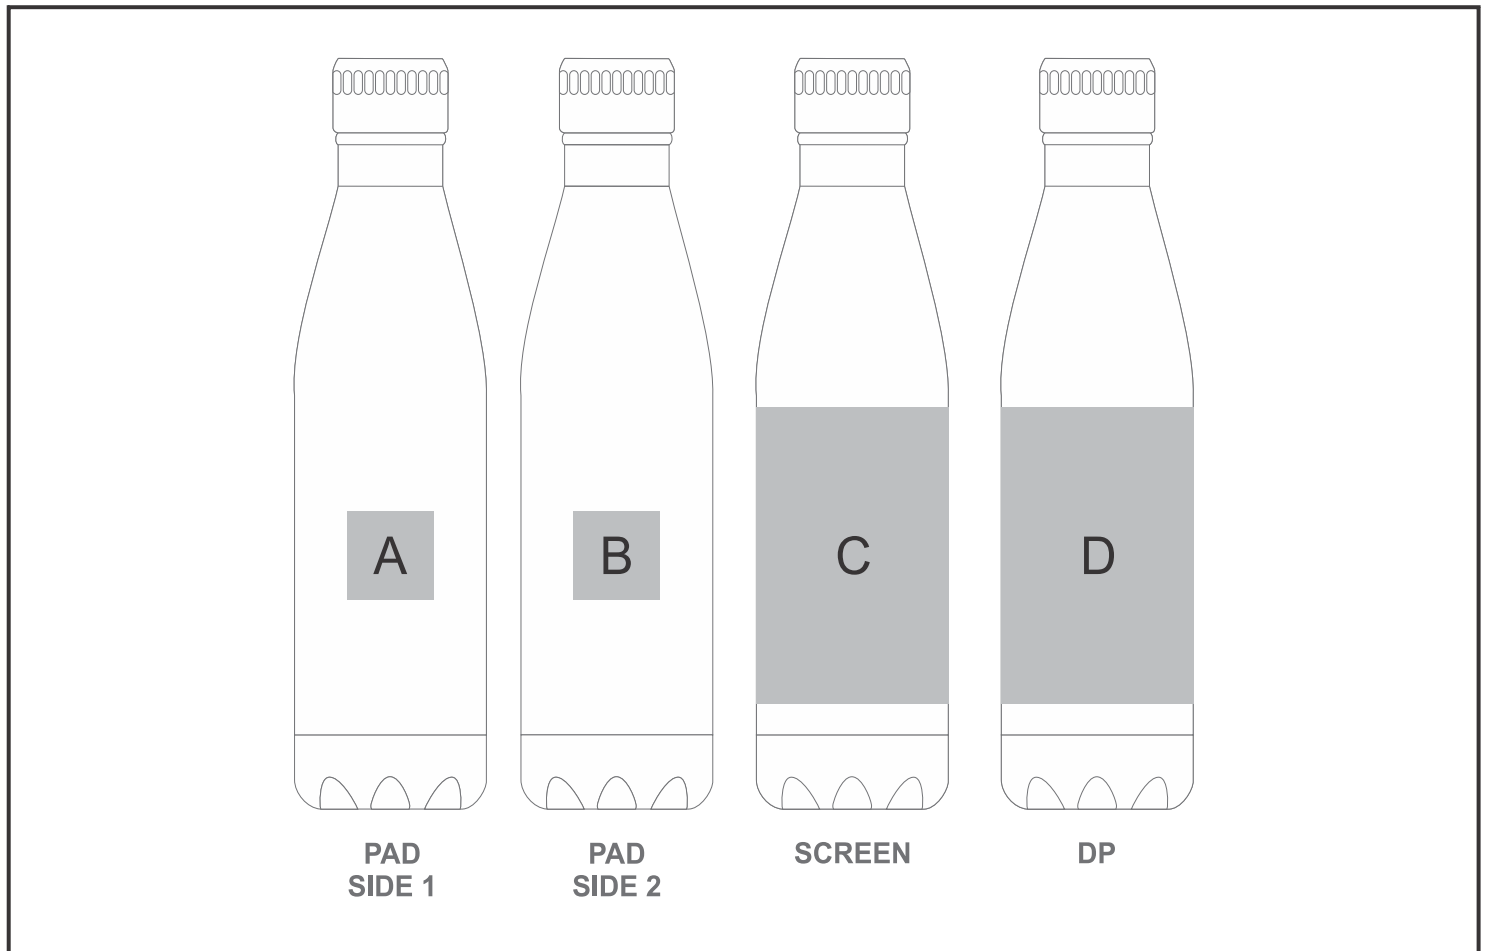

DW-7145

Omega Stainless Steel Water Bottle - 700ml

Need to know:

- **DP:** Full wrap around designs may have slight misalignment at the join, depending on your artwork.
- Full circumference of bottle is 232mm wide

Branding Options:

Position	Branding Method (Branding Code)	No. of Colours	Dimension
A	Pad Printing (PB)	4 Colours	30mm wide x 50mm high
B	Pad Printing (PB)	4 Colours	30mm wide x 50mm high
C	Screen Wrap (SW)	1 Colour	200mm wide x 100mm high
D	Digital Print Drinkware (DP-C)	Full Colour	232mm wide x 80mm high
D	Digital Print Drinkware (DP-D)	Full Colour	232mm wide x 100mm high