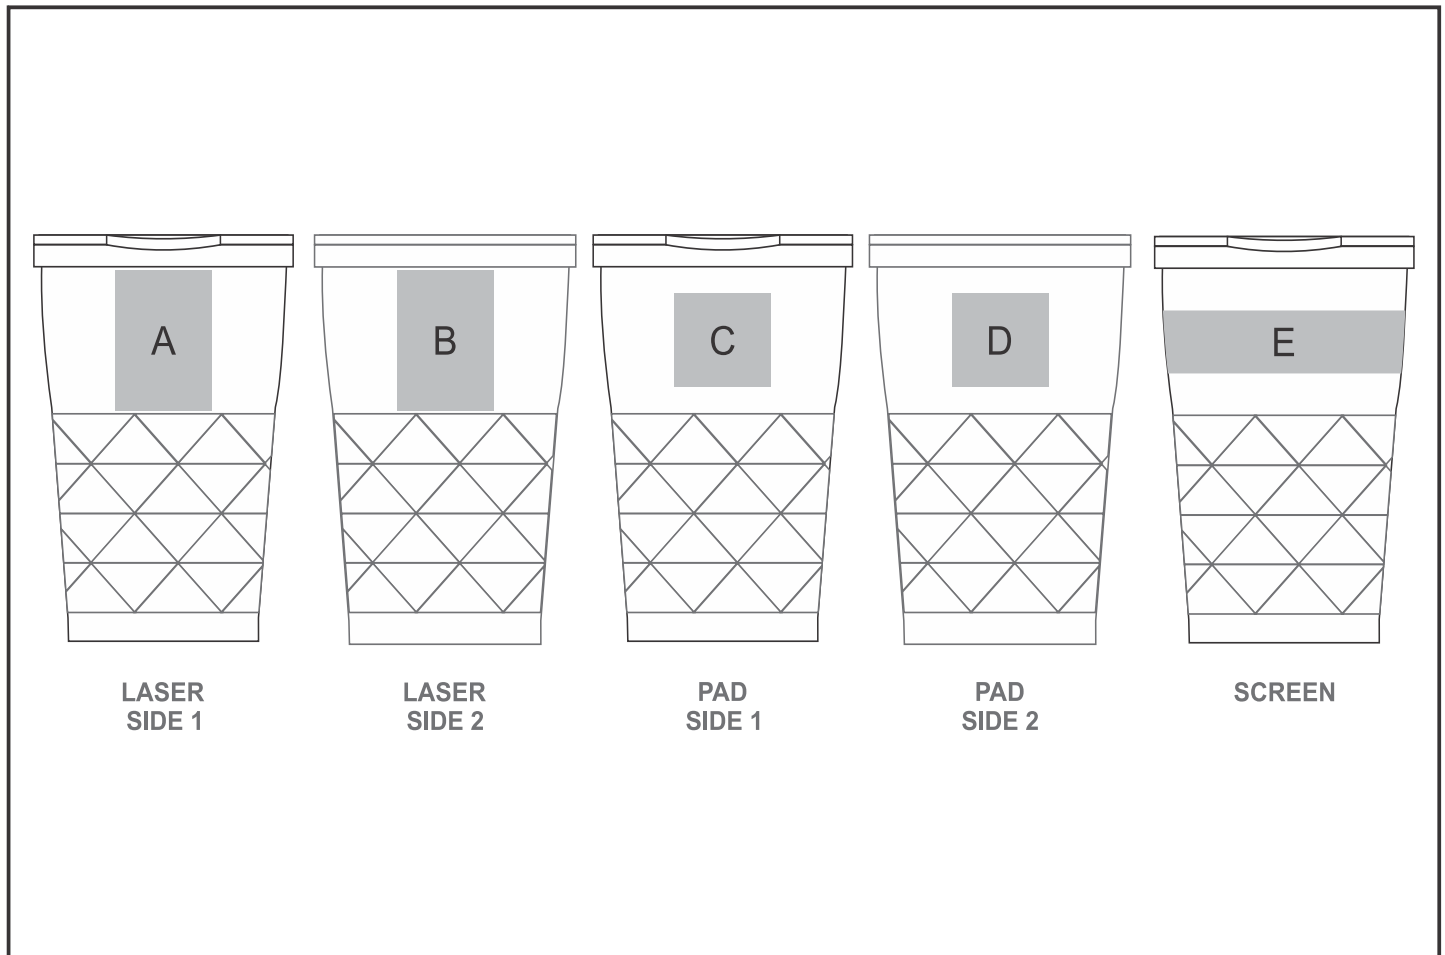

# DW-7150

Vega Stainless Steel & Plastic Double-Wall Tumbler

## Need to know:

- Laser Colour: Brown

## Branding Options:

Position	Branding Method (Branding Code)	No. of Colours	Dimension
A	Laser Engraving (LB)	N/A	33mm wide x 45mm high
B	Laser Engraving (LB)	N/A	33mm wide x 45mm high
C	Pad Printing (PB)	4 Colours	33mm wide x 30mm high
D	Pad Printing (PB)	4 Colours	33mm wide x 30mm high
E	Screen Wrap (SW)	1 Colour	250mm wide x 20mm high