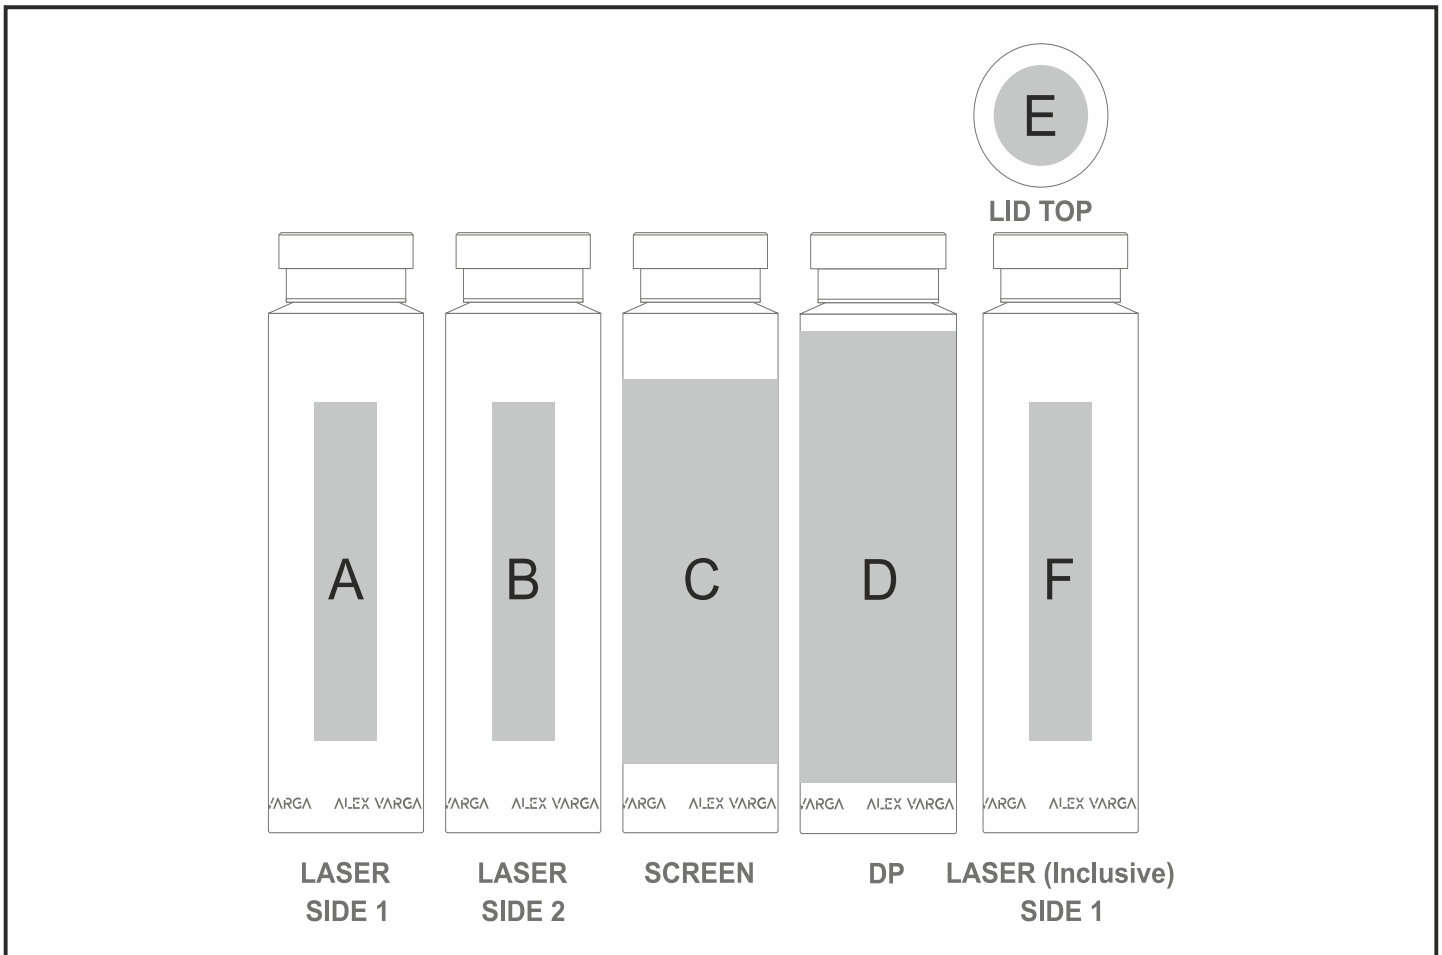

# AV-19165

Alex Varga Shackleton Water Bottle - 800ml

## Need to know:

Includes 1-Position Laser Engraving on POS F (setup fees apply.)

- **Laser Colour:** POS A, B & F - Silver | POS E - Silver
- **DP:** Full wrap around designs may have slight misalignment at the join, depending on your artwork.
- Full circumference of bottle is 235mm wide

## Branding Options:

Position	Branding Method (Branding Code)	No. of Colours	Dimension
A	Laser Engraving (LB)	N/A	30mm wide x 150mm high
B	Laser Engraving (LB)	N/A	30mm wide x 150mm high
C	Screen Wrap (SW)	1 Colour	200mm wide x 170mm high
D	Digital Print Drinkware (DP-C)	Full Colour	235mm wide x 80mm high
D	Digital Print Drinkware (DP-D)	Full Colour	235mm wide x 110mm high

D	Digital Print Drinkware (DP-E)	Full Colour	235mm wide x 200mm high
E	Laser Engraving (LB)	N/A	45mm wide x 45mm high
F	Laser Engraving (LB)	N/A	30mm wide x 80mm high