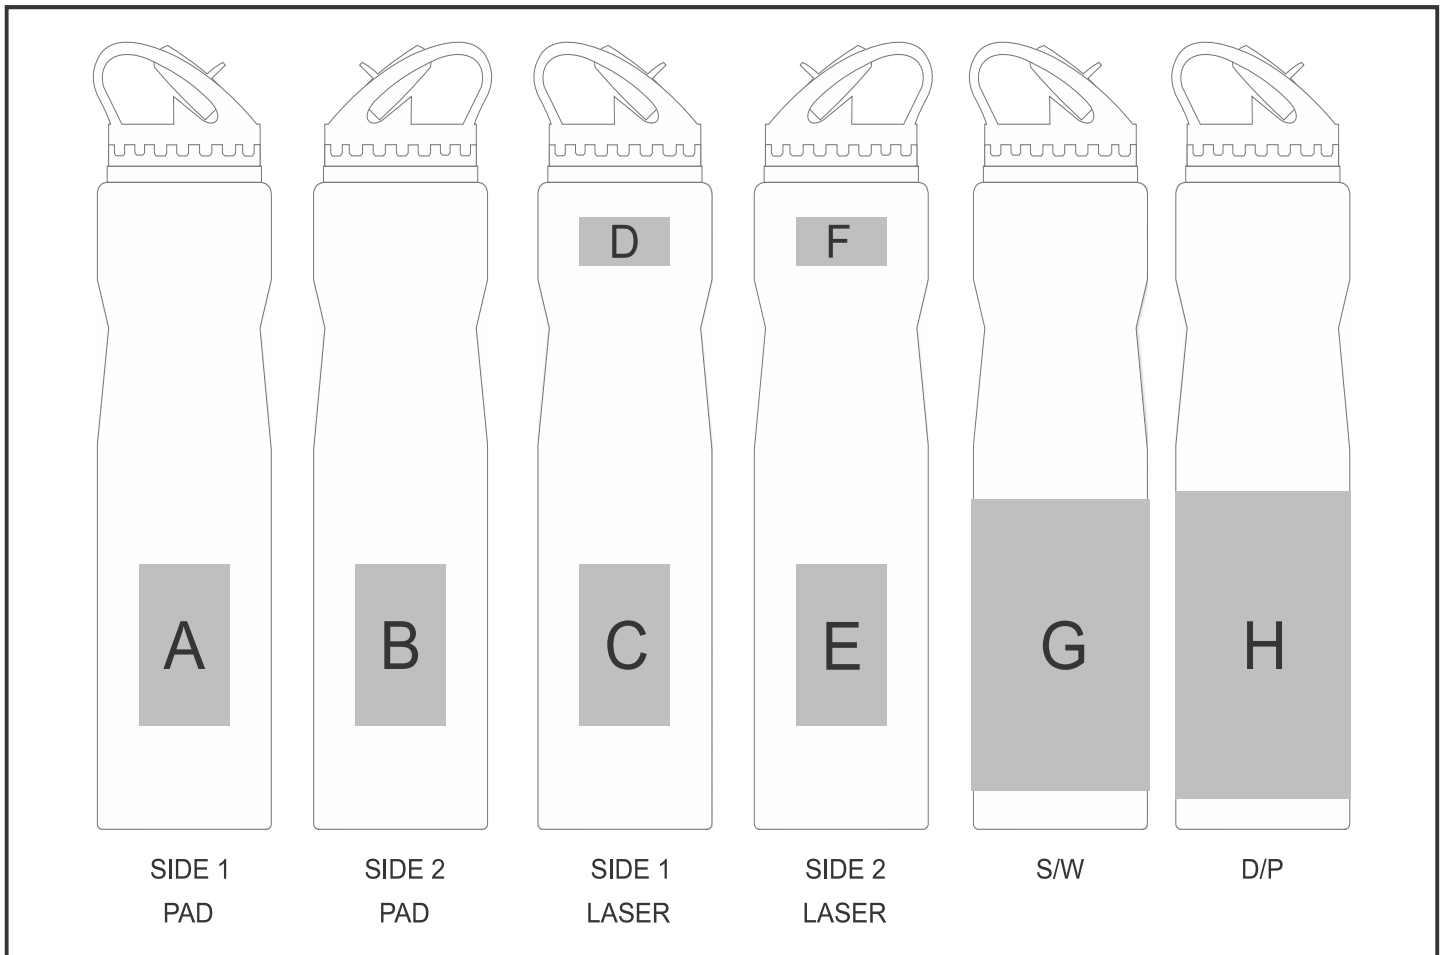

DR-EE-234-B

Eva & Elm Atlas Water Bottle - 750ml

Need to know:

- Includes 1-Colour, 1-Position Screen Wrap OR 1-Position Laser Engraving OR 1-Position Direct Print (setup fees apply)
- **Laser Colour:** White
- **DP:** Full wrap around designs may have slight misalignment at the join, depending on your artwork.
- Full circumference of bottle is 230mm wide

Branding Options:

Position	Branding Method (Branding Code)	No. of Colours	Dimension
A	Pad Printing (PB)	2 Colours	30mm wide x 50mm high
B	Pad Printing (PB)	2 Colours	30mm wide x 50mm high
C	Laser Engraving (LB)	N/A	30mm wide x 80mm high
D	Laser Engraving (LB)	N/A	30mm wide x 15mm high
E	Laser Engraving (LB)	N/A	30mm wide x 80mm high

F	Laser Engraving (LB)	N/A	30mm wide x 15mm high
G	Screen Wrap (SW)	1 Colour	200mm wide x 90mm high
H	Digital Print Drinkware (DP-D)	Full Colour	230mm wide x 95mm high
H	Digital Print Drinkware (DP-C)	Full Colour	230mm wide x 80mm high