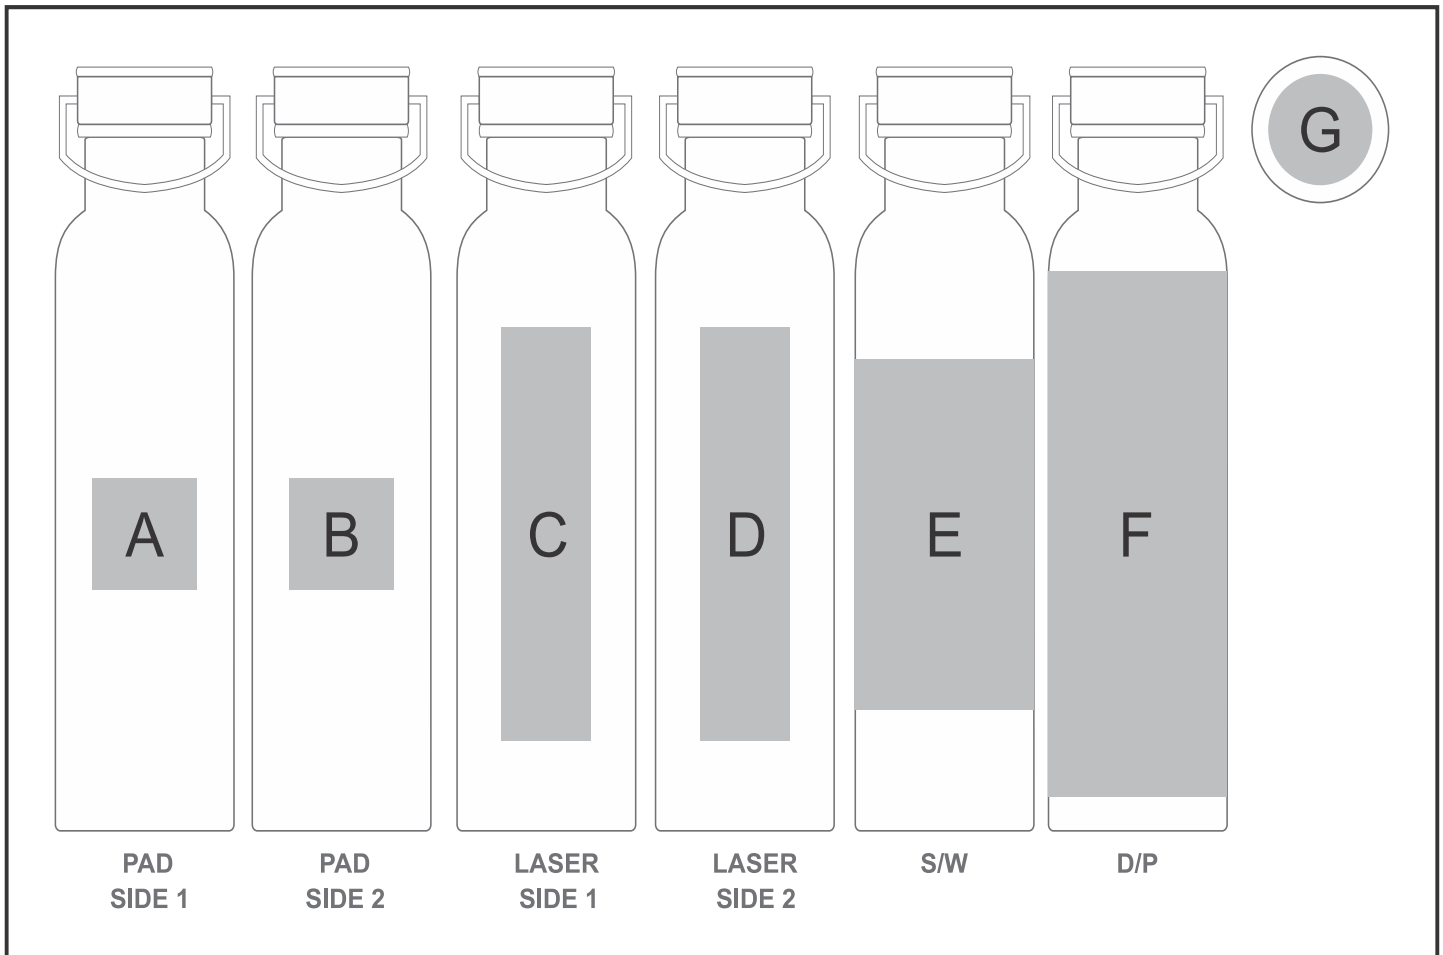

DR-KS-285-B

Kooshty Tugela RAL Water Bottle - 750ml

Need to know:

- Includes 1-Colour, 1-Position Screen Wrap OR 1-Position Pad Print (setup fees apply)
- **Laser Colour:** Bottle - Silver | Lid - Tonal
- **DP:** Full wrap around designs may have slight misalignment at the join, depending on your artwork.
- Full circumference of bottle is 230mm wide
- Due to tonal variations in the wood the laser engraving will vary from one item to the next and will likely vary in the same item.

Branding Options:

Position	Branding Method (Branding Code)	No. of Colours	Dimension
A	Pad Printing (PA)	4 Colours	35mm wide x 35mm high
B	Pad Printing (PA)	4 Colours	35mm wide x 35mm high
C	Laser Engraving (LA)	N/A	30mm wide x 130mm high
D	Laser Engraving (LA)	N/A	30mm wide x 130mm high

E	Screen Wrap (SW)	1 Colour	190mm wide x 110mm high
F	Digital Print Drinkware (DP-C)	Full Colour	230mm wide x 80mm high
F	Digital Print Drinkware (DP-D)	Full Colour	230mm wide x 110mm high
F	Digital Print Drinkware (DP-E)	Full Colour	230mm wide x 165mm high
G	Laser Engraving (LC)	N/A	35mm wide x 35mm high