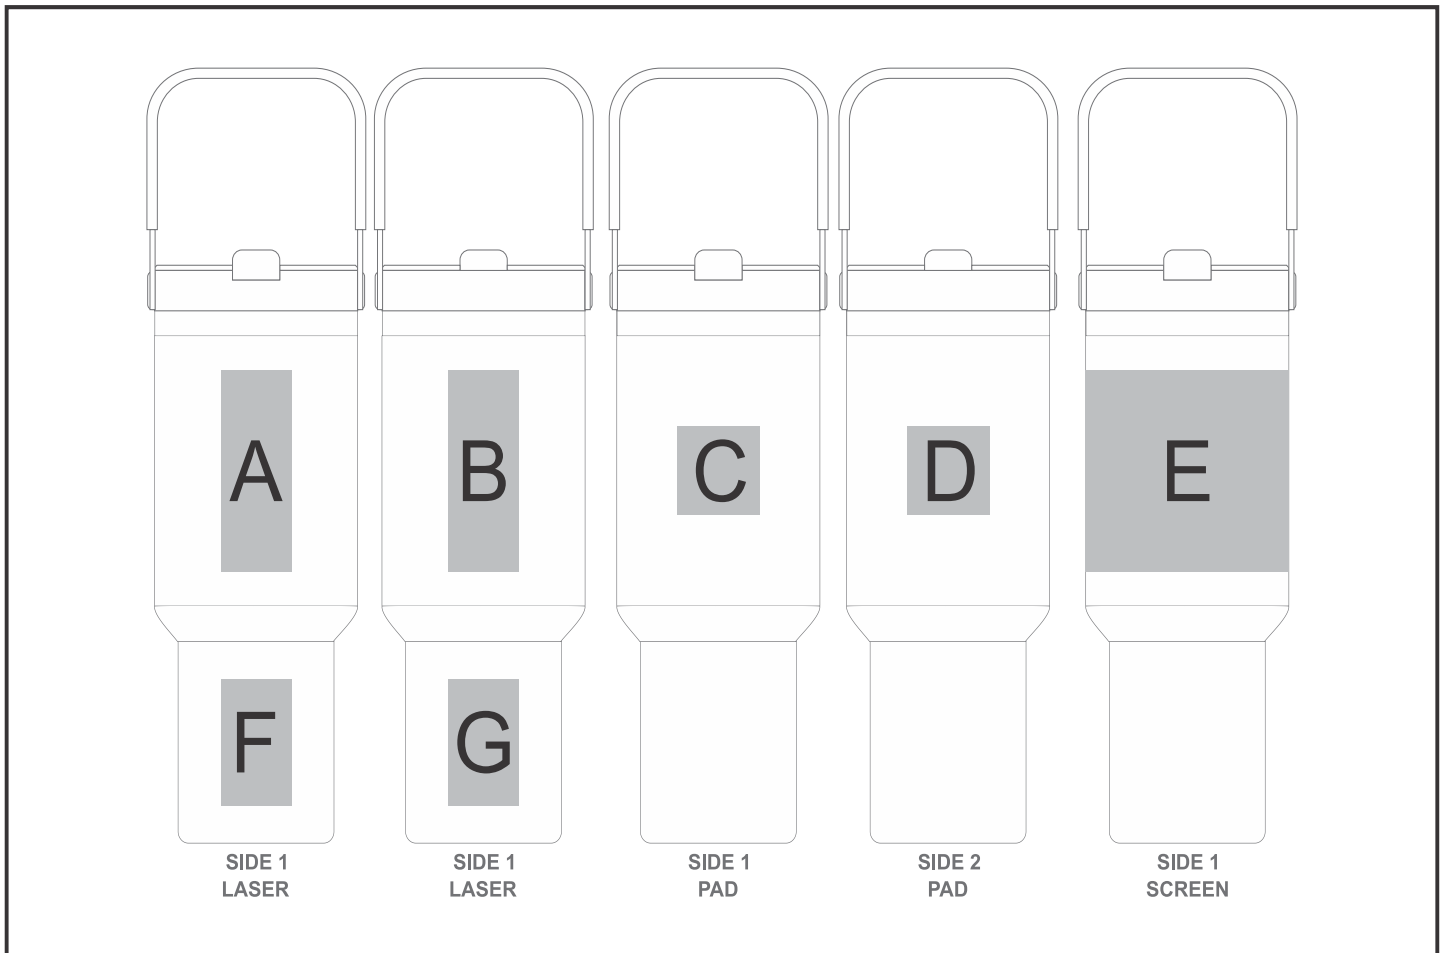

DR-KS-286-B

Kooshty Waikiki SS Vacuum Tumbler - 800ml

Need to know:

Includes 1-Colour, 1-Position Screen Wrap OR 1-Colour, 1-Position Pad Print (setup fees apply)

- **Laser Colour:** POS A & B - Silver
- Texture of Item will affect the quality of Print.
- Please note the logo may not align with the lid handle

Branding Options:

Position	Branding Method (Branding Code)	No. of Colours	Dimension
A	Laser Engraving (LB)	N/A	30mm wide x 80mm high
B	Laser Engraving (LB)	N/A	30mm wide x 80mm high
C	Pad Printing (PB)	4 Colours	35mm wide x 35mm high
D	Pad Printing (PB)	4 Colours	35mm wide x 35mm high
E	Screen Wrap (SW)	1 Colour	220mm wide x 80mm high

F	Laser Engraving (LB)	N/A	30mm wide x 50mm high
---	----------------------	-----	-----------------------

G	Laser Engraving (LB)	N/A	30mm wide x 50mm high
---	----------------------	-----	-----------------------