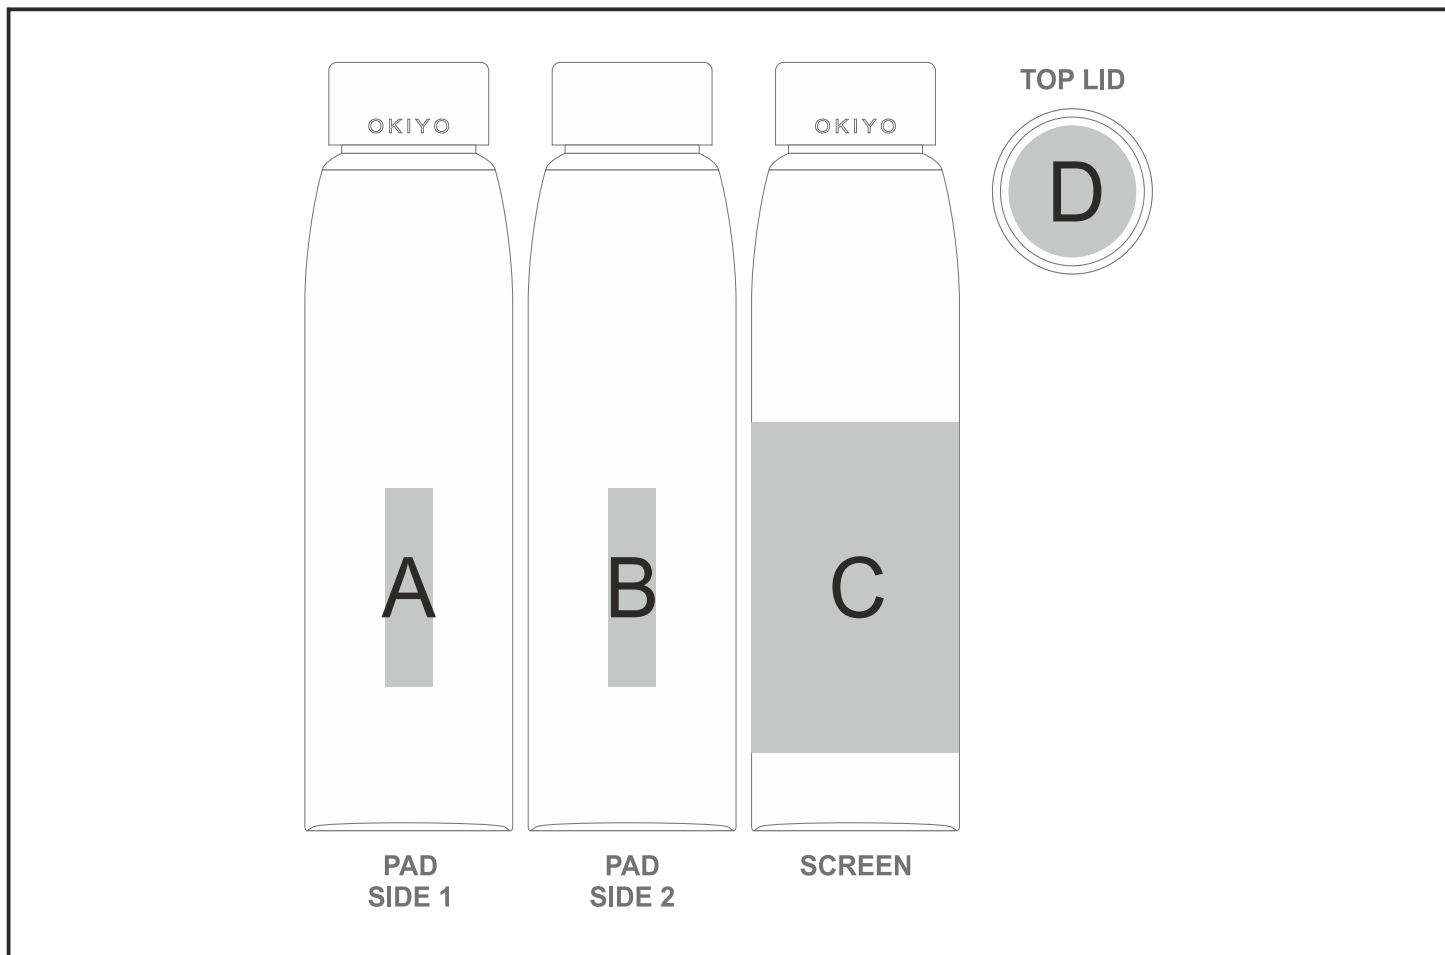

DR-OK-212-B

Okiyo Wabi-Sabi Glass Water Bottle - 500ml

Need to know:

Includes 1-Colour, 1-Position Screen Wrap (setup fees apply)

- Print Position & Alignment may be Inconsistent.

- Due to tonal variations in the wood the laser engraving will vary from one item to the next and will likely vary in the same item.

- Laser Colour: Tonal

Branding Options:

Position	Branding Method (Branding Code)	No. of Colours	Dimension
A	Pad Printing (PC)	4 Colours	15mm wide x 60mm high
B	Pad Printing (PC)	4 Colours	15mm wide x 60mm high
C	Screen Wrap (SW)	1 Colour	120mm wide x 100mm high

D	Pad Printing (PB)	4 Colours	30mm wide x 30mm high
D	Laser Engraving (LC)	N/A	40mm wide x 40mm high