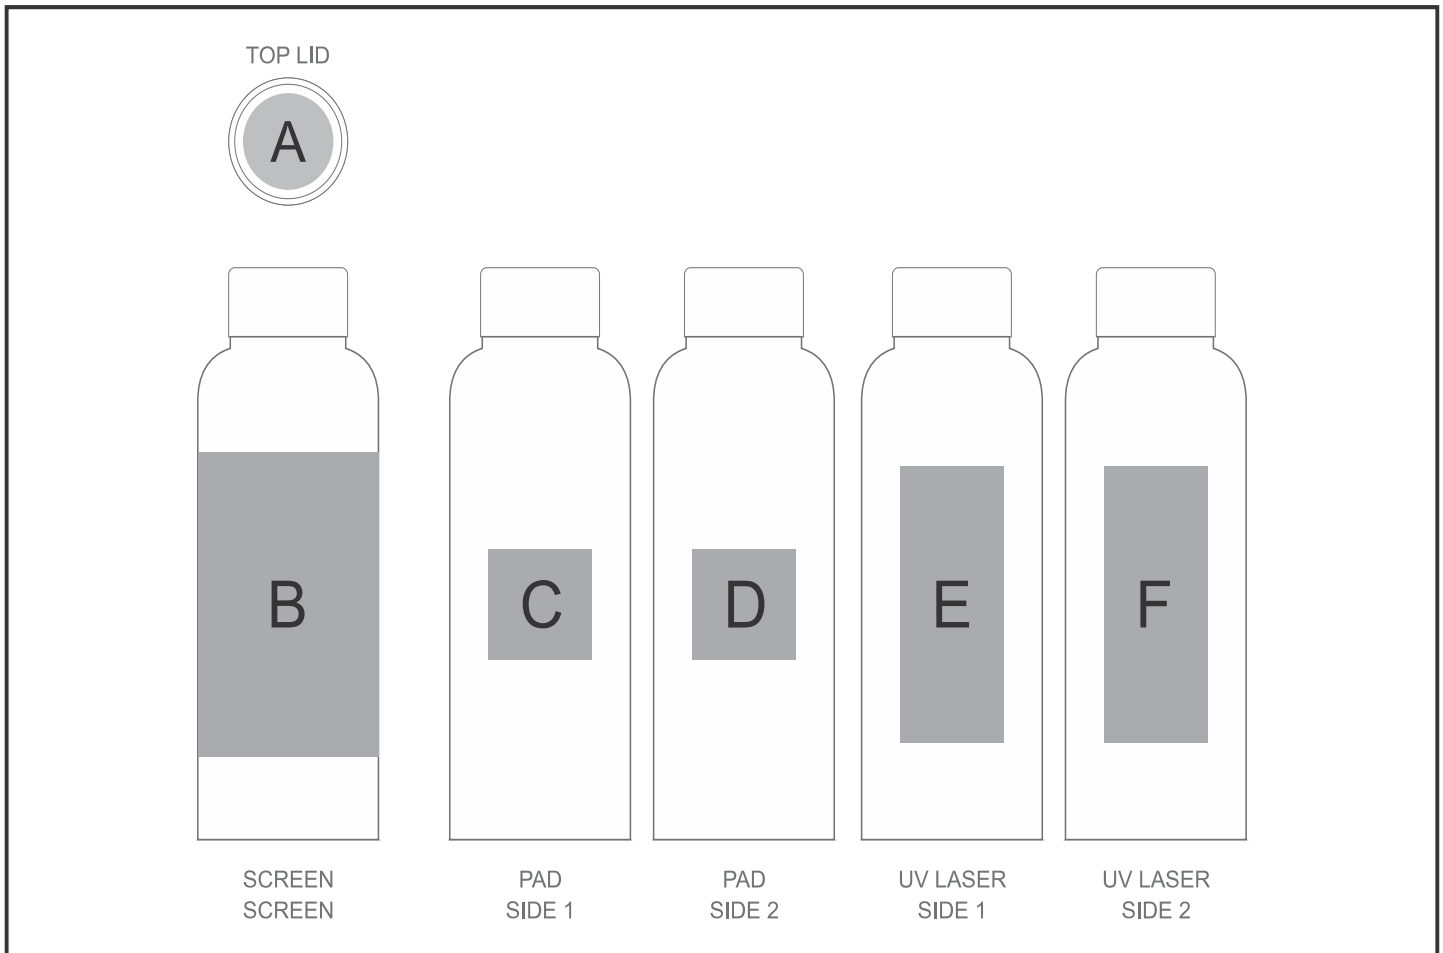

DR-OK-256-B

Okiyo Koi Recycled PET Water Bottle – 650ml

Also available in

 Check Logo24
 guide and t's & c's

Need to know:

Includes 1-Colour, 1-Position Screen Wrap (setup fees apply)

- **Laser colour:** POS A - Tonal

- **UV Laser colour:** Frosted

- Due to tonal variations in the wood the laser engraving will vary from one item to the next and will likely vary in the same item.

Branding Options:

Position	Branding Method (Branding Code)	No. of Colours	Dimension
A	Laser Engraving (LC)	N/A	35mm wide x 35mm high
B	Screen Wrap (SW)	1 Colour	200mm wide x 110mm high
C	Pad Printing (PB)	4 Colours	40mm wide x 40mm high
D	Pad Printing (PB)	4 Colours	40mm wide x 40mm high

E	Laser Engraving (LB)	N/A	40mm wide x 100mm high
F	Laser Engraving (LB)	N/A	40mm wide x 100mm high