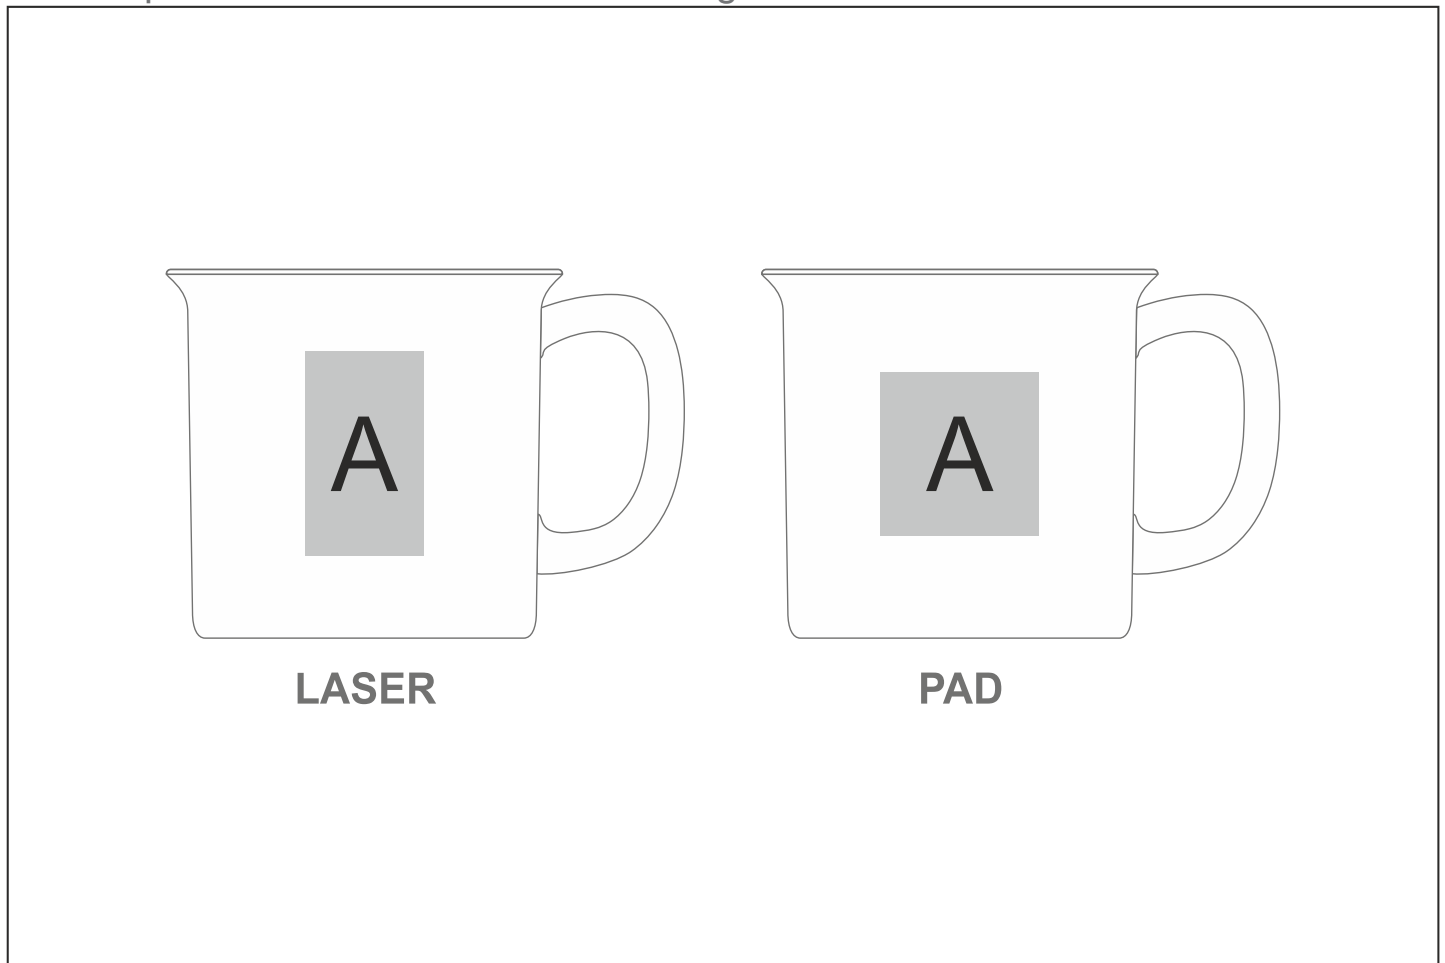

DR-SD-225-B

Serendipio Marshall Ceramic Coffee Mug - 400ml

Need to know:

- **Laser Colour:** White
- No Artwork with Solid Coverage will be branded for Laser.

Branding Options:

Position	Branding Method (Branding Code)	No. of Colours	Dimension
A	Pad Printing (PC)	4 Colours	40mm wide x 40mm high
A	Laser Engraving (LB)	N/A	30mm wide x 50mm high