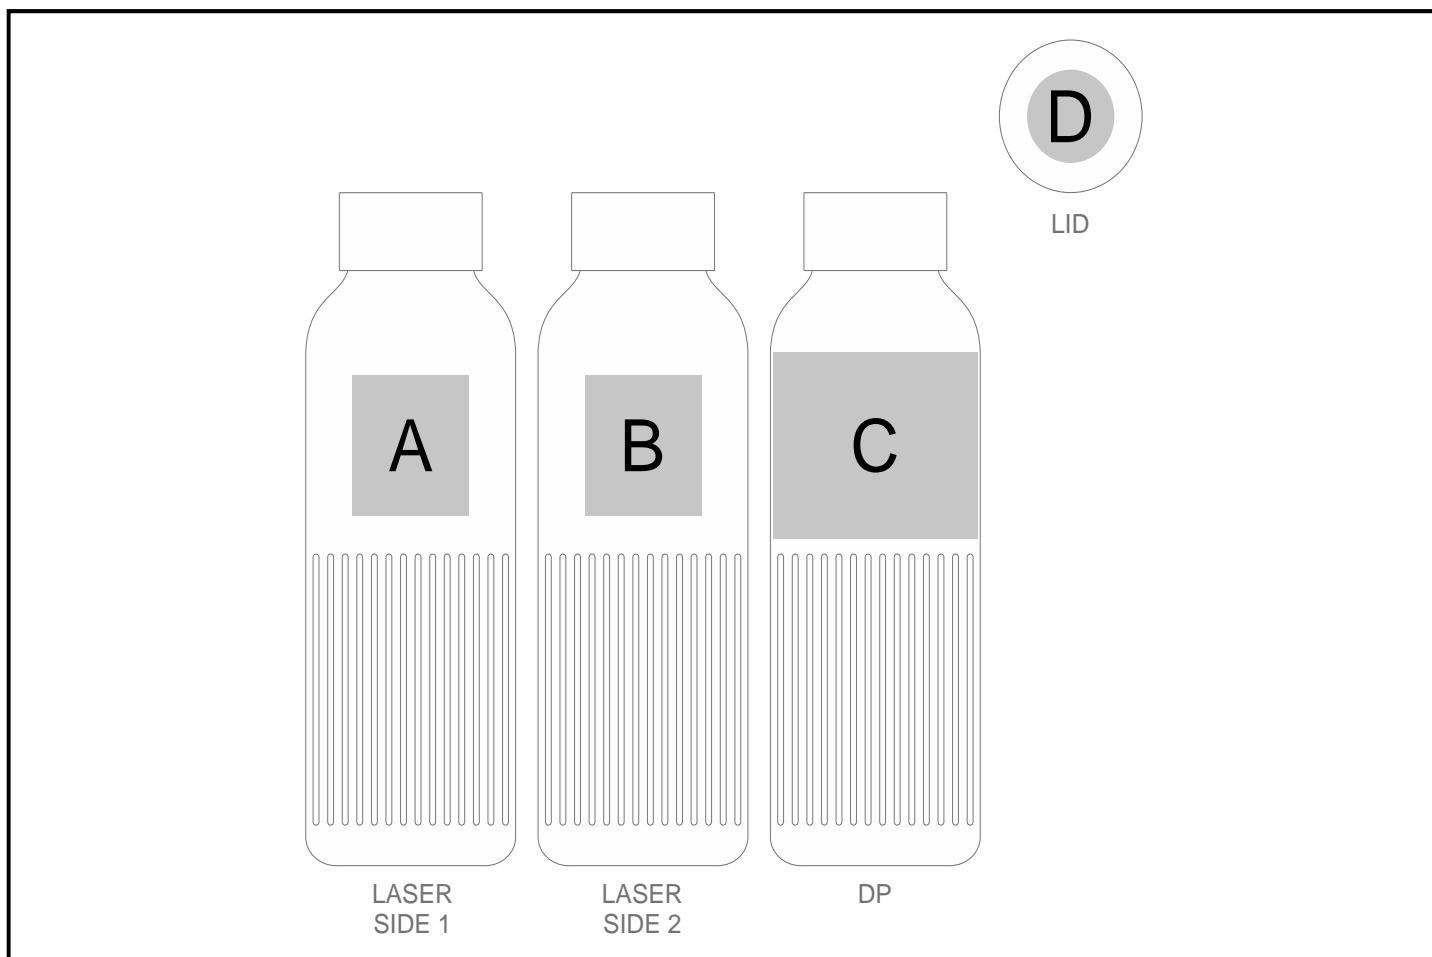

DR-SD-319-B

Serendipio Bellmore SS Water Bottle - 750ml

Need to know:

- Includes 1-Position Laser Engraving (setup fees apply)

- **Laser Colour:** POS A & B - Silver | POS D - Tonal

Branding Options:

| Position | Branding Method (Branding Code) | No. of Colours | Dimension |
|----------|---------------------------------|----------------|-----------------------|
| A | Laser Engraving (LB) | N/A | 40mm wide x 45mm high |
| B | Laser Engraving (LB) | N/A | 40mm wide x 45mm high |
| C | Digital Print Drinkware (DP-C) | Full Colour | 70mm wide x 60mm high |
| D | Laser Engraving (LC) | N/A | 30mm wide x 30mm high |