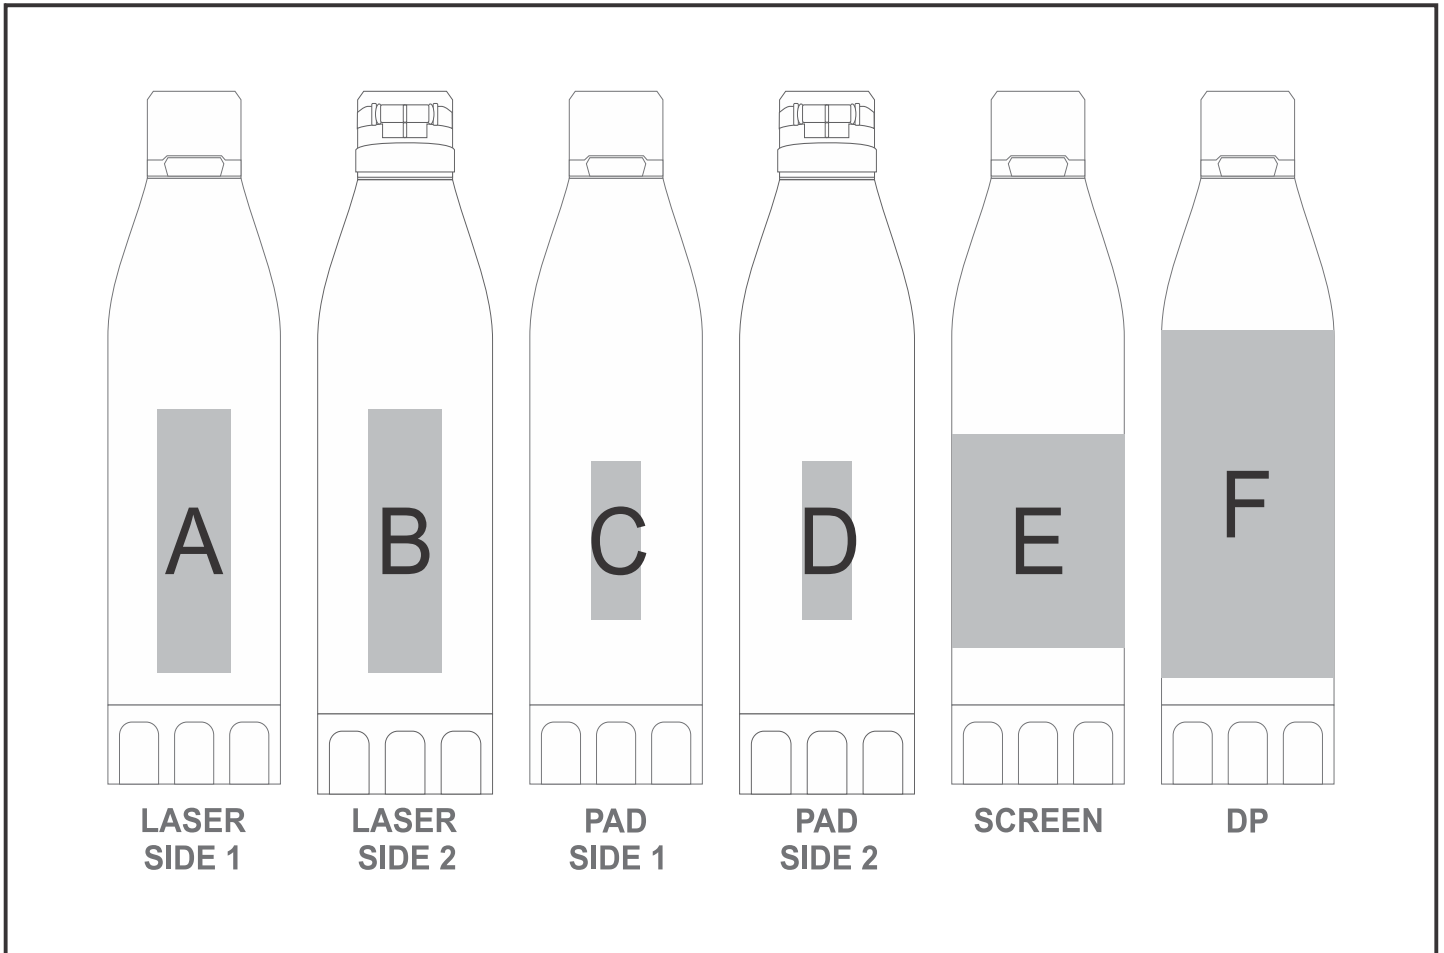

SLAZ-2280

Slazenger Novac Double-Wall Water Bottle

Need to know:

- **Laser Colour:** Silver
- DP: Full wrap around designs may have slight misalignment at the join, depending on your artwork.
- Full circumference of bottle is 229mm wide

Branding Options:

Position	Branding Method (Branding Code)	No. of Colours	Dimension
A	Laser Engraving (LB)	N/A	30mm wide x 100mm high
B	Laser Engraving (LB)	N/A	30mm wide x 100mm high
C	Pad Printing (PC)	4 Colours	20mm wide x 60mm high
D	Pad Printing (PC)	4 Colours	20mm wide x 60mm high
E	Screen Wrap (SW)	1 Colour	200mm wide x 80mm high

F	Digital Print Drinkware (DP-C)	Full Colour	229mm wide x 80mm high
F	Digital Print Drinkware (DP-D)	Full Colour	229mm wide x 110mm high
F	Digital Print Drinkware (DP-E)	Full Colour	229mm wide x 130mm high