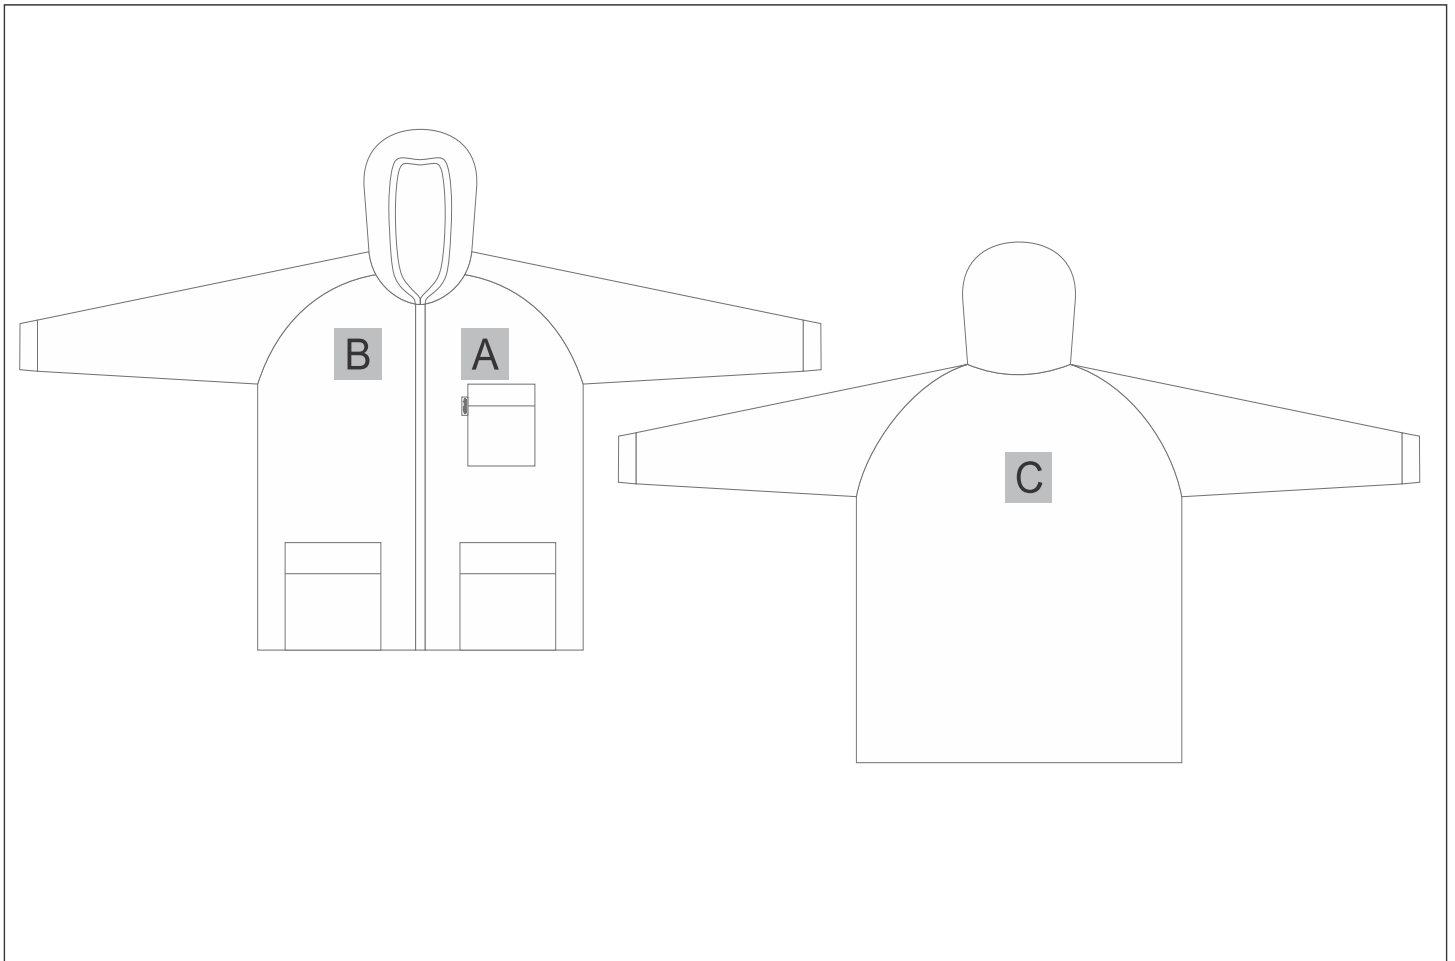

ALT-1800

Shift Single-Lined Freezer Jacket

Need to know:

- Includes 1-Position Embroidery (setup fees apply).
- **EMB Inclusive Parameters:** Left/Right Chest or Back = 100mm x 100mm.
- The Logo will be branded through the Lining on ALL Positions as there is no excess zip.

Branding Options:

Position	Branding Method (Branding Code)	No. of Colours	Dimension
A	Embroidery (EMB-A)	N/A	100mm wide x 80mm high
B	Embroidery (EMB-A)	N/A	100mm wide x 180mm high
C	Embroidery (EMB-A)	N/A	100mm wide x 100mm high