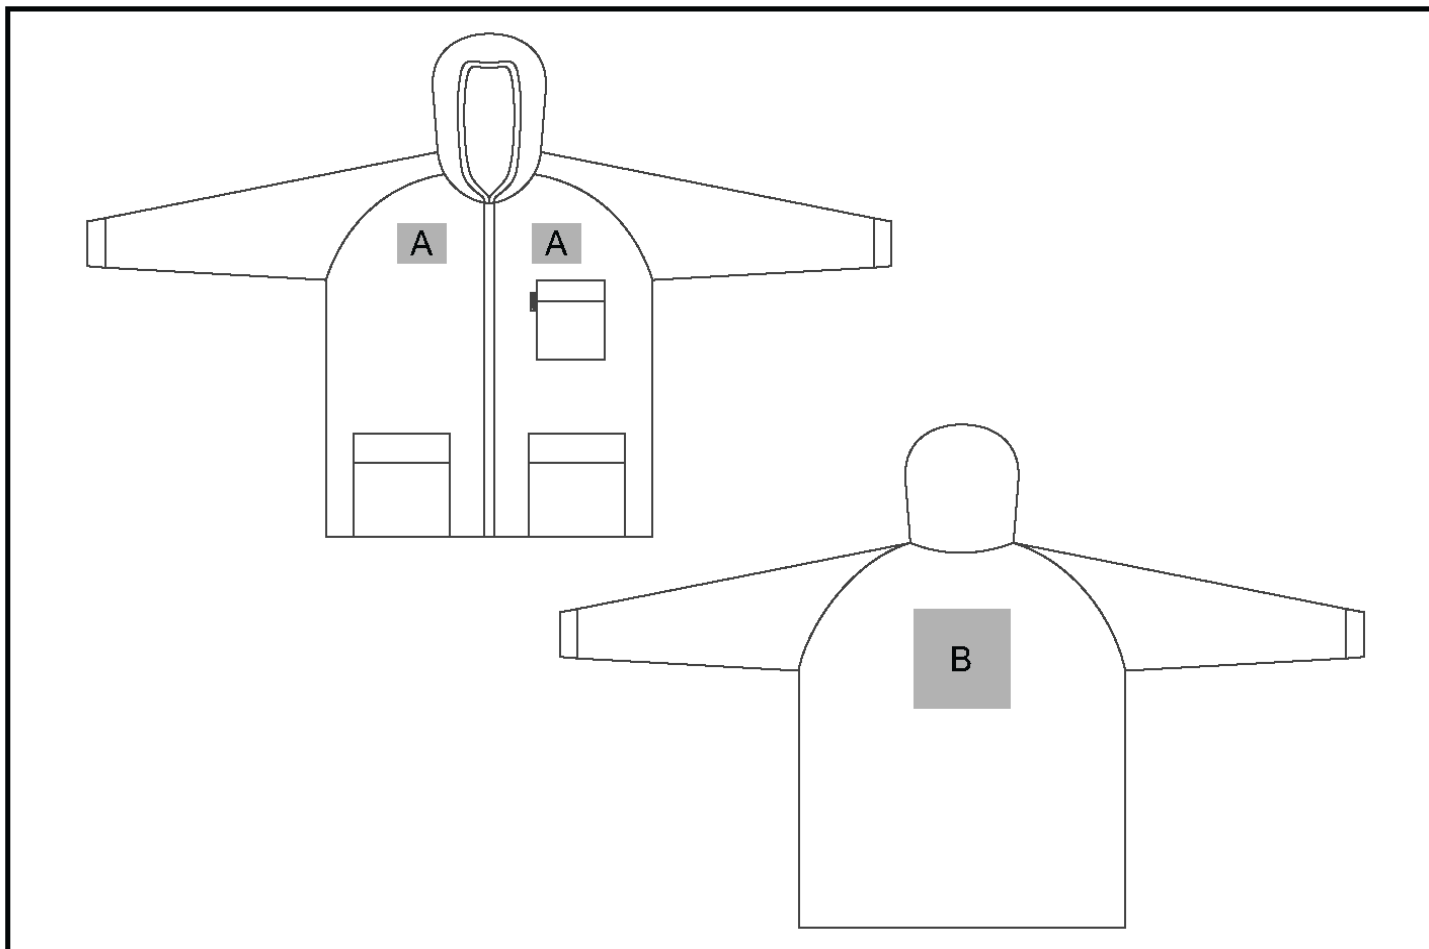

ALT-1802

Arctic Double-Lined Freezer Jacket

Need to know:

- Includes 1-Position Embroidery (setup fees apply).
- **EMB Inclusive Parameters:** Left/Right Chest or Back = 100mm x 100mm.
- The Logo will be branded through the Lining on ALL Positions as there is no excess zip.
- Cannot brand sleeves due to thickness of garment.

Branding Options:

Position	Branding Method (Branding Code)	No. of Colours	Dimension
A	Embroidery (EMB-A)	N/A	100mm wide x 80mm high
B	Embroidery (EMB-A)	N/A	100mm wide x 100mm high