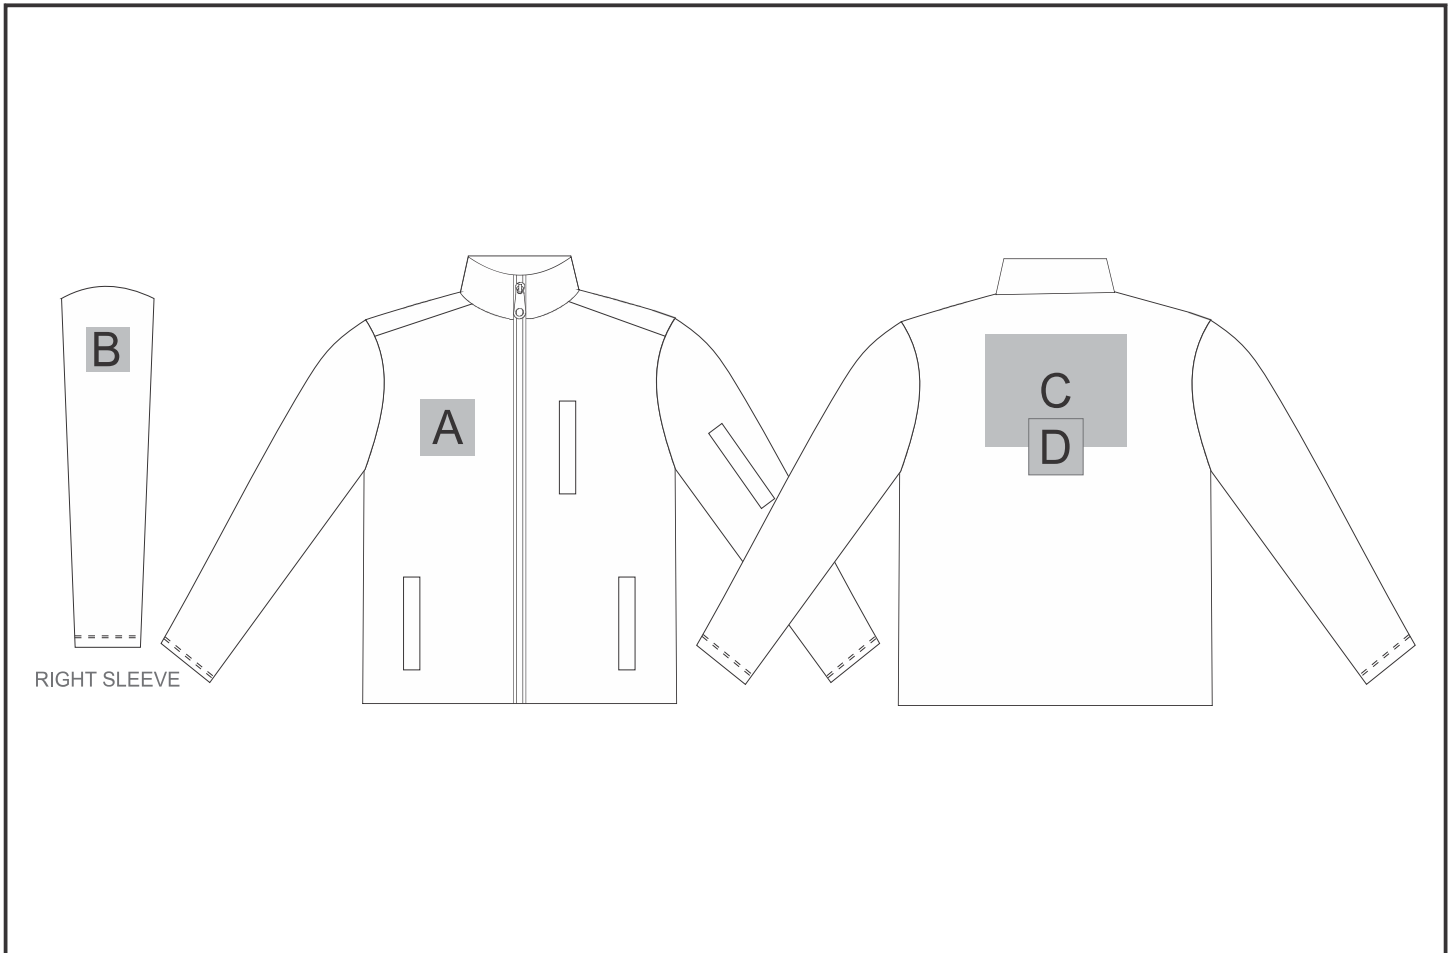

ALT-OSL

Mens Oslo Micro Fleece Jacket

Need to know:

- Includes 1-Position Embroidery (setup fee applies).
- **EMB inclusive Parameters:** Left/Right Chest or Back = 100mm x 100mm
- No Branding on Left Sleeve due to Zip

Branding Options:

Position	Branding Method (Branding Code)	No. of Colours	Dimension
A	Embroidery (EMB-A)	N/A	100mm wide x 100mm high
B	Embroidery (EMB-A)	N/A	80mm wide x 60mm high
C	Embroidery (EMB-A)	N/A	100mm wide x 100mm high
D	Embroidery (EM-CLOTHING)	N/A	200mm wide x 200mm high