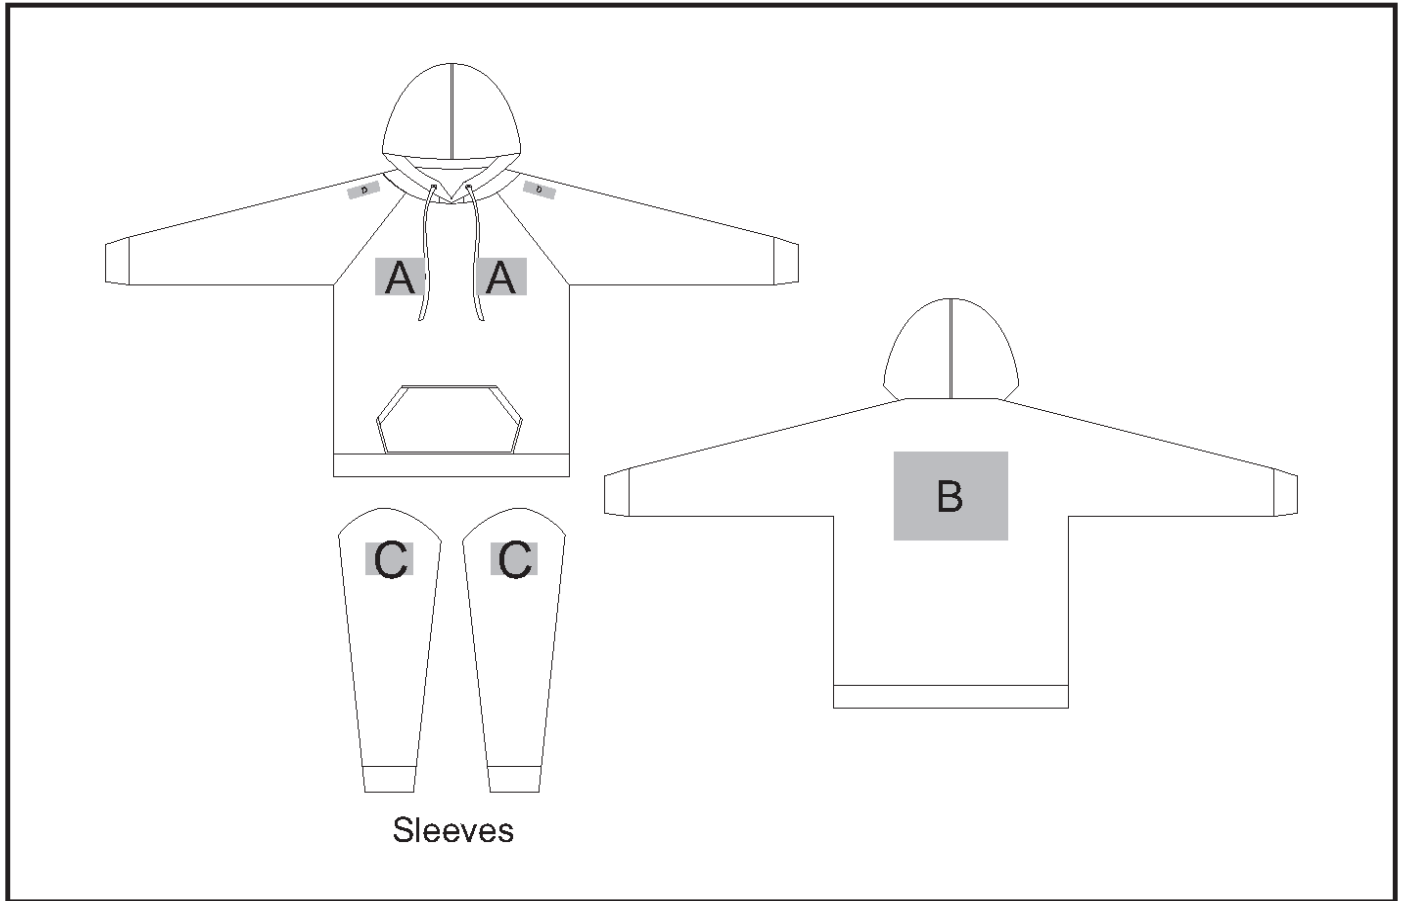

ALT-PSSL

Ladies Physical Hooded Sweater

Need to know:

Includes 1-Position Digital Transfer (setup fees apply)

Branding Options:

Position	Branding Method (Branding Code)	No. of Colours	Dimension
A	Embroidery (EMB-A)	N/A	100mm wide x 100mm high
A	Screen Print (SB)	1 Colour	100mm wide x 80mm high
A	Digital Transfer Clothing A6 (DTC-A6)	Full Colour	100mm wide x 100mm high

B	Embroidery (EMB-A)	N/A	100mm wide x 100mm high
B	Screen Print (SB)	1 Colour	260mm wide x 200mm high
B	Digital Transfer Clothing A6 (DTC-A6)	Full Colour	148mm wide x 105mm high
B	Digital Transfer Clothing A5 (DTC-A5)	Full Colour	210mm wide x 148mm high
B	Digital Transfer Clothing A4 (DTC-A4)	Full Colour	290mm wide x 200mm high

C	Embroidery (EMB-A)	N/A	80mm wide x 80mm high
C	Screen Print (SB)	1 Colour	60mm wide x 60mm high
C	Digital Transfer Clothing A6 (DTC-A6)	Full Colour	80mm wide x 80mm high
D	Digital Transfer Clothing A6 (DTC-A6)	Full Colour	70mm wide x 20mm high