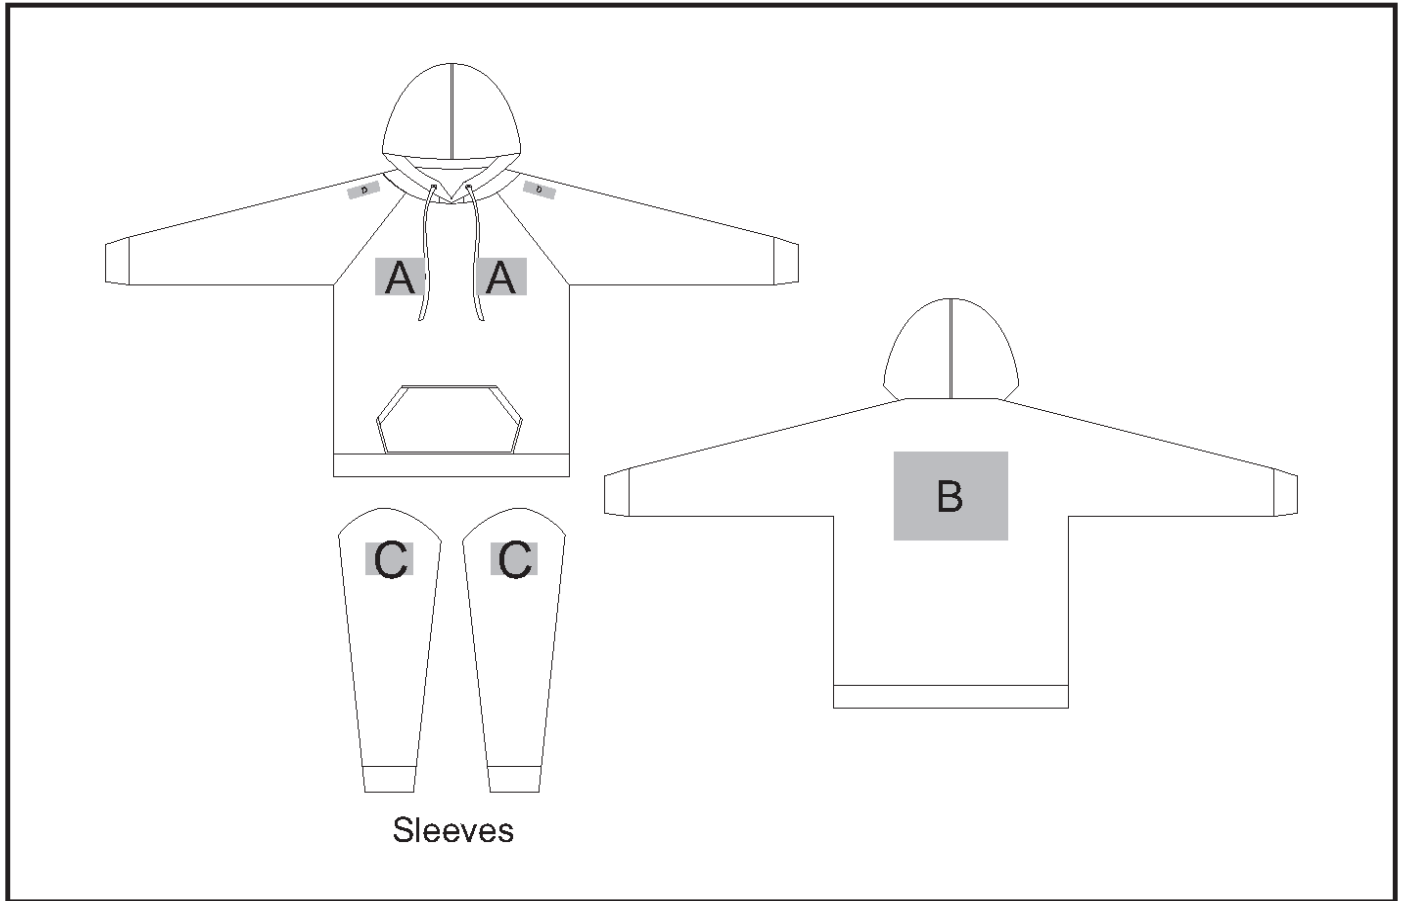

ALT-PSSM

Mens Physical Hooded Sweater

Need to know:

Includes 1-Position Digital Transfer (setup fees apply)

Branding Options:

Position	Branding Method (Branding Code)	No. of Colours	Dimension
A	Embroidery (EMB-A)	N/A	100mm wide x 100mm high
A	Screen Print (SB)	1 Colour	100mm wide x 80mm high
A	Digital Transfer Clothing A6 (DTC-A6)	Full Colour	100mm wide x 100mm high

B	Embroidery (EMB-A)	N/A	100mm wide x 100mm high
B	Screen Print (SB)	1 Colour	260mm wide x 200mm high
B	Digital Transfer Clothing A6 (DTC-A6)	Full Colour	148mm wide x 105mm high
B	Digital Transfer Clothing A5 (DTC-A5)	Full Colour	210mm wide x 148mm high
B	Digital Transfer Clothing A4 (DTC-A4)	Full Colour	290mm wide x 200mm high

C	Embroidery (EMB-A)	N/A	80mm wide x 80mm high
C	Screen Print (SB)	1 Colour	60mm wide x 60mm high
C	Digital Transfer Clothing A6 (DTC-A6)	Full Colour	80mm wide x 80mm high
D	Digital Transfer Clothing A6 (DTC-A6)	Full Colour	70mm wide x 20mm high