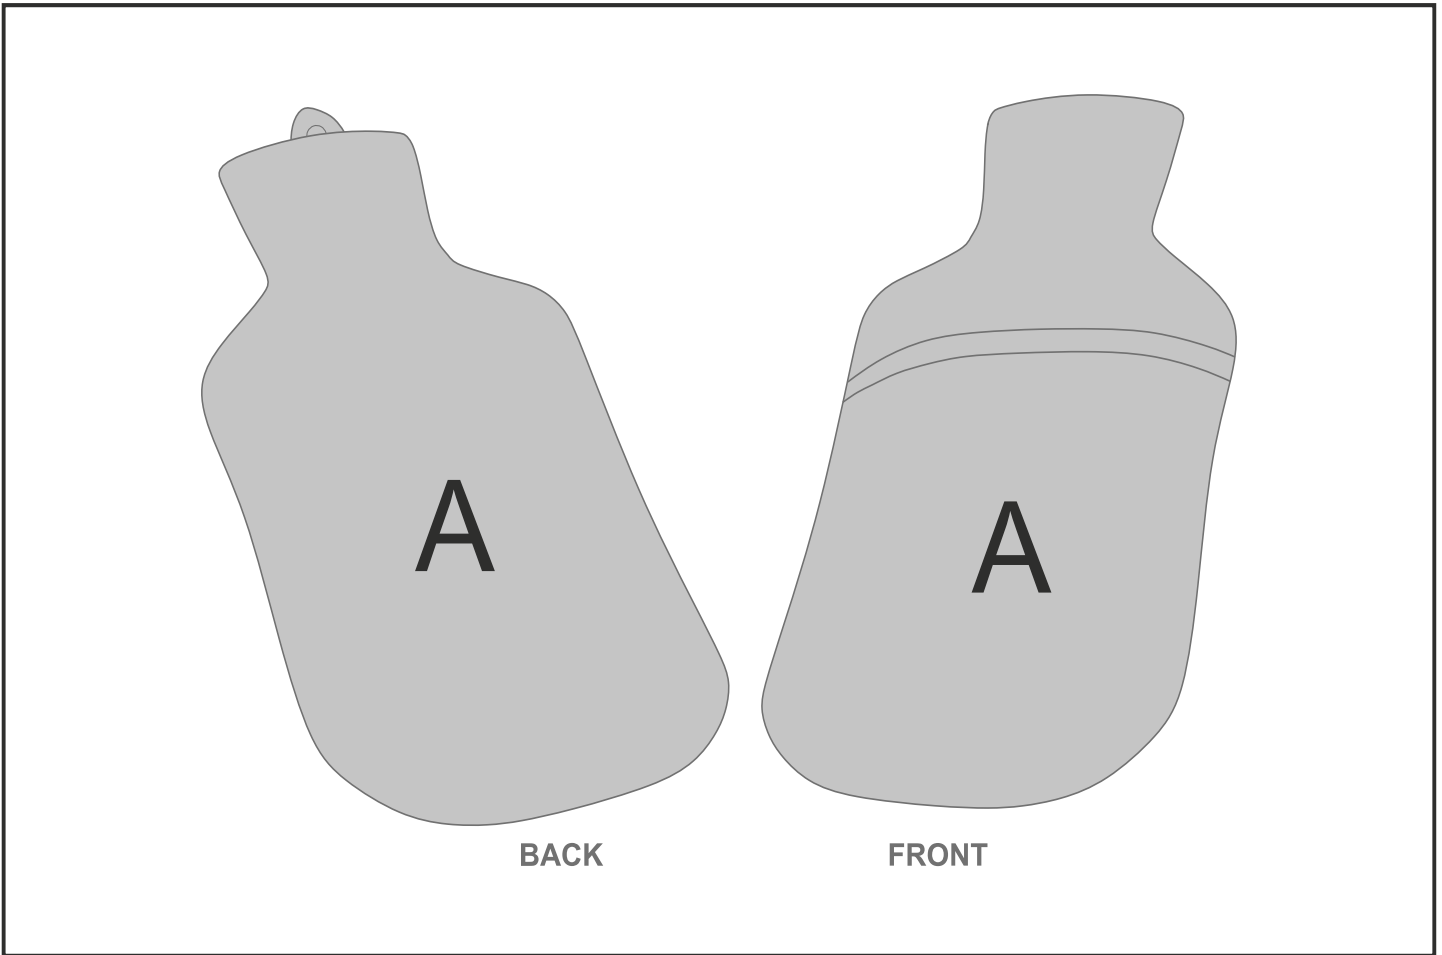

GC-HP-2-G

Hoppla Kindle L/S Hot Water Bottle and Cover

Need to know:

- Includes 1-Position Sublimation (setup fees apply)
- Please Note: We cannot guarantee 100% logo Alignment on all Brandable Panels.

Branding Options:

Position	Branding Method (Branding Code)	No. of Colours	Dimension
A	Custom Sublimation A (CPSUB-A)	Full Colour	502mm wide x 4512mm high