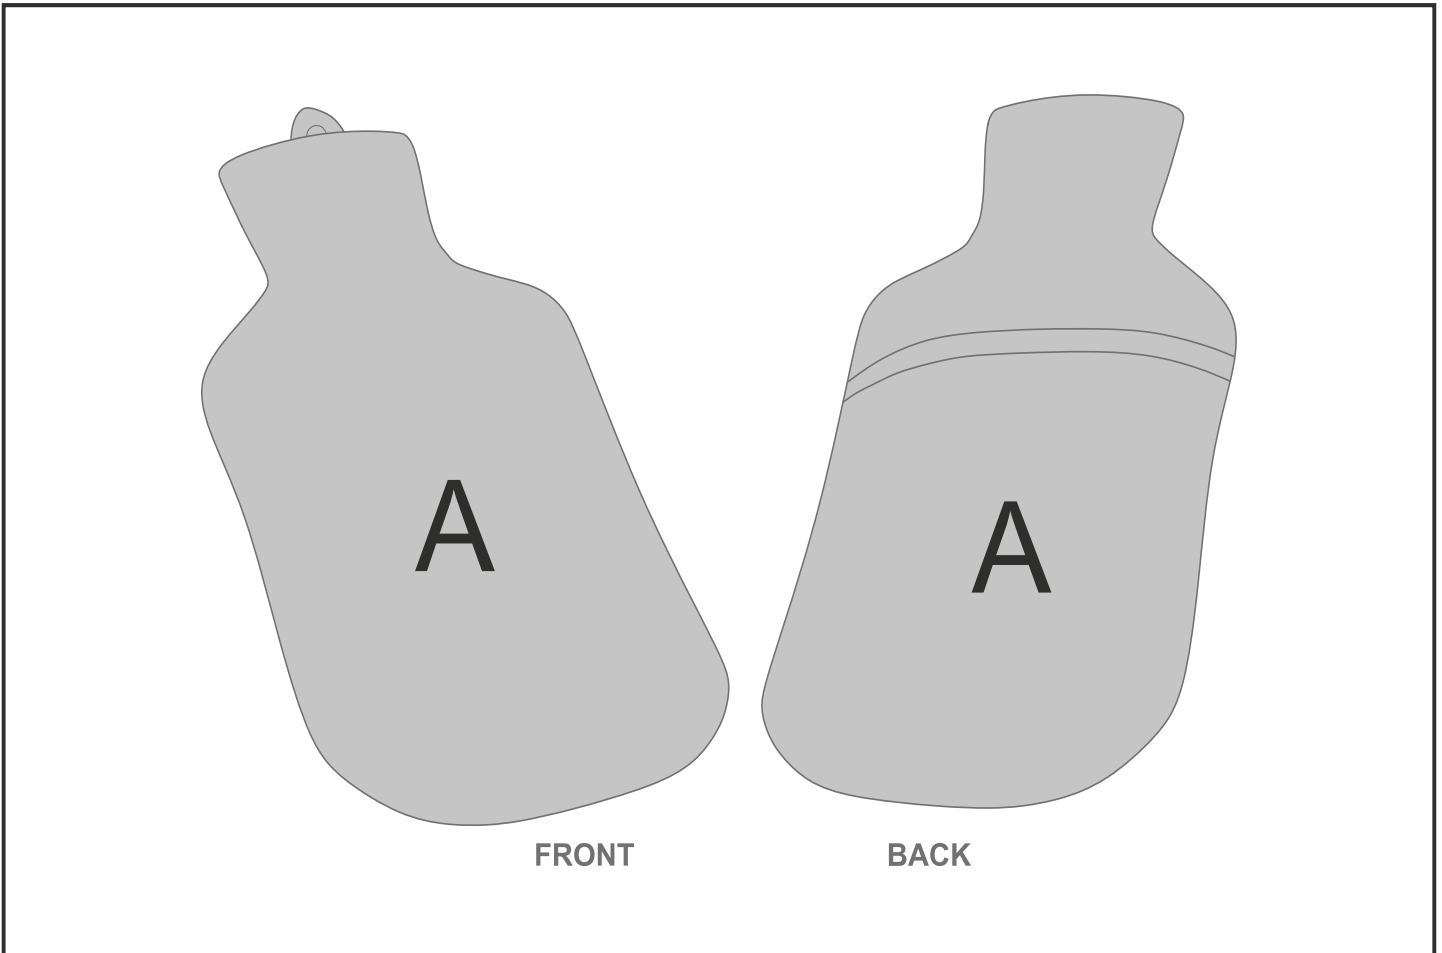

GC-HP-3-G

Hoppla Toastie S/S Hot Water Bottle and Cover

Need to know:

- Includes 1-Position Sublimation (setup fees apply)
- Please Note: We cannot guarantee 100% logo Alignment on all Brandable Panels.

Branding Options:

Position	Branding Method (Branding Code)	No. of Colours	Dimension
A	Custom Sublimation A (CPSUB-A)	Full Colour	350.6mm wide x 305.6mm high