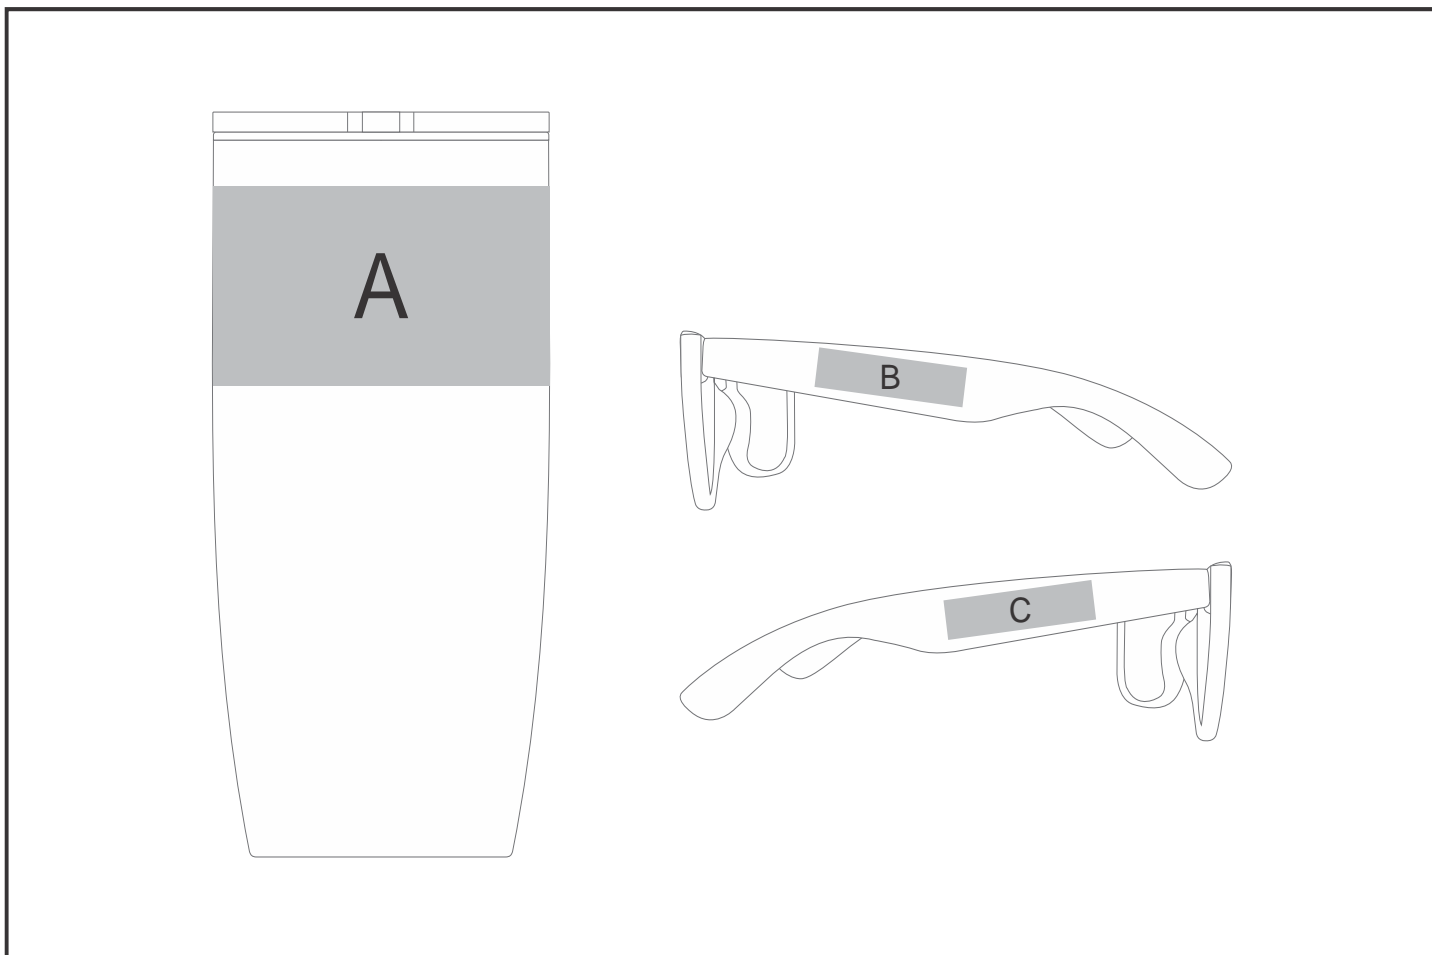

GF-AL-1228-B

Altitude Hamlin Summer Set

Need to know:

- Includes 1-Colour, 1-Position Screen Wrap On a Mug AND 1 Color, 1 Position Pad Print On Sun Glasses(setup fees apply)

Branding Options:

Position	Branding Method (Branding Code)	No. of Colours	Dimension
A	Screen Wrap (SW)	1 Colour	200mm wide x 60mm high
B	Pad Printing (PA)	1 Colour	40mm wide x 10mm high
C	Pad Printing (PA)	1 Colour	40mm wide x 10mm high