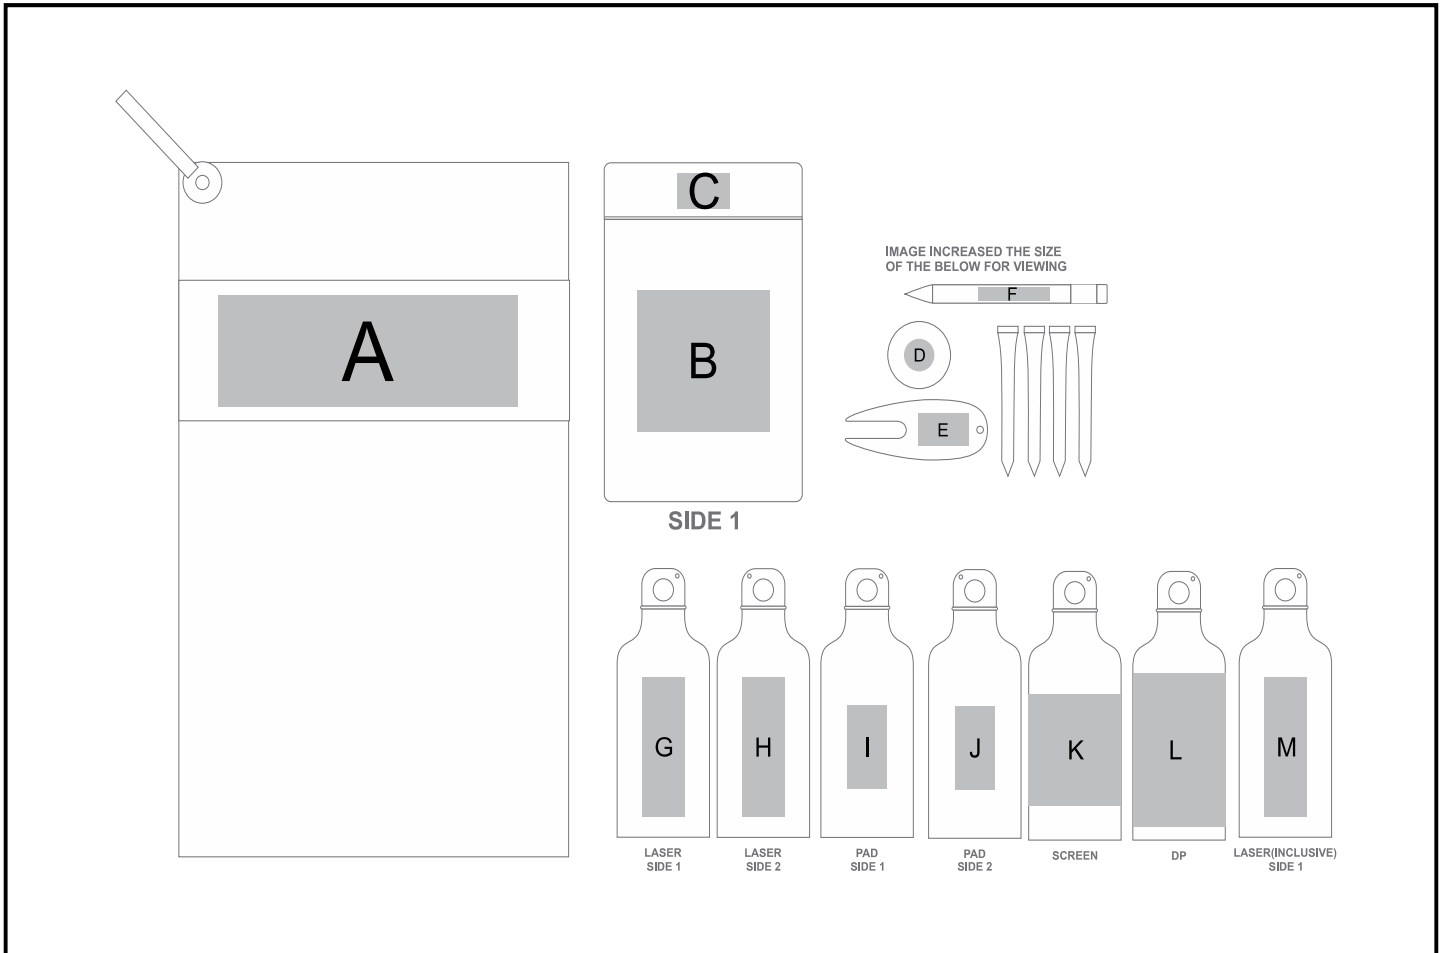

# GF-AL-1250-B

Altitude Balmoral Golf Set

## Need to know:

- Includes 1-Position Dome Sticker OR 1-Colour, 1-Position Screen Print on Pouch AND 1-Colour, 1-Position Screen Print on Towel AND 1-Position Laser Engraving POS N OR 1-Colour, 1-Position Screen Wrap on Bottle(setup fee applies)
- No Guarantee the lid will line up with print on bottle.
- **Laser colour:** G, H, & M - WHITE
- Please note that placement may be inconsistent as there is not recess on this item on pouch
- **DP:** Full wrap around designs may have slight misalignment at the join, depending on your artwork.
- Full circumference of bottle is 230mm wide

## Branding Options:

Position	Branding Method (Branding Code)	No. of Colours	Dimension
A	Screen Print (SC)	2 Colours	230mm wide x 50mm high
A	Embroidery (EM-OTHER)	N/A	180mm wide x 80mm high
B	Screen Print (SB)	1 Colour	100mm wide x 100mm high
C	Digital Dome Sticker (DB)	Full Colour	40mm wide x 20mm high

C	Digital Vinyl Sticker (DA)	Full Colour	40mm wide x 25mm high
D	Pad Printing (PB)	4 Colours	15mm wide x 15mm high
E	Pad Printing (PB)	4 Colours	15mm wide x 25mm high
F	Pad Printing (PB)	4 Colours	35mm wide x 6mm high
G	Laser Engraving (LB)	N/A	33mm wide x 100mm high
H	Laser Engraving (LB)	N/A	33mm wide x 100mm high
I	Pad Printing (PC)	4 Colours	30mm wide x 60mm high
J	Pad Printing (PC)	4 Colours	30mm wide x 60mm high
K	Screen Wrap (SW)	1 Colour	200mm wide x 80mm high
L	Digital Print Drinkware (DP-C)	Full Colour	230mm wide x 80mm high
L	Digital Print Drinkware (DP-D)	Full Colour	230mm wide x 110mm high
M	Laser Engraving (LB)	N/A	30mm wide x 80mm high