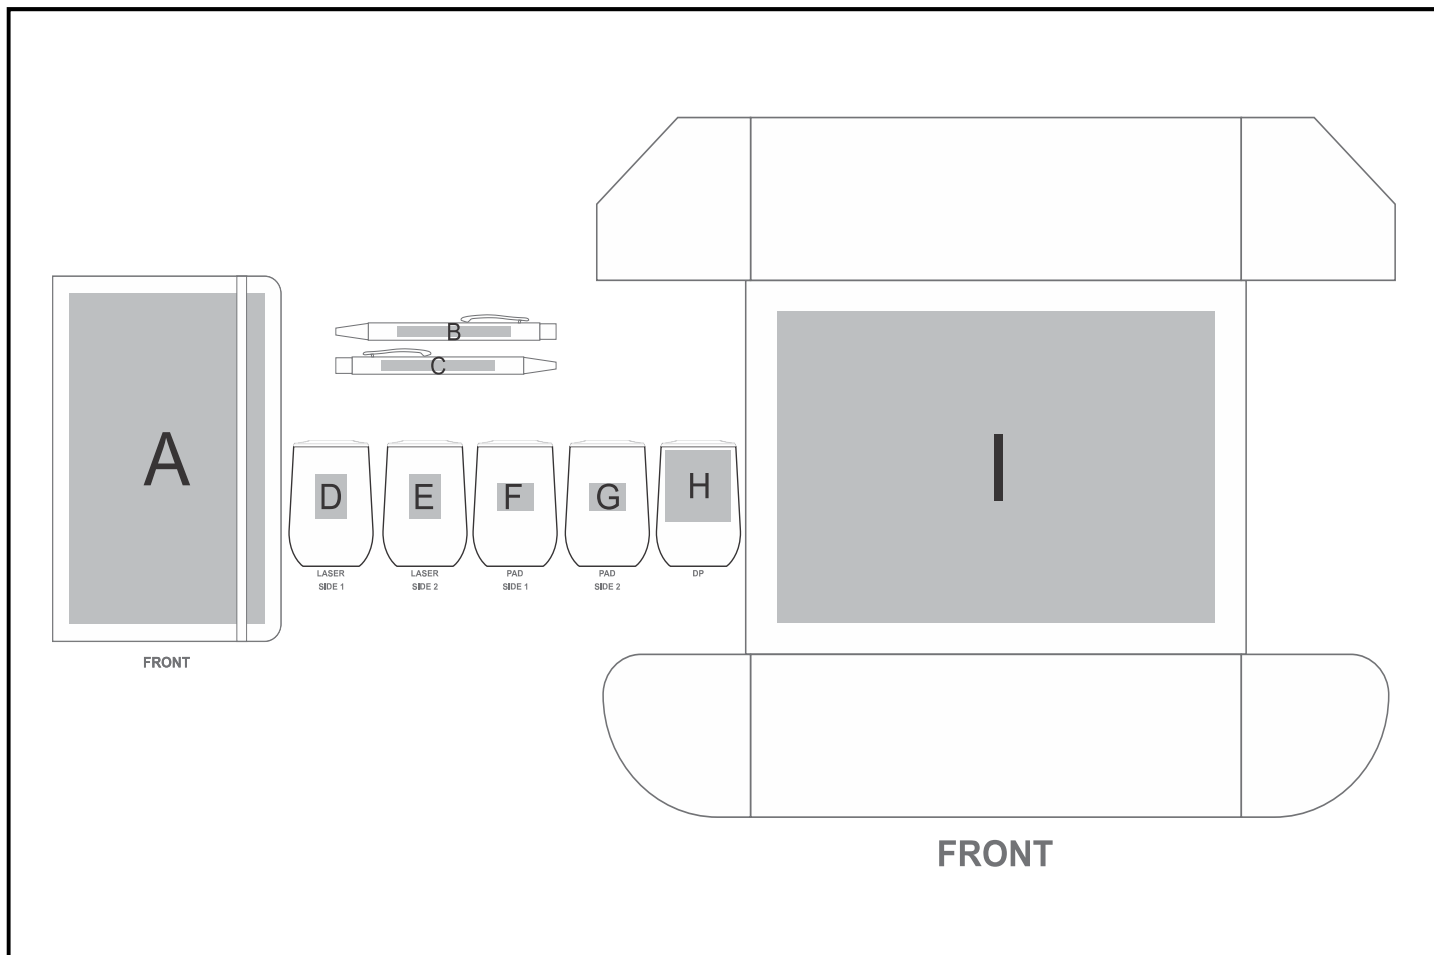

# GF-AL-1299-B

Altitude Babbra Kraft Gift Set

## Need to know:

- Includes 1-Colour, 1-Position Screen Print on Notebook & Box AND 1-Position Laser Engraving OR 1-Colour, 1-Position Pad Print on Tumbler AND 1-Position Laser Engraving on Pen (setup fees apply)

## Branding Options:

Position	Branding Method (Branding Code)	No. of Colours	Dimension
A	Screen Print (SB)	1 Colour	105mm wide x 170mm high
A	Foiling (FL)	N/A	100mm wide x 160mm high
A	Debossing (BOS-1)	N/A	100mm wide x 160mm high

A	Digital Direct Transfer (DDT-D)	Full Colour	105mm wide x 75mm high
A	Digital Direct Transfer (DDT-A)	Full Colour	105mm wide x 148mm high
A	Digital Direct Transfer (DDT-B)	Full Colour	120mm wide x 190mm high
A	Digital Dome Sticker (DB)	Full Colour	-1mm wide x -1mm high
A	Digital Dome Sticker (DC)	Full Colour	-1mm wide x -1mm high
B	Laser Engraving (LA)	N/A	70mm wide x 6mm high
C	Laser Engraving (LA)	N/A	70mm wide x 6mm high
D	Laser Engraving (LB)	N/A	30mm wide x 40mm high
E	Laser Engraving (LB)	N/A	1mm wide x 40mm high
F	Pad Printing (PC)	4 Colours	35mm wide x 25mm high
G	Pad Printing (PC)	4 Colours	35mm wide x 25mm high
H	Digital Print Drinkware (DP-C)	Full Colour	70mm wide x 50mm high
I	Screen Print (SA)	1 Colour	200mm wide x 140mm high
I	Digital Custom Packaging (DCP-CHG-6)	Full Colour	270mm wide x 180mm high