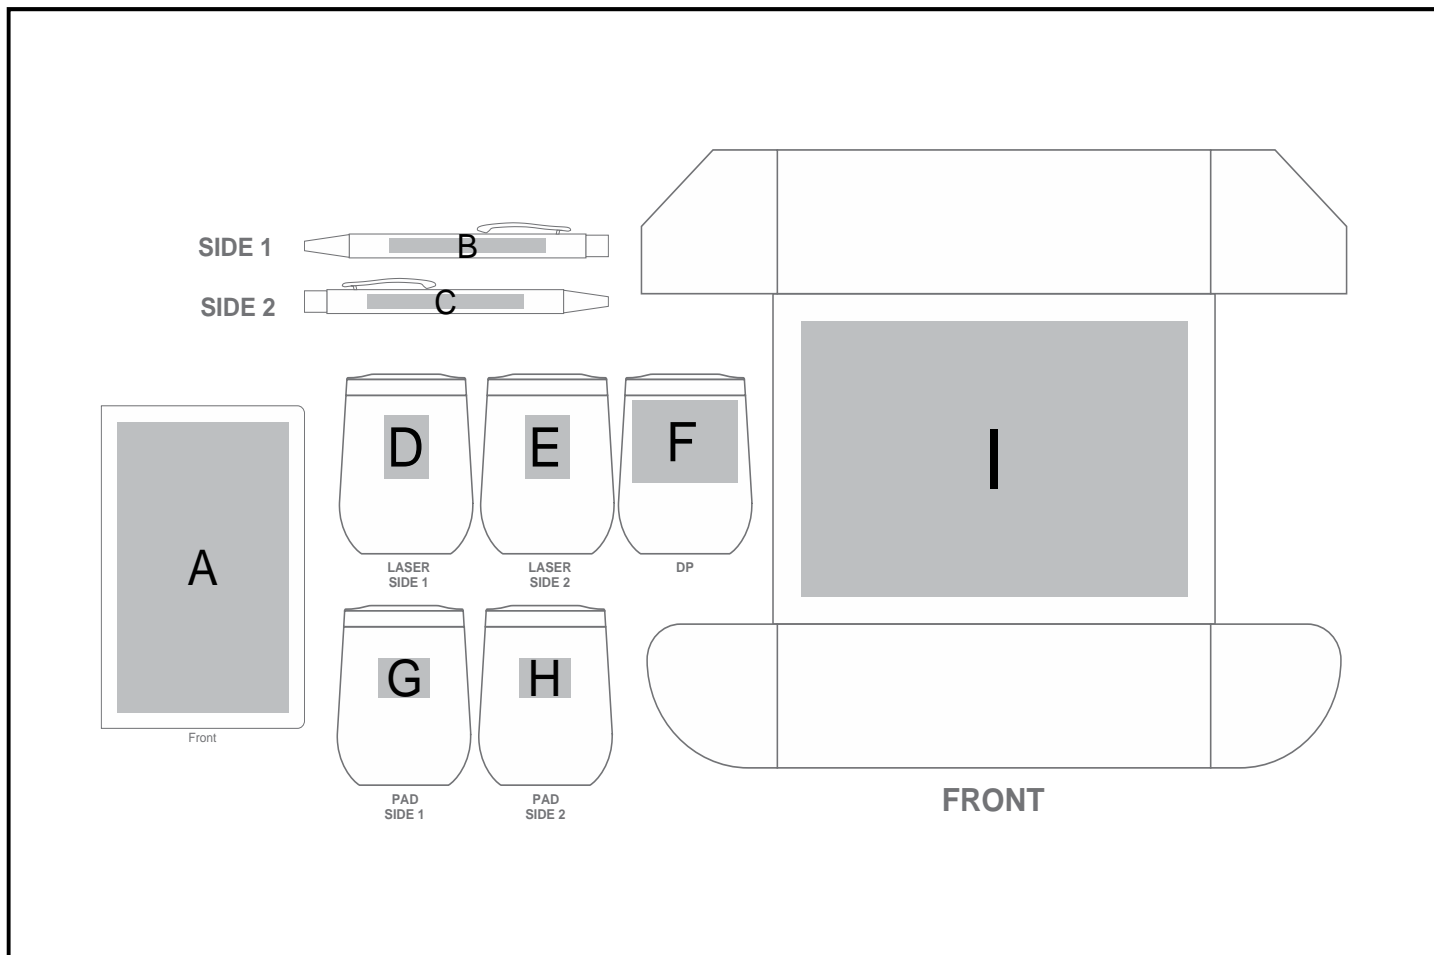

GF-AL-1300-B

Altitude Pabary Kraft Gift Set

Need to know:

- Includes 1-Colour 1-Position Screen print on Notebook & Box AND 1-Position Laser Engraving on Pen AND 1-Position Laser Engraving or 1-Colour 1-Position Pad Print on Mug (setup fee applies)

- **Laser Colour:** POS B, C - Light Grey | POS D, E - Gold

- Texture of the item will affect the screen print.

- Please Note: Due to the nature of the printing process, any white in a logo cannot be branded and we cannot guarantee an exact colour match as the box has a matt finish. The nature and inconsistency of the pre-cut boards may create a 1-3mm of unbranded space on the front lip and imperfections maybe be found within the print. Large solid coverage prints are not recommended, if large solid coverage is required, it is recommended on kraft boxes as imperfections are less noticeable

Branding Options:

Position	Branding Method (Branding Code)	No. of Colours	Dimension
A	Screen Print (SB)	1 Colour	100mm wide x 190mm high
A	Debossing (BOS-1)	N/A	120mm wide x 190mm high
A	Digital Direct Transfer (DDT-D)	Full Colour	105mm wide x 74mm high
A	Digital Direct Transfer (DDT-A)	Full Colour	105mm wide x 148mm high

A	Digital Direct Transfer (DDT-B)	Full Colour	110mm wide x 190mm high
B	Laser Engraving (LA)	N/A	70mm wide x 6mm high
C	Laser Engraving (LA)	N/A	70mm wide x 6mm high
D	Laser Engraving (LB)	N/A	30mm wide x 40mm high
E	Laser Engraving (LB)	N/A	30mm wide x 40mm high
F	Digital Print Drinkware (DP-C)	Full Colour	70mm wide x 50mm high
G	Pad Printing (PC)	4 Colours	35mm wide x 25mm high
H	Pad Printing (PC)	4 Colours	35mm wide x 25mm high
I	Screen Print (SA)	1 Colour	200mm wide x 140mm high
I	Digital Custom Packaging (DCP-CHG-6)	Full Colour	270mm wide x 180mm high