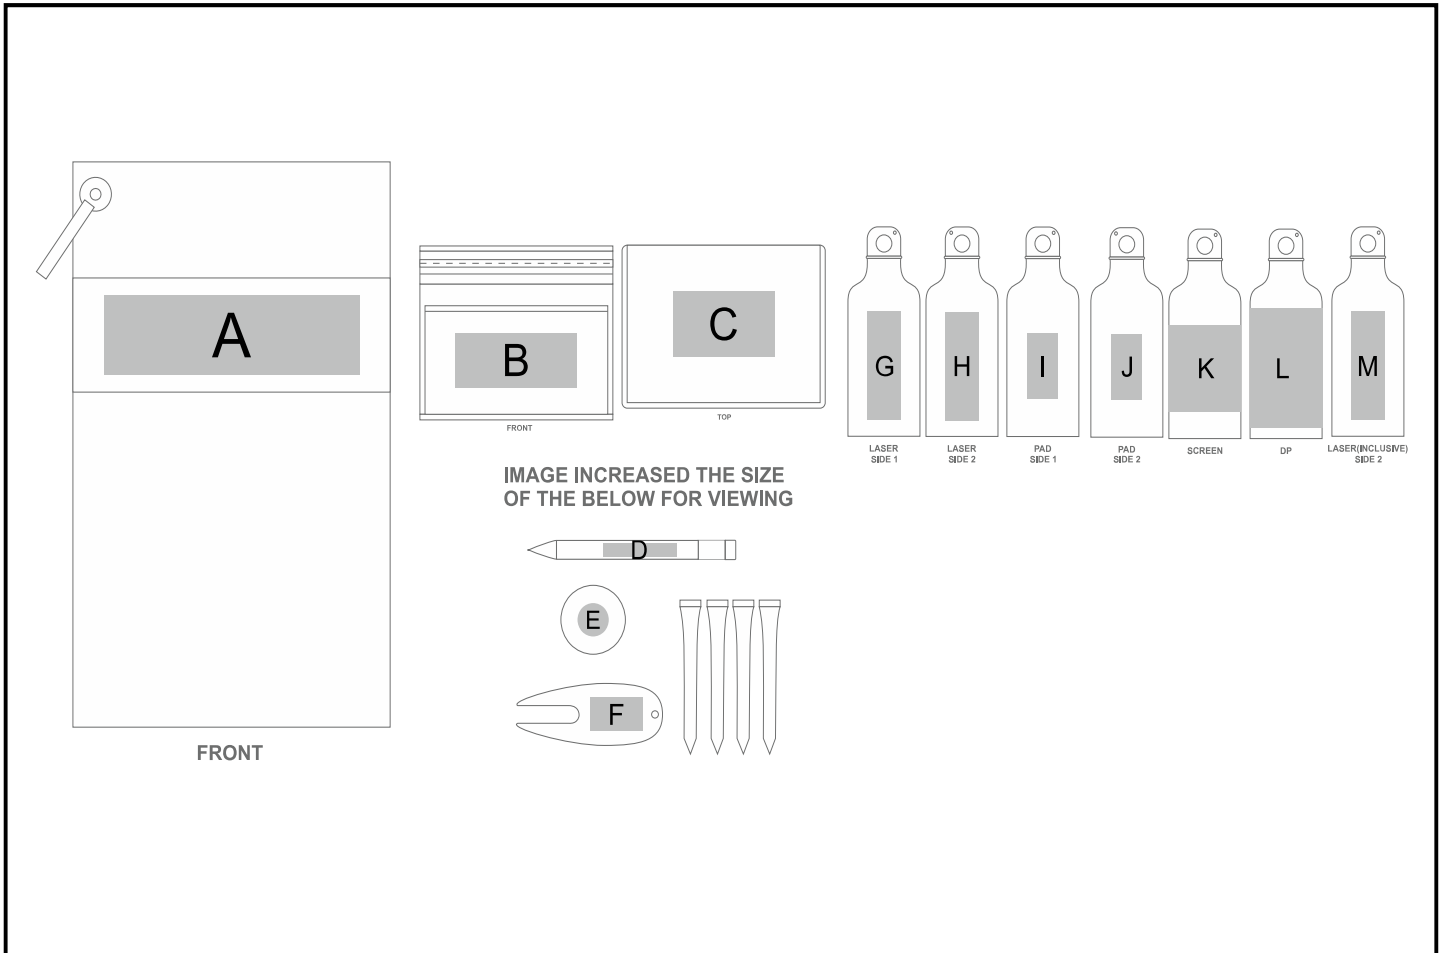

GF-AL-1303-B

Altitude Mulligan Golf Set

IMAGE INCREASED THE SIZE OF THE BELOW FOR VIEWING

Need to know:

- Includes 1-Colour 1-Position Screen Print on a Towel AND 1-Position Screen Print on a Cooler AND 1-Position Laser Engraving POS N OR 1-Colour 1-Position Screen Wrap on a Bottle (setup fee applies)
- Texture of item may affect the Print on a Cooler
- No Guarantee the lid will line up with print on a Bottle
- **Laser colour:** G, H & M - WHITE
- **DP:** Full wrap around designs may have slight misalignment at the join, depending on your artwork.
- Full circumference of bottle is 230mm wide

Branding Options:

Position	Branding Method (Branding Code)	No. of Colours	Dimension
A	Embroidery (EM-OTHER)	N/A	180mm wide x 80mm high
A	Screen Print (SB)	2 Colours	230mm wide x 50mm high
B	Screen Print (SA)	1 Colour	120mm wide x 40mm high
B	Digital Direct Transfer (DDT-D)	Full Colour	105mm wide x 50mm high
B	Digital Direct Transfer (DDT-A)	Full Colour	120mm wide x 50mm high

C	Screen Print (SA)	1 Colour	100mm wide x 60mm high
D	Pad Printing (PB)	4 Colours	35mm wide x 6mm high
E	Pad Printing (PB)	4 Colours	15mm wide x 15mm high
F	Pad Printing (PB)	4 Colours	15mm wide x 25mm high
G	Laser Engraving (LB)	N/A	33mm wide x 100mm high
H	Laser Engraving (LB)	N/A	33mm wide x 100mm high
I	Pad Printing (PC)	4 Colours	30mm wide x 60mm high
J	Pad Printing (PC)	4 Colours	30mm wide x 60mm high
K	Screen Wrap (SW)	1 Colour	200mm wide x 80mm high
L	Digital Print Drinkware (DP-C)	Full Colour	230mm wide x 80mm high
L	Digital Print Drinkware (DP-D)	Full Colour	230mm wide x 110mm high
M	Laser Engraving (LB)	N/A	30mm wide x 80mm high