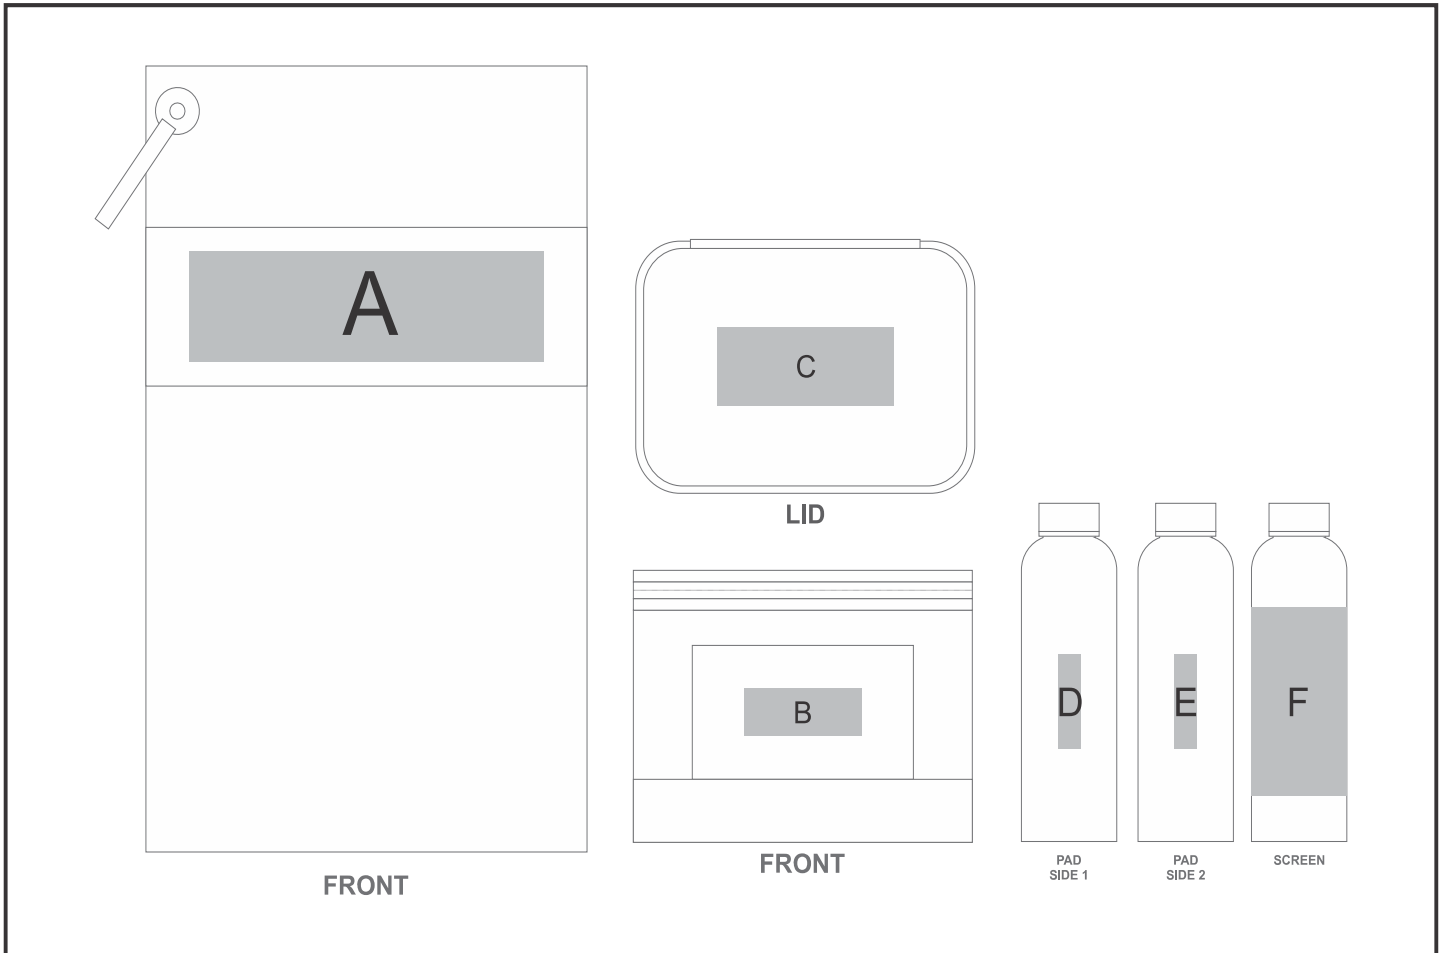

# GF-AL-1304-B

Altitude Eighteen Golf Set

## Need to know:

- Includes 1-Colour 1-Position Screen Print on a Towel AND 1-Position Screen Print on a Cooler AND 1-Colour 1-Position Screen Wrap on a Bottle (setup fee applies)

- Screen: No Solid Blocks or Backgrounds on Bottle
- Alignment & print position may be inconsistent on Bottle
- Texture of item will affect the print on Bottle
- Due to dye migration only black and silver will be branded on the coloured items (on Bottle)
- Seam on bottle will affect the print and the print may go over the seam.

## Branding Options:

Position	Branding Method (Branding Code)	No. of Colours	Dimension
A	Embroidery (EM-OTHER)	N/A	180mm wide x 80mm high
A	Screen Print (SB)	2 Colours	230mm wide x 50mm high
B	Screen Print (SB)	1 Colour	80mm wide x 30mm high
B	Digital Direct Transfer (DDT-D)	Full Colour	80mm wide x 30mm high

C	Screen Print (SB)	1 Colour	120mm wide x 50mm high
C	Digital Direct Transfer (DDT-D)	Full Colour	80mm wide x 30mm high
D	Pad Printing (PC)	4 Colours	15mm wide x 60mm high
E	Pad Printing (PC)	4 Colours	15mm wide x 60mm high
F	Screen Wrap (SW)	1 Colour	180mm wide x 160mm high