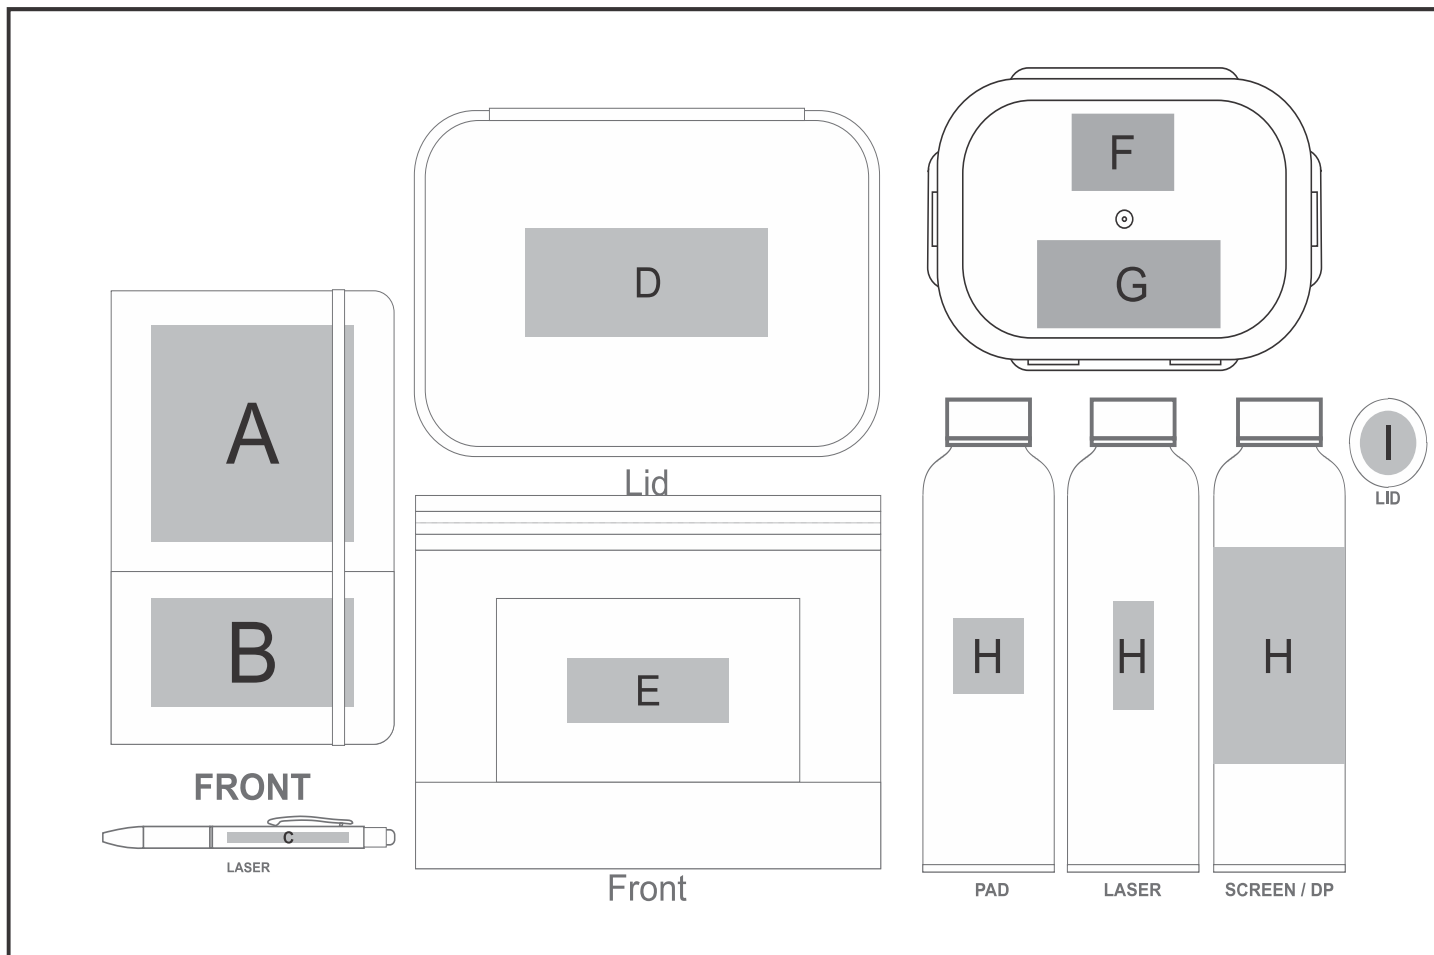

GF-AL-1322-B

Altitude Dublin Gift Set

Need to know:

- Includes 1-Position Debossing OR 1-Colour 1-Position Screen Print on Notebook AND 1-Position Laser Engraving on Pen AND 1-Colour 1-Position Screen Print on Cooler AND 1-Colour 1-Position Pad Print on Food Container AND 1-Colour 1-Position Screen Wrap on Bottle (setup fees apply)

- Full circumference of bottle is 208mm wide

Branding Options:

| Position | Branding Method (Branding Code) | No. of Colours | Dimension |
|----------|---------------------------------|----------------|-------------------------|
| A | Screen Print (SB) | 1 Colour | 80mm wide x 60mm high |
| A | Laser Engraving (LC) | N/A | 100mm wide x 100mm high |
| A | Digital Direct Transfer (DDT-D) | Full Colour | 105mm wide x 74mm high |
| A | Digital Direct Transfer (DDT-A) | Full Colour | 110mm wide x 100mm high |

| | | | |
|---|---------------------------------|-------------|-----------------------|
| E | Screen Print (SB) | 1 Colour | 80mm wide x 30mm high |
| E | Digital Direct Transfer (DDT-D) | Full Colour | 80mm wide x 30mm high |

| | | | |
|---|--------------------------------|-------------|-------------------------|
| H | Screen Wrap (SW) | 1 Colour | 170mm wide x 130mm high |
| H | Pad Printing (PB) | 4 Colours | 35mm wide x 35mm high |
| H | Laser Engraving (LA) | N/A | 20mm wide x 50mm high |
| H | Digital Print Drinkware (DP-C) | Full Colour | 208mm wide x 80mm high |
| H | Digital Print Drinkware (DP-D) | Full Colour | 208mm wide x 110mm high |
| H | Digital Print Drinkware (DP-E) | Full Colour | 208mm wide x 155mm high |