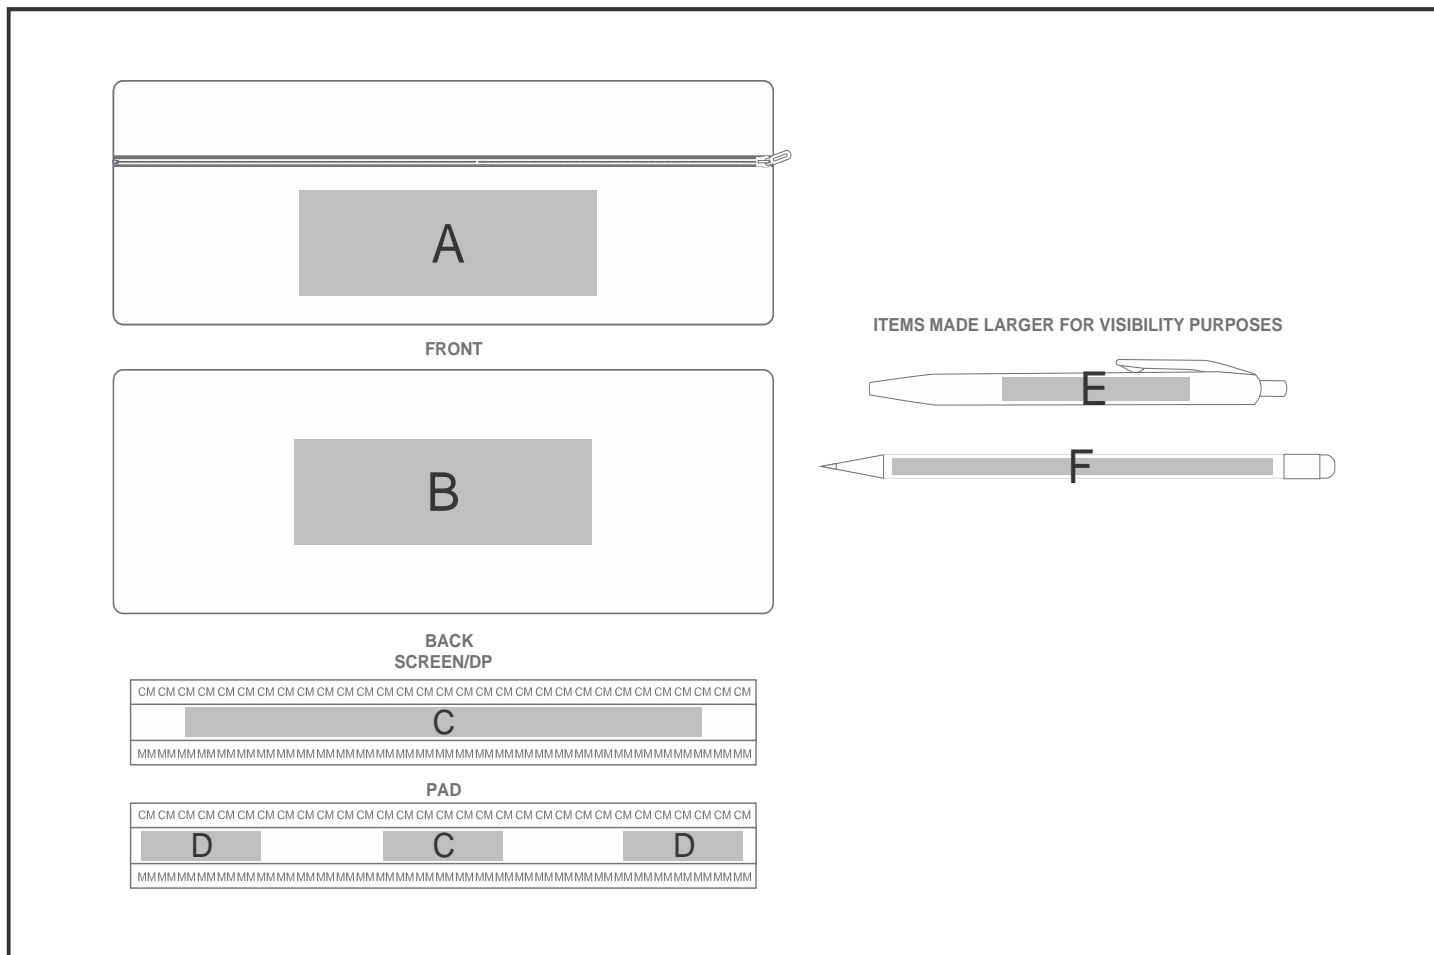

GF-AL-1324-B

Altitude Community Stationery Set

Need to know:

Includes 1-Colour 1-Position Screen Print on Pencil Case & Ruler AND 1-Colour 1-Position Pad Print on Pen & Pencil (setup fees apply)

- Texture of Item will affect the quality of Screen Print on Pencil Case.
- Due to inconsistency of the product , print might be skew or look off centre on the pouch

Branding Options:

Position	Branding Method (Branding Code)	No. of Colours	Dimension
A	Screen Print (SA)	1 Colour	200mm wide x 45mm high
A	Digital Direct Transfer (DDT-D)	Full Colour	105mm wide x 50mm high
A	Digital Direct Transfer (DDT-A)	Full Colour	150mm wide x 50mm high
B	Screen Print (SA)	1 Colour	200mm wide x 45mm high
B	Digital Direct Transfer (DDT-D)	Full Colour	105mm wide x 50mm high
B	Digital Direct Transfer (DDT-A)	Full Colour	150mm wide x 50mm high

C	Screen Print (SA)	1 Colour	260mm wide x 14mm high
C	Pad Printing (PA)	4 Colours	60mm wide x 15mm high
E	Pad Printing (PA)	4 Colours	60mm wide x 7mm high
F	Pad Printing (PA)	4 Colours	55mm wide x 5mm high