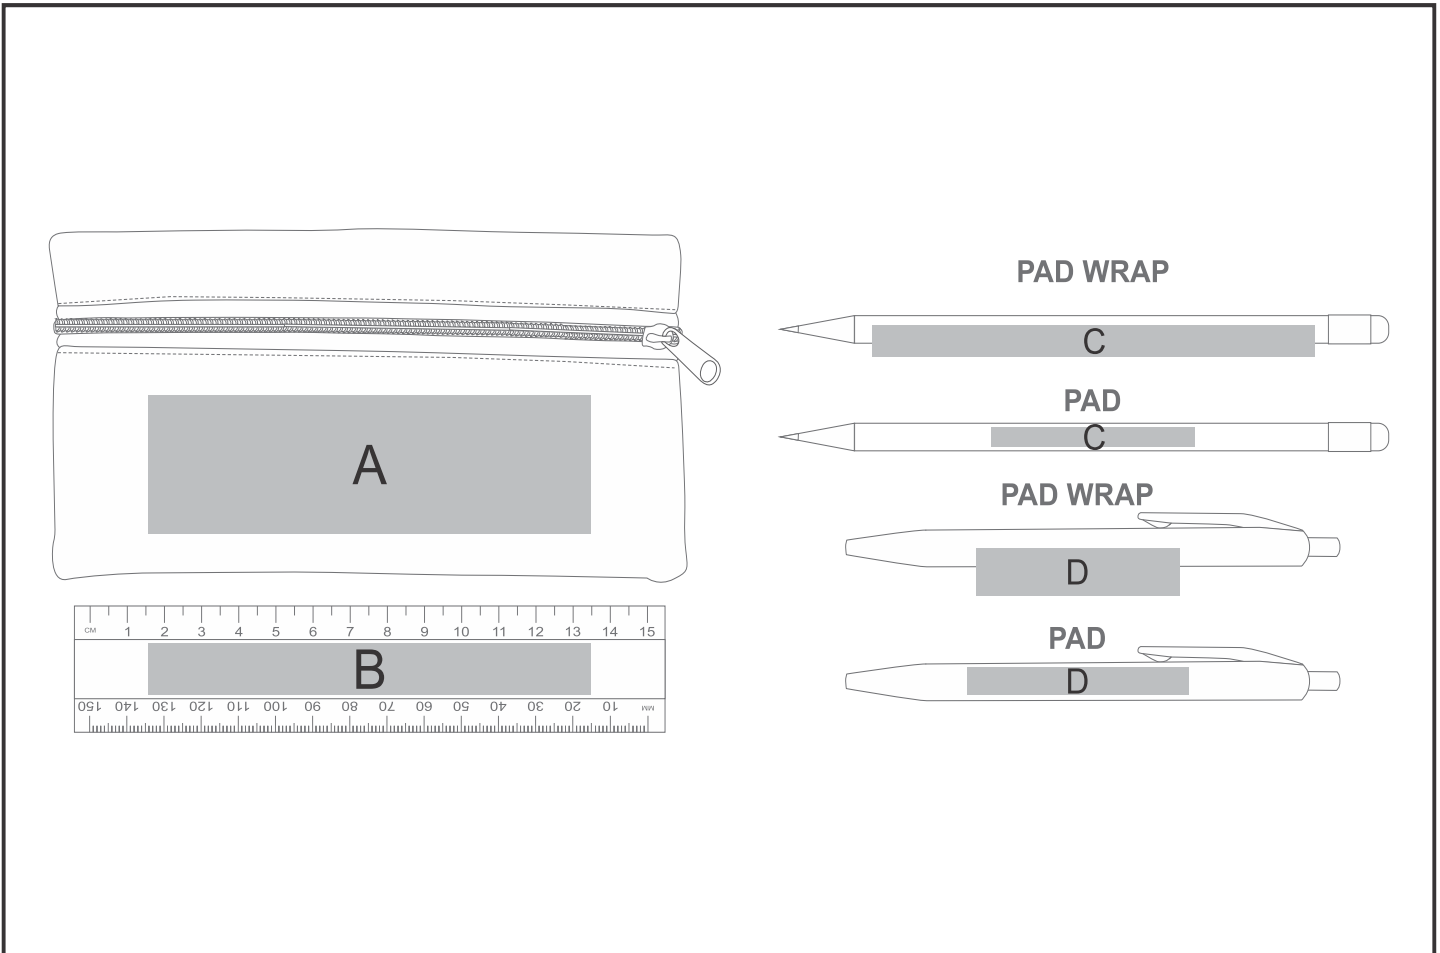

# GF-AL-1325-B

Altitude Central Stationery Set

## Need to know:

Includes 1 Colour, 1-Position Screen Print on Case AND 1-Colour, 1-Position Pad Print on Ruler, Pen & Pencil

- POS A: Texture of Item will affect the Print
- Inconsistency of the item will affect the alignment of print on the pencil case

## Branding Options:

Position	Branding Method (Branding Code)	No. of Colours	Dimension
A	Screen Print (SA)	1 Colour	120mm wide x 35mm high
A	Digital Direct Transfer (DDT-D)	Full Colour	105mm wide x 35mm high
A	Digital Direct Transfer (DDT-A)	Full Colour	120mm wide x 35mm high
B	Screen Print (SA)	1 Colour	120mm wide x 8mm high
B	Pad Printing (PA)	4 Colours	60mm wide x 13mm high
C	Pad Printing (PA)	4 Colours	55mm wide x 5mm high
C	Pad Wrap (PW)	1 Colour	55mm wide x 8mm high

D	Pad Printing (PA)	4 Colours	60mm wide x 7mm high
D	Pad Wrap (PW)	1 Colour	55mm wide x 12mm high