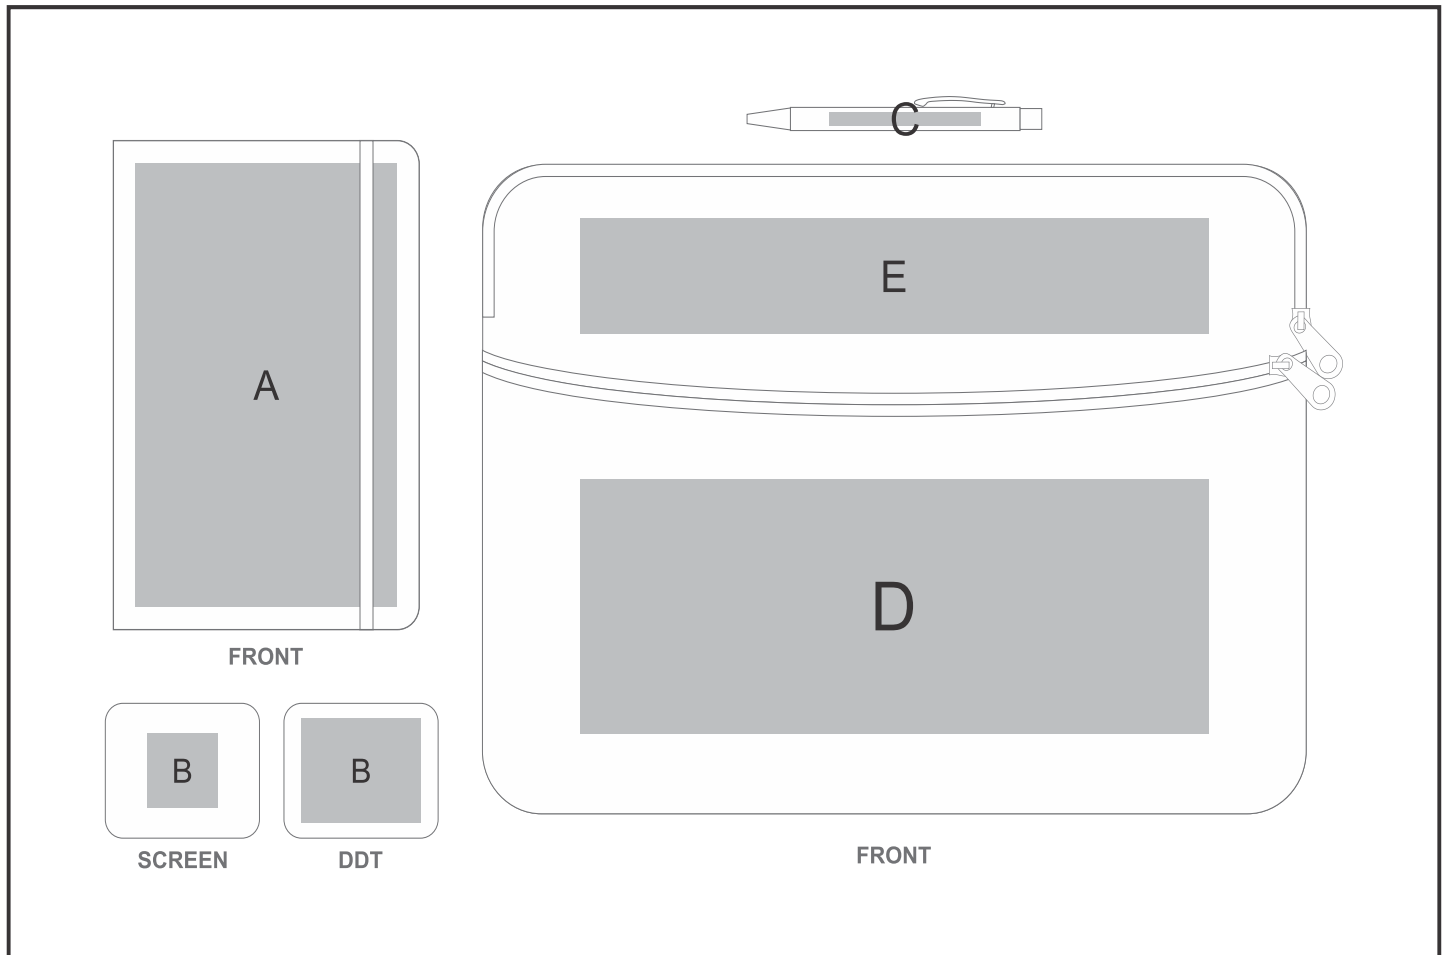

## Need to know:

Includes 1-Colour, 1-Position Screen Print on Notebook, Laptop Sleeve & Mouse Pad AND 1-Position Laser Engraving on Pen (setup fees apply)

- **POS D:** No Artwork with Solid Coverage Backgrounds will be branded.
- **POS B & D:** Texture of Item will affect the quality of Screen Print.
- **Laser Colour:** POS C - Light Grey
- 2 colours can be screen printed if registration is not tight
- No Solid Blocks for foiling
- Texture of the notebook will affect the screen, deboss and foil
- When choosing the Dome sticker branding option, please be aware that debossing is required at an additional cost. This process creates a recess for the dome sticker to sit in, preventing it from peeling off easily
- Stickers on notebook must be within the parameters of 1600mm<sup>2</sup> or 3200mm<sup>2</sup>

## Branding Options:

Position	Branding Method (Branding Code)	No. of Colours	Dimension
A	Screen Print (SB)	1 Colour	105mm wide x 170mm high
A	Foiling (FL)	N/A	100mm wide x 160mm high
A	Debossing (BOS-1)	N/A	100mm wide x 160mm high
A	Digital Dome Sticker (DB)	Full Colour	-1mm wide x -1mm high

A	Digital Dome Sticker (DC)	Full Colour	-1mm wide x -1mm high
A	Digital Direct Transfer (DDT-D)	Full Colour	105mm wide x 74mm high
A	Digital Direct Transfer (DDT-A)	Full Colour	105mm wide x 148mm high
A	Digital Direct Transfer (DDT-B)	Full Colour	120mm wide x 190mm high

B	Digital Direct Transfer (DDT-D)	Full Colour	105mm wide x 74mm high
B	Digital Direct Transfer (DDT-A)	Full Colour	148mm wide x 105mm high
B	Digital Direct Transfer (DDT-B)	Full Colour	210mm wide x 148mm high
B	Screen Print (SA)	1 Colour	100mm wide x 100mm high