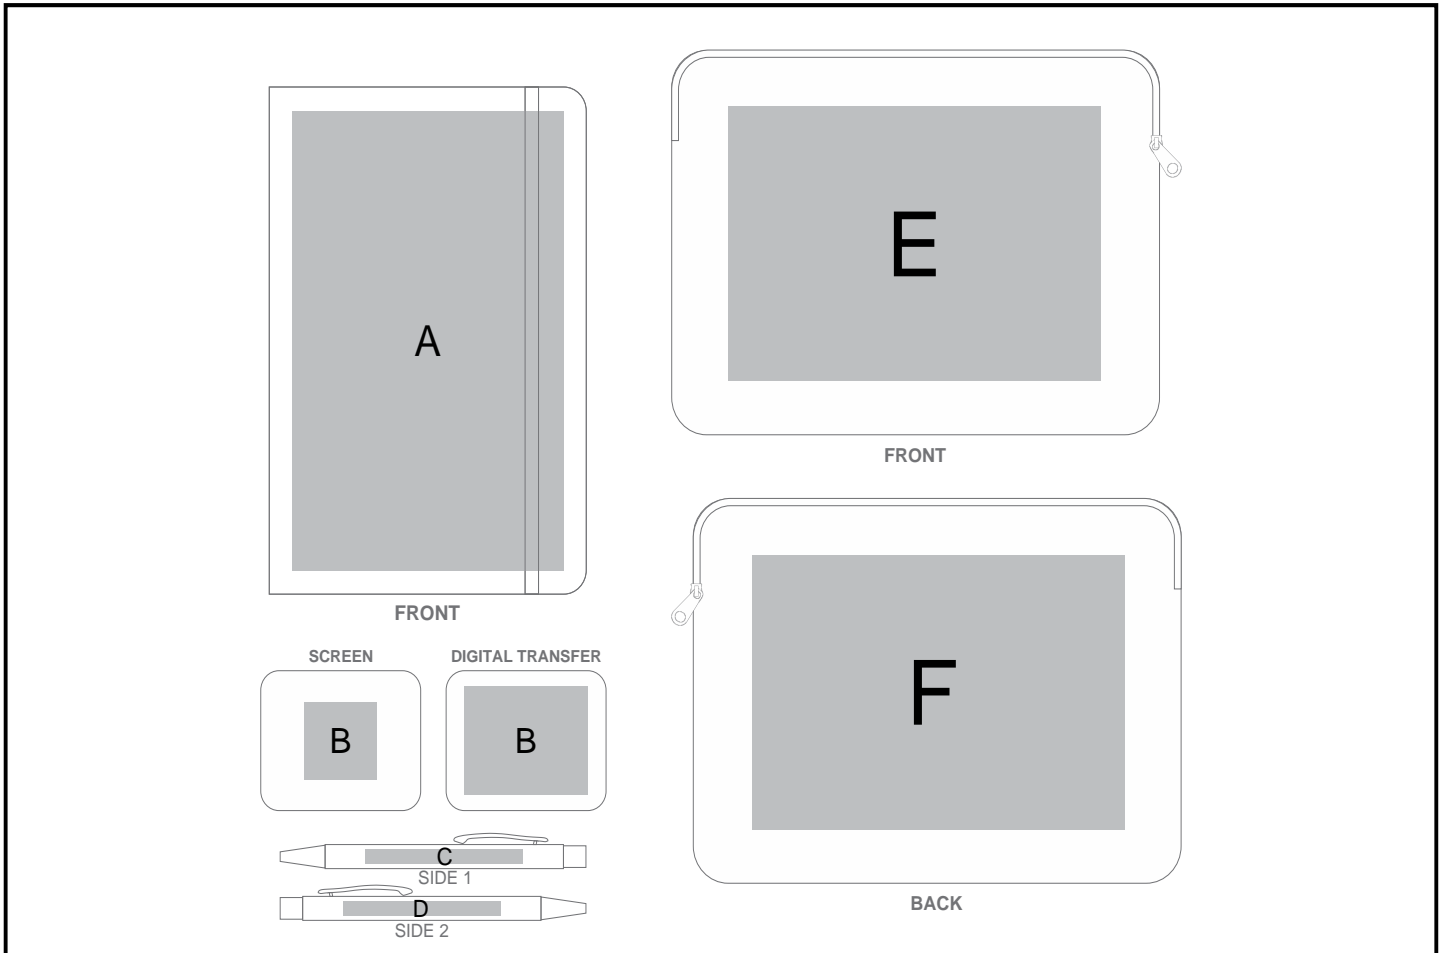

GF-AL-1334-B

Altitude Grisham Gift Set

Need to know:

Includes 1-Colour, 1-Position Screen Print on Notebook, Laptop Sleeve & Mouse Pad AND 1-Position Laser Engraving on Pen (setup fees apply)

- POS D: No Artwork with Solid Coverage Backgrounds will be branded.
- POS B & D: Texture of Item will affect the quality of Screen Print.
- **Laser Colour:** POS C - Light Grey
- 2 colours can be screen printed if registration is not tight
- No Solid Blocks for foiling
- Texture of the notebook will affect the screen, deboss and foil
- When choosing the Dome sticker branding option, please be aware that debossing is required at an additional cost. This process creates a recess for the dome sticker to sit in, preventing it from peeling off easily
- Stickers on notebook must be within the parameters of 1600mm² or 3200mm²

Branding Options:

Position	Branding Method (Branding Code)	No. of Colours	Dimension
A	Screen Print (SB)	1 Colour	105mm wide x 170mm high
A	Foiling (FL)	N/A	100mm wide x 160mm high
A	Debossing (BOS-1)	N/A	100mm wide x 160mm high
A	Digital Dome Sticker (DB)	Full Colour	-1mm wide x -1mm high