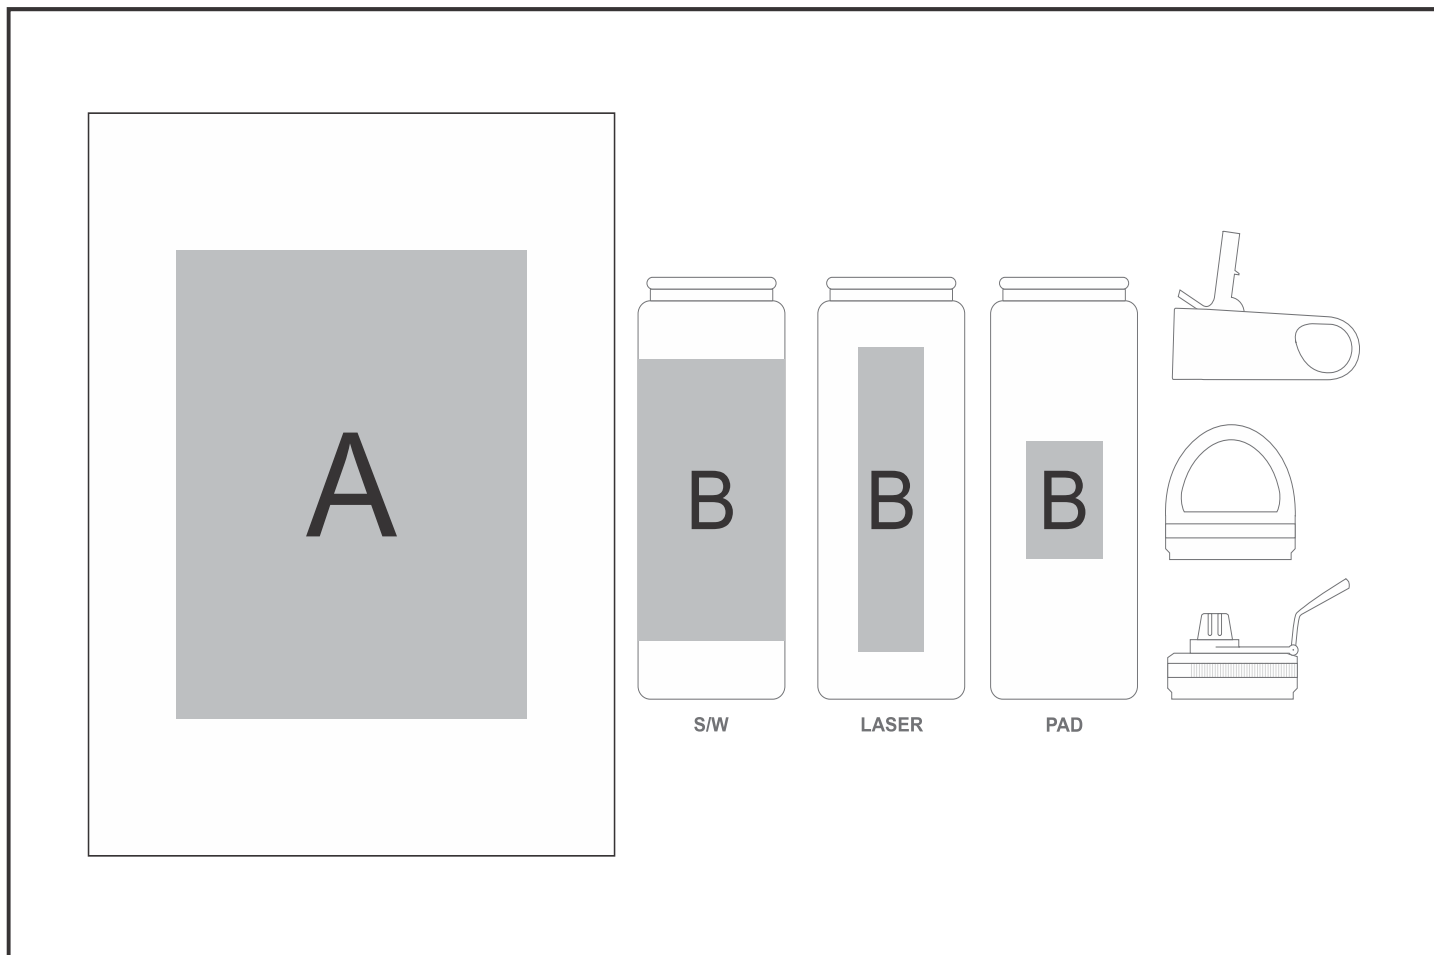

GF-AL-1335-B

Altitude Pemba Exchangeable Lids Bottle Gift Set

Need to know:

- Includes 1-Colour 1-Position Screen Wrap OR 1-Colour 1-Position Pad Print on Bottle AND 1-Colour 1-Position Screen Print on Box (setup fees apply)

- **Laser Colour:** Silver

- The position of the branding on the bottle relative to the lid may differ from the position indicated in the pictures and the line drawing.

Branding Options:

Position	Branding Method (Branding Code)	No. of Colours	Dimension
A	Screen Print (SA)	1 Colour	160mm wide x 200mm high

B	Screen Wrap (SW)	1 Colour	170mm wide x 110mm high
B	Pad Printing (PA)	4 Colours	35mm wide x 50mm high
B	Laser Engraving (LA)	N/A	30mm wide x 130mm high