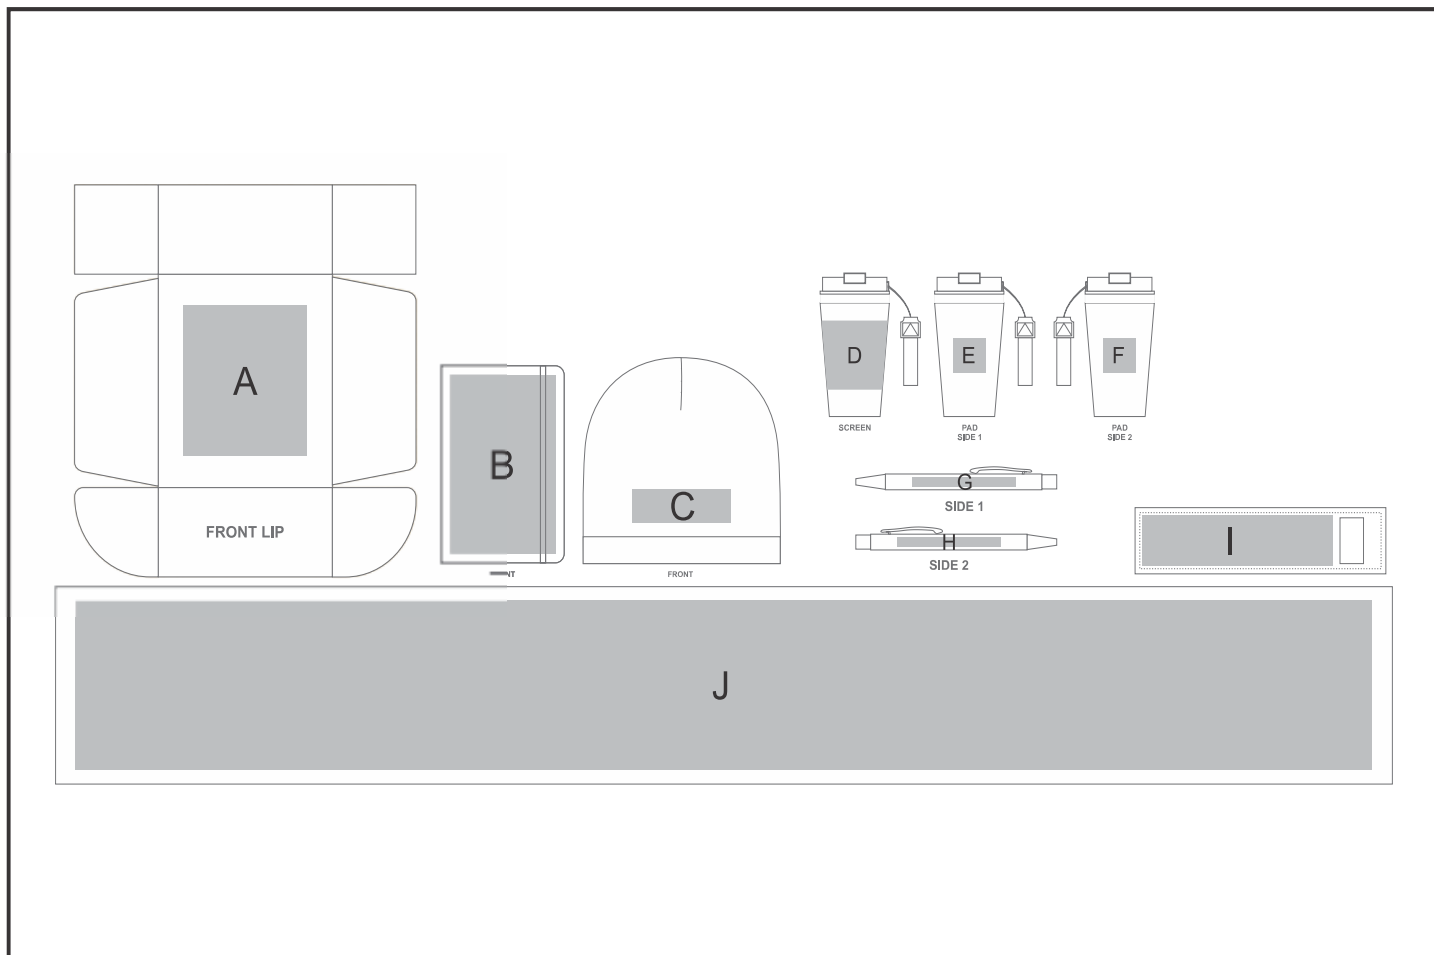

GF-AL-1342-B

Altitude Sigma Winter Gift Set

Need to know:

- Includes 1-Colour 1-Position Screen Print on Box & Notebook AND 1-Colour 1- Position Screen Wrap OR 1-Position Pad Print on Mug AND 1-Position Laser Engraving on Pen (setup fees apply)
- 2 colours can be screen printed if registration is not tight on Notebook.
- No Solid Blocks for foiling on Notebook.
- Texture of the notebook will affect the screen, deboss and foil on Notebook.
- When choosing the Dome sticker branding option, please be aware that debossing is required at an additional cost. This process creates a recess for the dome sticker to sit in, preventing it from peeling off easily on Notebook.
- Stickers must be within the parameters of 1600mm² or 3200mm² on Notebook.
- Texture of Item will affect the quality of Print on Pouch
- Can not guarantee 100% straightness due to stitching on Pouch.
- Please note: On all thick materials like fleece & blankets, logos with fine detail or text, a block will be added in tonal thread to avoid artwork from sinking into the fabric on Scarf.
- **Laser Colour:** POS E - Light Grey | POS F - Tonal

Branding Options:

Position	Branding Method (Branding Code)	No. of Colours	Dimension
A	Screen Print (SA)	1 Colour	160mm wide x 140mm high
B	Screen Print (SB)	1 Colour	105mm wide x 170mm high

B	Debossing (BOS-1)	N/A	100mm wide x 160mm high
B	Foiling (FL)	N/A	100mm wide x 160mm high
B	Digital Dome Sticker (DB)	Full Colour	-1mm wide x -1mm high
B	Digital Dome Sticker (DC)	N/A	-1mm wide x -1mm high
B	Digital Direct Transfer (DDT-D)	Full Colour	105mm wide x 75mm high
B	Digital Direct Transfer (DDT-A)	Full Colour	105mm wide x 148mm high
B	Digital Direct Transfer (DDT-B)	Full Colour	120mm wide x 190mm high

C	Embroidery (EM-BEANIES)	N/A	100mm wide x 35mm high
---	-------------------------	-----	------------------------

D	Screen Wrap (SW)	1 Colour	160mm wide x 50mm high
D	Pad Printing (PA)	4 Colours	35mm wide x 35mm high