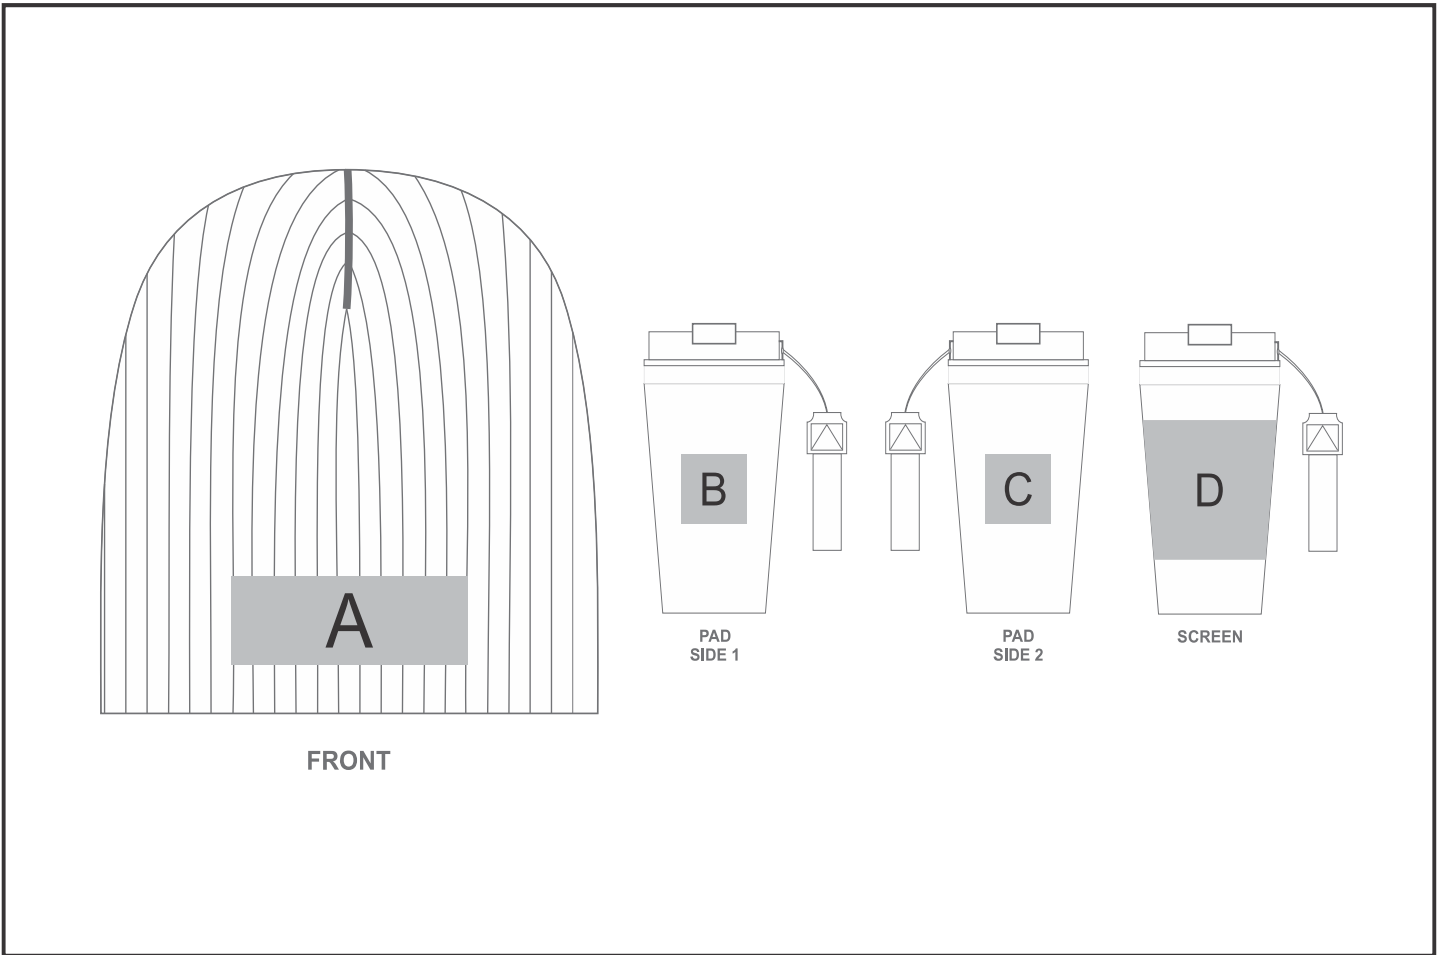

GF-AL-1345-B

Altitude Luca Winter Gift Set

Need to know:

- Includes 1-Colour 1-Position Screen Wrap or 1-Position Pad Print on Mug (setup fees apply)

Branding Options:

Position	Branding Method (Branding Code)	No. of Colours	Dimension
A	Embroidery (EM-BEANIES)	N/A	100mm wide x 35mm high
B	Pad Printing (PA)	4 Colours	35mm wide x 35mm high
C	Pad Printing (PA)	4 Colours	36mm wide x 35mm high
D	Screen Wrap (SW)	1 Colour	160mm wide x 50mm high