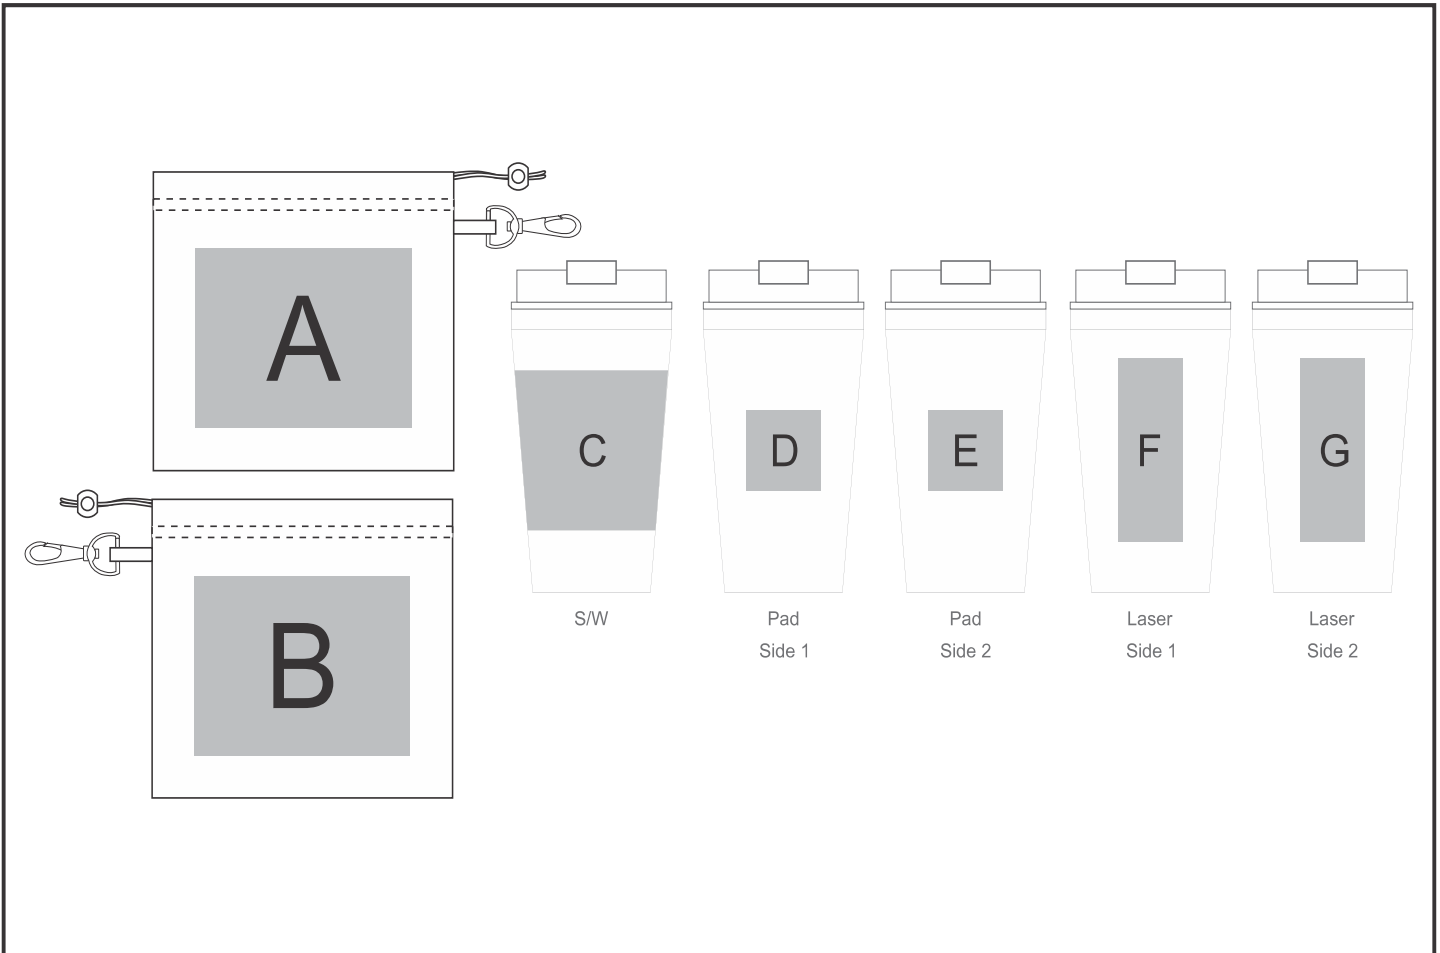

## Need to know:

Includes 1-Colour 1-Position Screen Print on Pouch AND 1-Colour 1-Position Screen Wrap OR 1-Position Pad Print on Mug (setup fee applies)

-Screen Print: Only Pantone 877C can be branded due to dye migration.

-Texture of the item will affect the print, especially fine detail.

-SCREEN: DUE TO DYE MIGRATION, NO WHITE INK/LOGO' ON THIS ITEM

- Laser Colour: POS F & G - Silver

## Branding Options:

Position	Branding Method (Branding Code)	No. of Colours	Dimension
A	Screen Print (SB)	1 Colour	100mm wide x 70mm high
A	Digital Direct Transfer (DDT-D)	Full Colour	105mm wide x 74mm high
A	Digital Direct Transfer (DDT-A)	Full Colour	120mm wide x 80mm high

B	Screen Print (SB)	1 Colour	100mm wide x 70mm high
B	Digital Direct Transfer (DDT-D)	Full Colour	105mm wide x 74mm high
B	Digital Direct Transfer (DDT-A)	Full Colour	120mm wide x 80mm high

C	Screen Wrap (SW)	1 Colour	150mm wide x 70mm high
D	Pad Printing (PA)	4 Colours	35mm wide x 35mm high
E	Pad Printing (PA)	4 Colours	35mm wide x 35mm high
F	Laser Engraving (LA)	N/A	30mm wide x 80mm high
G	Laser Engraving (LA)	N/A	30mm wide x 80mm high