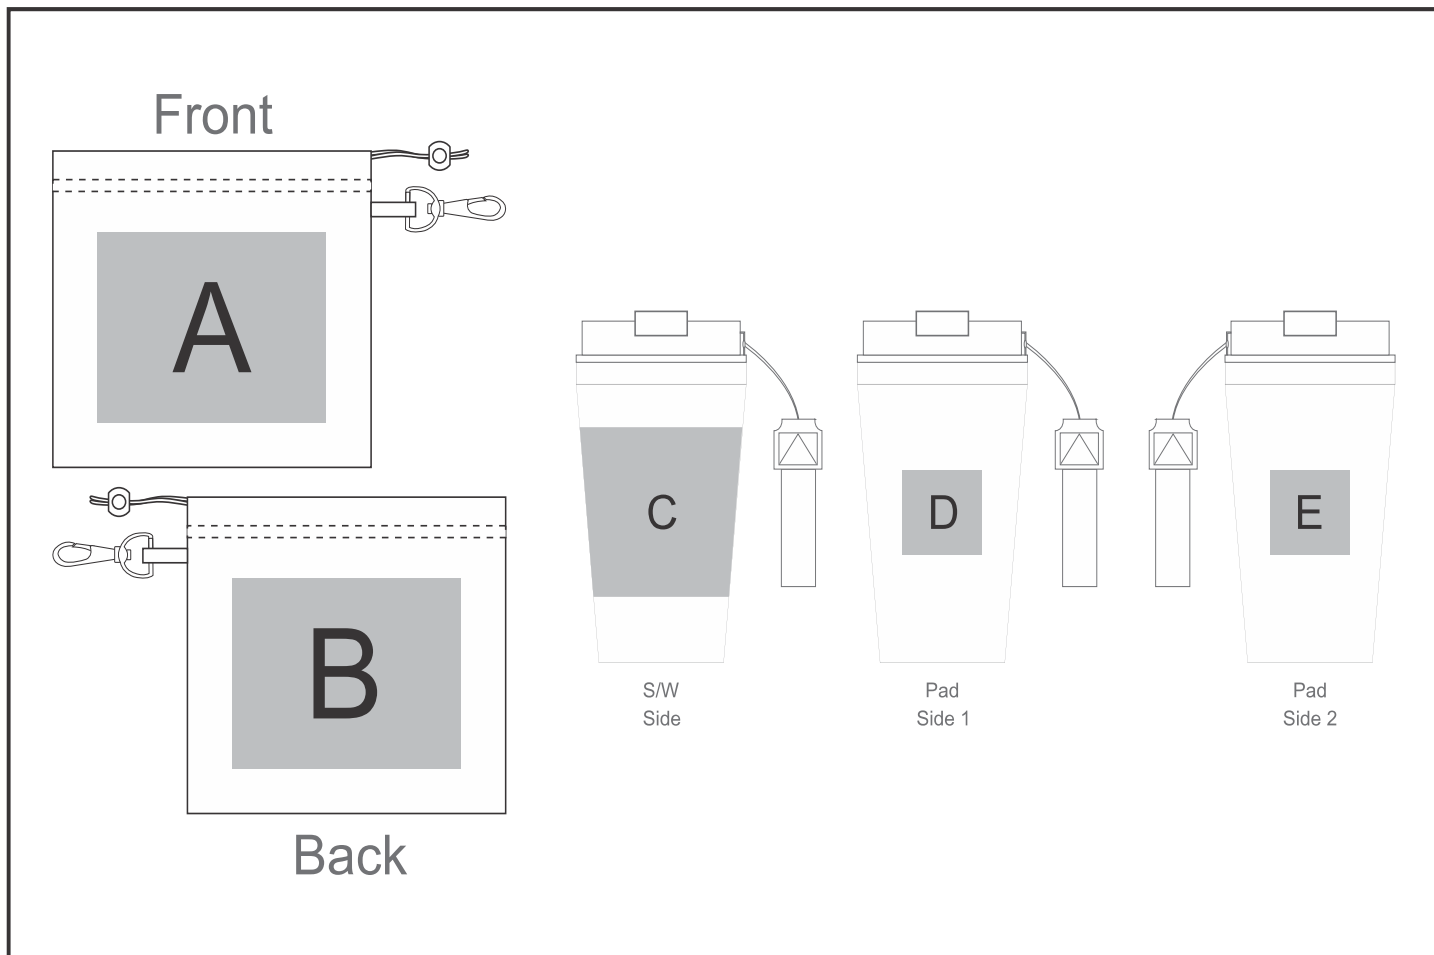

GF-AL-1347-B

Altitude Denmark Winter Gift Set

Need to know:

- Includes 1-Colour 1-Position Screen Print on Pouch AND 1-Colour 1-Position Screen Wrap OR 1-Position Pad Print on Mug (setup fee applies)

-Screen Print: Only Pantone 877C can be branded due to dye migration.

-Texture of the item will affect the print, especially fine detail.

-SCREEN: DUE TO DYE MIGRATION, NO WHITE INK/LOGO' ON THIS ITEM

Branding Options:

Position	Branding Method (Branding Code)	No. of Colours	Dimension
A	Screen Print (SB)	1 Colour	100mm wide x 70mm high
A	Digital Direct Transfer (DDT-D)	Full Colour	105mm wide x 74mm high
A	Digital Direct Transfer (DDT-A)	Full Colour	120mm wide x 80mm high

B	Screen Print (SB)	1 Colour	100mm wide x 70mm high
B	Digital Direct Transfer (DDT-D)	Full Colour	105mm wide x 74mm high
B	Digital Direct Transfer (DDT-A)	Full Colour	120mm wide x 280mm high

C	Screen Wrap (SW)	1 Colour	160mm wide x 50mm high
D	Pad Printing (PA)	4 Colours	35mm wide x 35mm high
E	Pad Printing (PA)	4 Colours	35mm wide x 35mm high