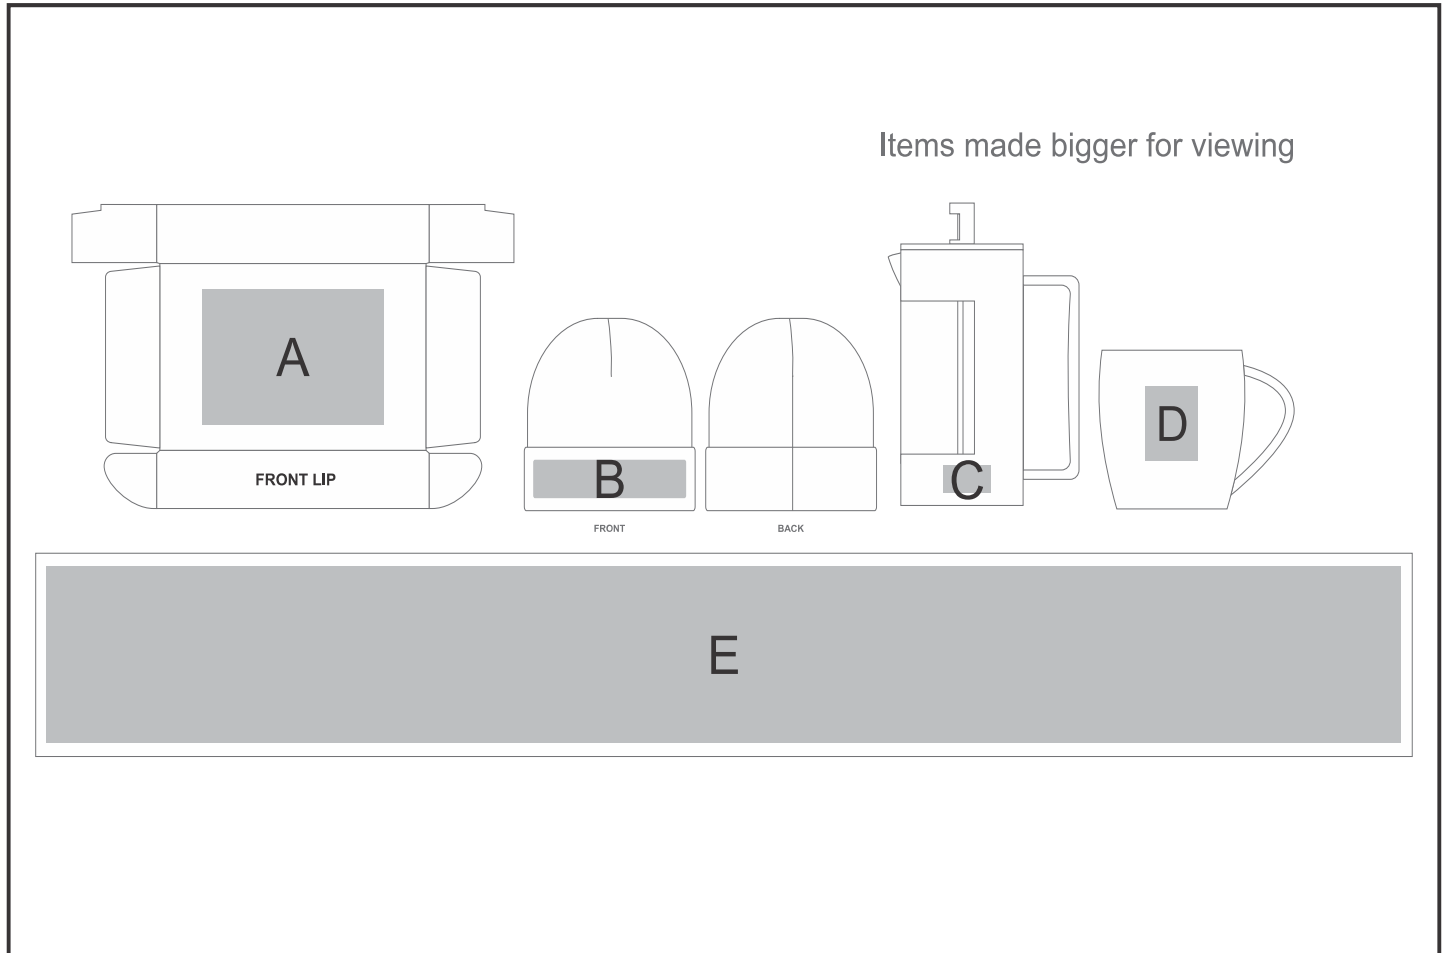

## Altitude Altra Winter Gift Set

### Need to know:

- Includes 1-Colour 1-Position Screen Print on a Box AND 1-Colour 1-Position Pad Print on Plunger AND 1-Position Laser Engraving OR 1-Colour 1-Position Pad Print on Mug (setup fees apply)

### Branding Options:

Position	Branding Method (Branding Code)	No. of Colours	Dimension
A	Screen Print (SA)	1 Colour	200mm wide x 140mm high
B	Embroidery (EM-BEANIES)	N/A	100mm wide x 40mm high
C	Pad Printing (PB)	4 Colours	35mm wide x 15mm high
D	Laser Engraving (LB)	N/A	30mm wide x 40mm high
D	Pad Printing (PA)	4 Colours	35mm wide x 35mm high

E	Embroidery (EM-OTHER)	N/A	150mm wide x 150mm high
---	-----------------------	-----	-------------------------