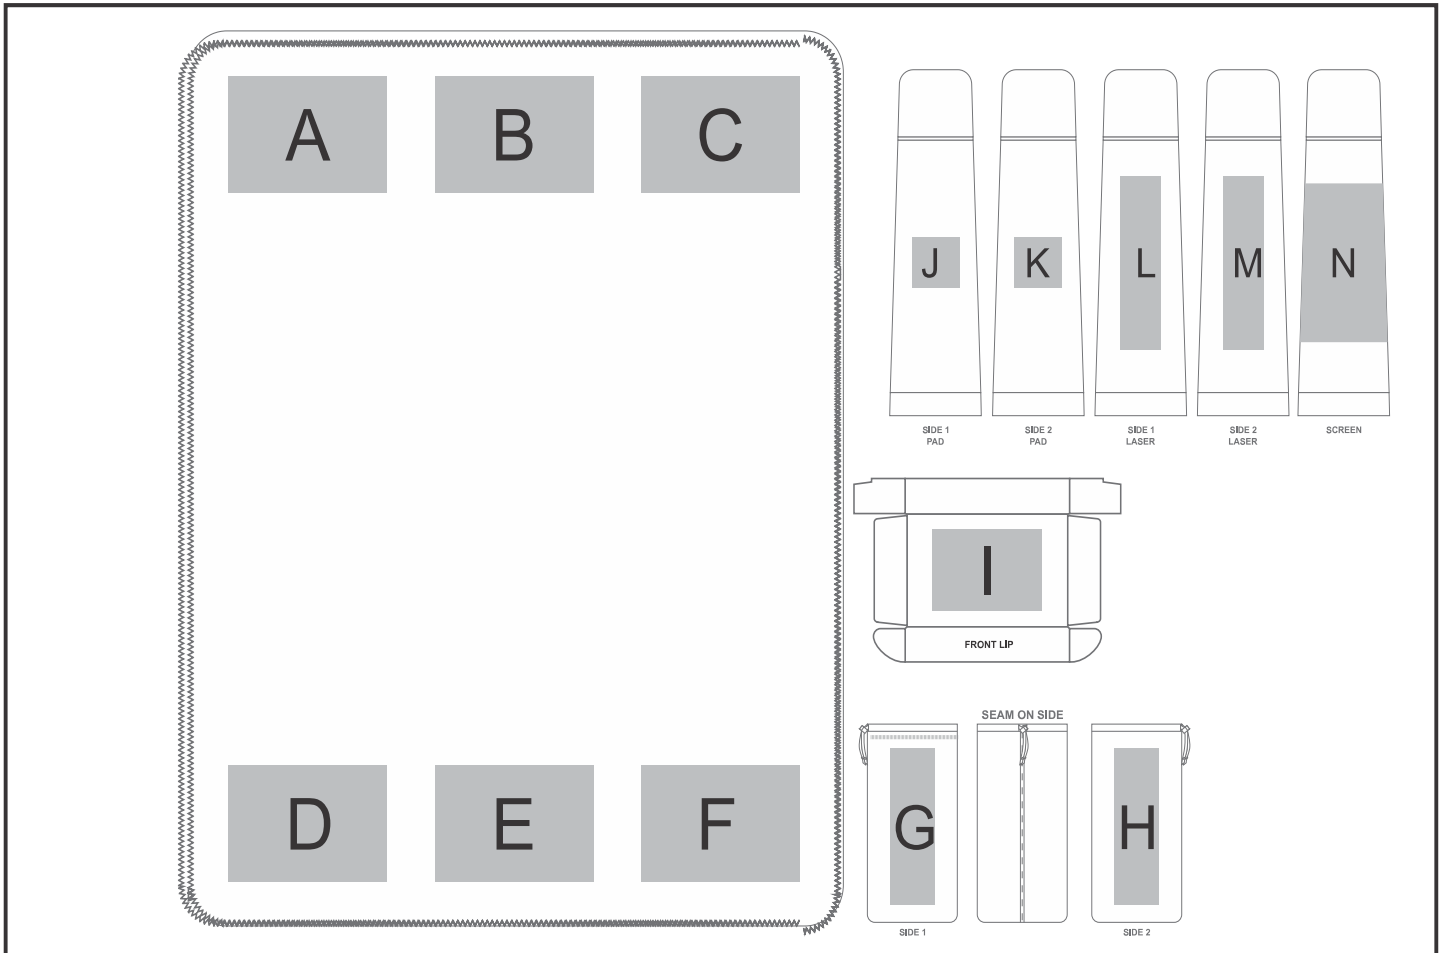

GF-AL-1349-B

Altitude Alpaca Winter Gift Set

Need to know:

- Includes 1-Colour 1-Position Screen Print on Box AND 1-Colour 1-Position Screen Wrap OR 1-Position Pad Print on Bottle (setup fees apply)

- POS D: Can only brand Silver 877 C due to dye migration.

- Please note: On all thick materials like fleece & blankets, logos with fine detail or text, a block will be added in tonal thread to avoid artwork from sinking into the fabric.

- **Laser Colour:** POS I & J - Silver

Branding Options:

Position	Branding Method (Branding Code)	No. of Colours	Dimension
A	Embroidery (EM-OTHER)	N/A	290mm wide x 200mm high
B	Embroidery (EM-OTHER)	N/A	290mm wide x 200mm high
C	Embroidery (EM-OTHER)	N/A	290mm wide x 200mm high
D	Embroidery (EM-OTHER)	N/A	290mm wide x 200mm high

E	Embroidery (EM-OTHER)	N/A	290mm wide x 200mm high
F	Embroidery (EM-OTHER)	N/A	290mm wide x 200mm high
G	Screen Print (SB)	1 Colour	80mm wide x 260mm high
H	Screen Print (SB)	1 Colour	80mm wide x 260mm high
I	Screen Print (SA)	1 Colour	200mm wide x 140mm high
J	Pad Printing (PA)	4 Colours	35mm wide x 35mm high
K	Pad Printing (PA)	4 Colours	35mm wide x 35mm high
L	Laser Engraving (LA)	N/A	30mm wide x 120mm high
M	Laser Engraving (LA)	N/A	30mm wide x 120mm high
N	Screen Wrap (SW)	1 Colour	160mm wide x 110mm high