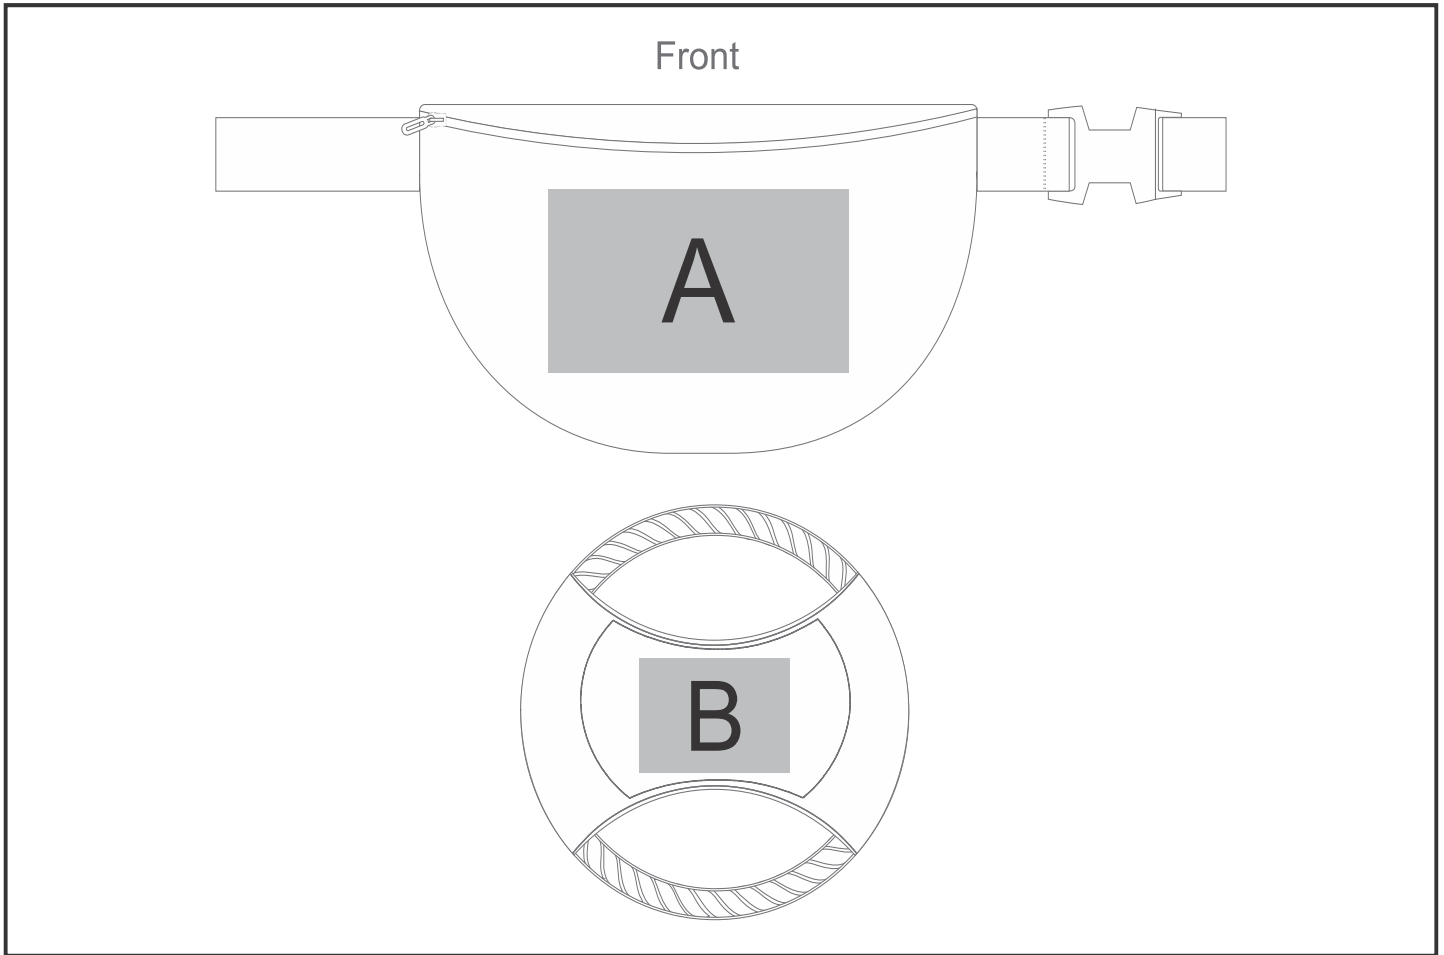

# GF-AL-1378-B

Altitude Charlie Pet Set

## Need to know:

- Includes 1-Colour 1-Position Screen Print on Bag & Frisbee (setup fee applies)
- *Texture of item will affect the Print.*

## Branding Options:

Position	Branding Method (Branding Code)	No. of Colours	Dimension
A	Screen Print (SB)	2 Colours	140mm wide x 80mm high
A	Digital Direct Transfer (DDT-D)	Full Colour	100mm wide x 74mm high
A	Digital Direct Transfer (DDT-A)	Full Colour	100mm wide x 80mm high
B	Screen Print (SB)	1 Colour	70mm wide x 50mm high