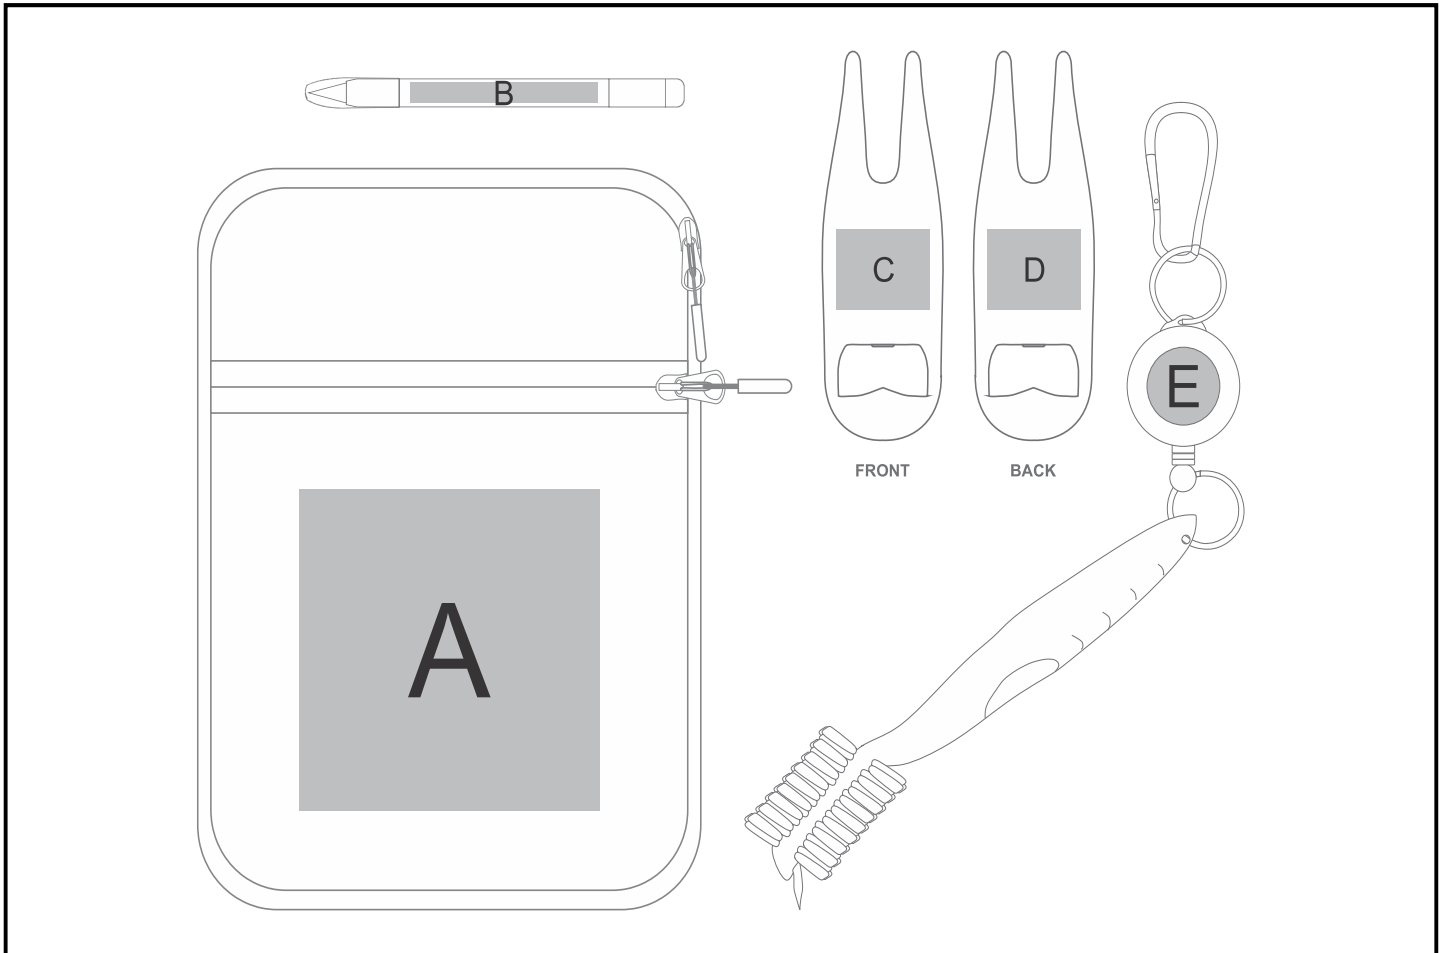

GF-AL-1424-B

Altitude Course Essentials Golf Set

Need to know:

- Includes 1-Colour, 1-Position Screen Print on Bag AND 1-Colour, 1-Position Pad Print on Pencil and Divot Tool AND 1-Position Dome Sticker on Cleaning Tool (setup fees apply)

Branding Options:

| Position | Branding Method (Branding Code) | No. of Colours | Dimension |
|-----------------|--|-----------------------|---------------------------|
| A | Screen Print (SA) | 1 Colour | 80mm wide x 80mm high |
| A | Digital Direct Transfer (DDT-D) | Full Colour | 70mm wide x 60mm high |
| B | Pad Printing (PA) | 2 Colours | 50mm wide x 5mm high |
| C | Pad Printing (PA) | 4 Colours | 25mm wide x 20mm high |
| D | Pad Printing (PA) | 4 Colours | 25mm wide x 20mm high |
| E | Digital Dome Sticker (DB) | Full Colour | 19.4mm wide x 19.4mm high |