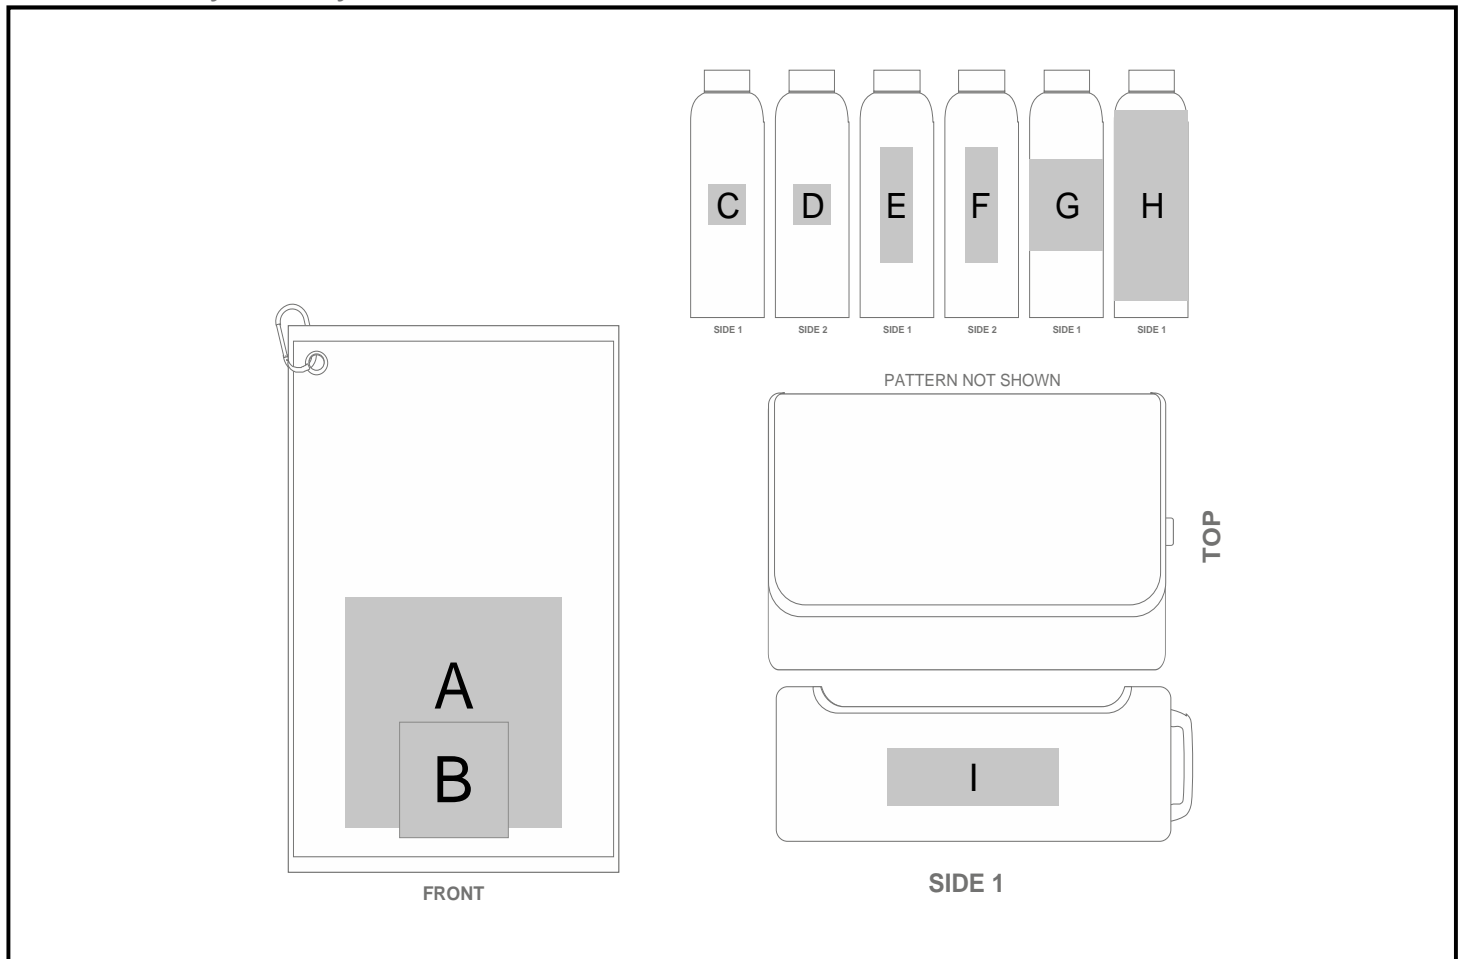

GF-AL-1425-B

Altitude Play Ready Golf Set

Need to know:

- Includes 1-Colour, 1-Position Pad Print OR 1-Colour, 1-Position Screen Wrap OR 1-Position Laser Engraving on Bottle AND 1-Colour, 1-Position Screen Print on Bag AND - Includes 1-Colour, 1-Position Embroidery on Towel (setup fees apply)

- Laser Colour: Silver

- EMB Inclusive Parameters: 100mm x 100mm

Branding Options:

Position	Branding Method (Branding Code)	No. of Colours	Dimension
A	Embroidery (EM-OTHER)	N/A	200mm wide x 200mm high
B	Embroidery (EM-OTHER)	N/A	100mm wide x 100mm high
C	Pad Printing (PB)	4 Colours	35mm wide x 35mm high
D	Pad Printing (PB)	4 Colours	35mm wide x 35mm high

E	Laser Engraving (LB)	N/A	30mm wide x 100mm high
F	Laser Engraving (LB)	N/A	30mm wide x 100mm high
G	Screen Wrap (SW)	1 Colour	160mm wide x 80mm high
H	Digital Print Drinkware (DP-C)	Full Colour	220mm wide x 80mm high
H	Digital Print Drinkware (DP-D)	Full Colour	220mm wide x 110mm high
H	Digital Print Drinkware (DP-E)	Full Colour	220mm wide x 165mm high
I	Screen Print (SA)	1 Colour	160mm wide x 50mm high
I	Digital Direct Transfer (DDT-D)	Full Colour	105mm wide x 50mm high
I	Digital Direct Transfer (DDT-A)	Full Colour	140mm wide x 50mm high