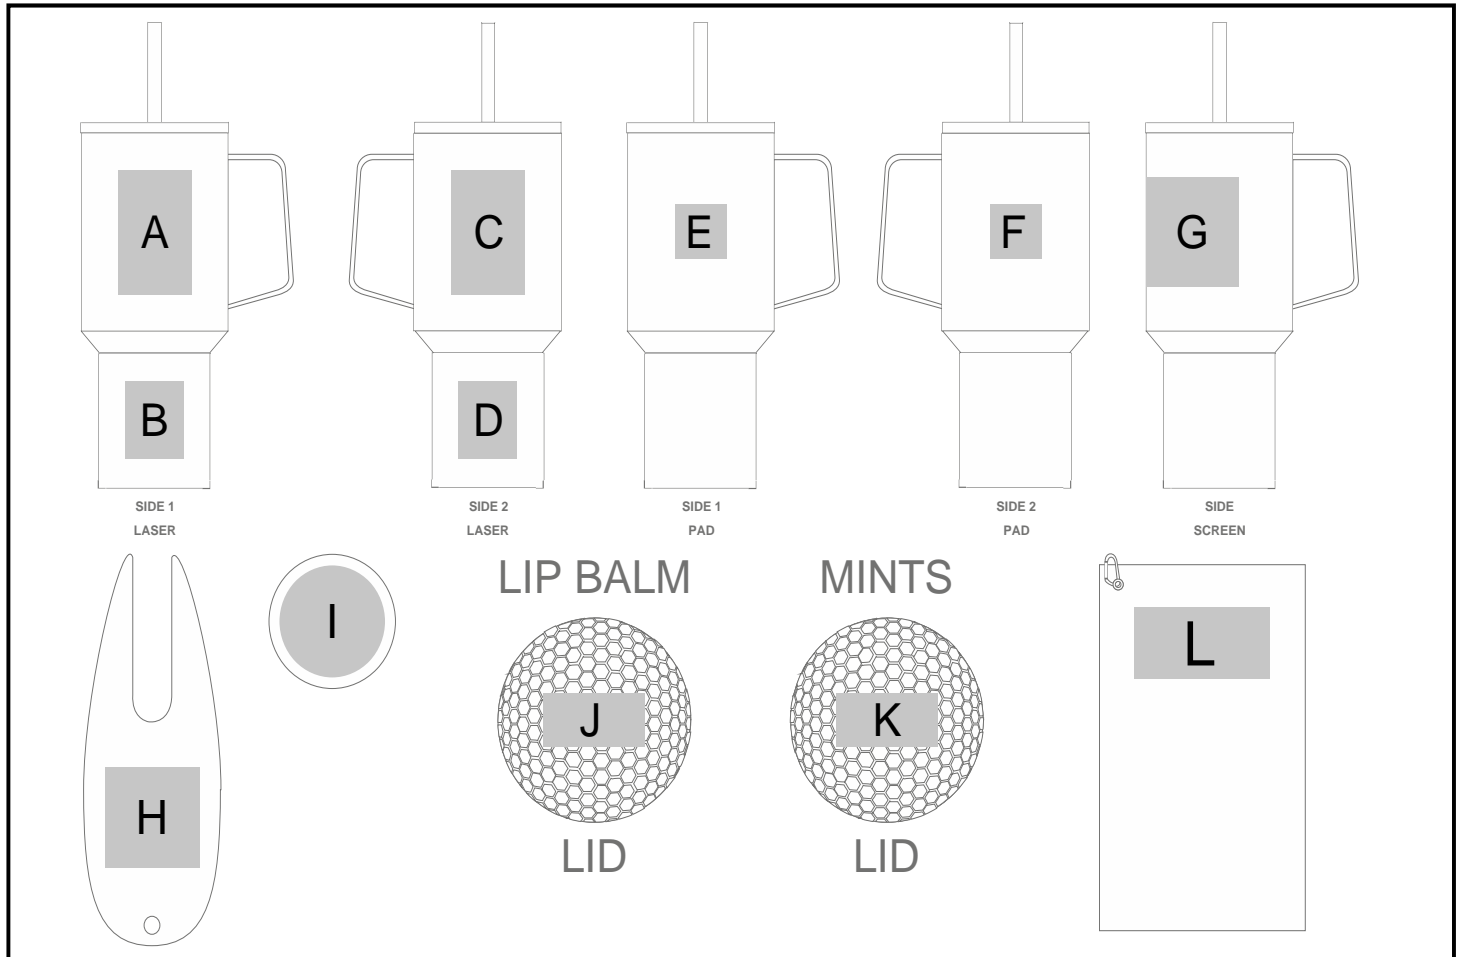

# GF-AL-1431-B

Altitude Eagle Golf Set

## Need to know:

- Includes 1-Colour, 1-Position Pad Print OR 1-Colour, 1-Position Screen Wrap on Mug AND 1-Colour, 1-Position Pad Print on Lip Balm, Mints And Divot Tool AND 1-Position Embroidery on Towel (setup fees apply)

## Branding Options:

| Position | Branding Method (Branding Code) | No. of Colours | Dimension             |
|----------|---------------------------------|----------------|-----------------------|
| A        | Laser Engraving (LA)            | N/A            | 50mm wide x 80mm high |
| B        | Laser Engraving (LA)            | N/A            | 40mm wide x 50mm high |
| C        | Laser Engraving (LA)            | N/A            | 50mm wide x 80mm high |
| D        | Laser Engraving (LA)            | N/A            | 40mm wide x 50mm high |
| E        | Pad Printing (PA)               | 4 Colours      | 35mm wide x 35mm high |

|   |                       |           |                         |
|---|-----------------------|-----------|-------------------------|
| F | Pad Printing (PA)     | 4 Colours | 35mm wide x 35mm high   |
| G | Screen Wrap (SW)      | 1 Colour  | 155mm wide x 70mm high  |
| H | Pad Printing (PA)     | 4 Colours | 18mm wide x 18mm high   |
| I | Pad Printing (PA)     | 4 Colours | 20mm wide x 20mm high   |
| J | Pad Printing (PA)     | 1 Colour  | 20mm wide x 10mm high   |
| K | Pad Printing (PA)     | 1 Colour  | 20mm wide x 10mm high   |
| L | Embroidery (EM-OTHER) | N/A       | 200mm wide x 100mm high |