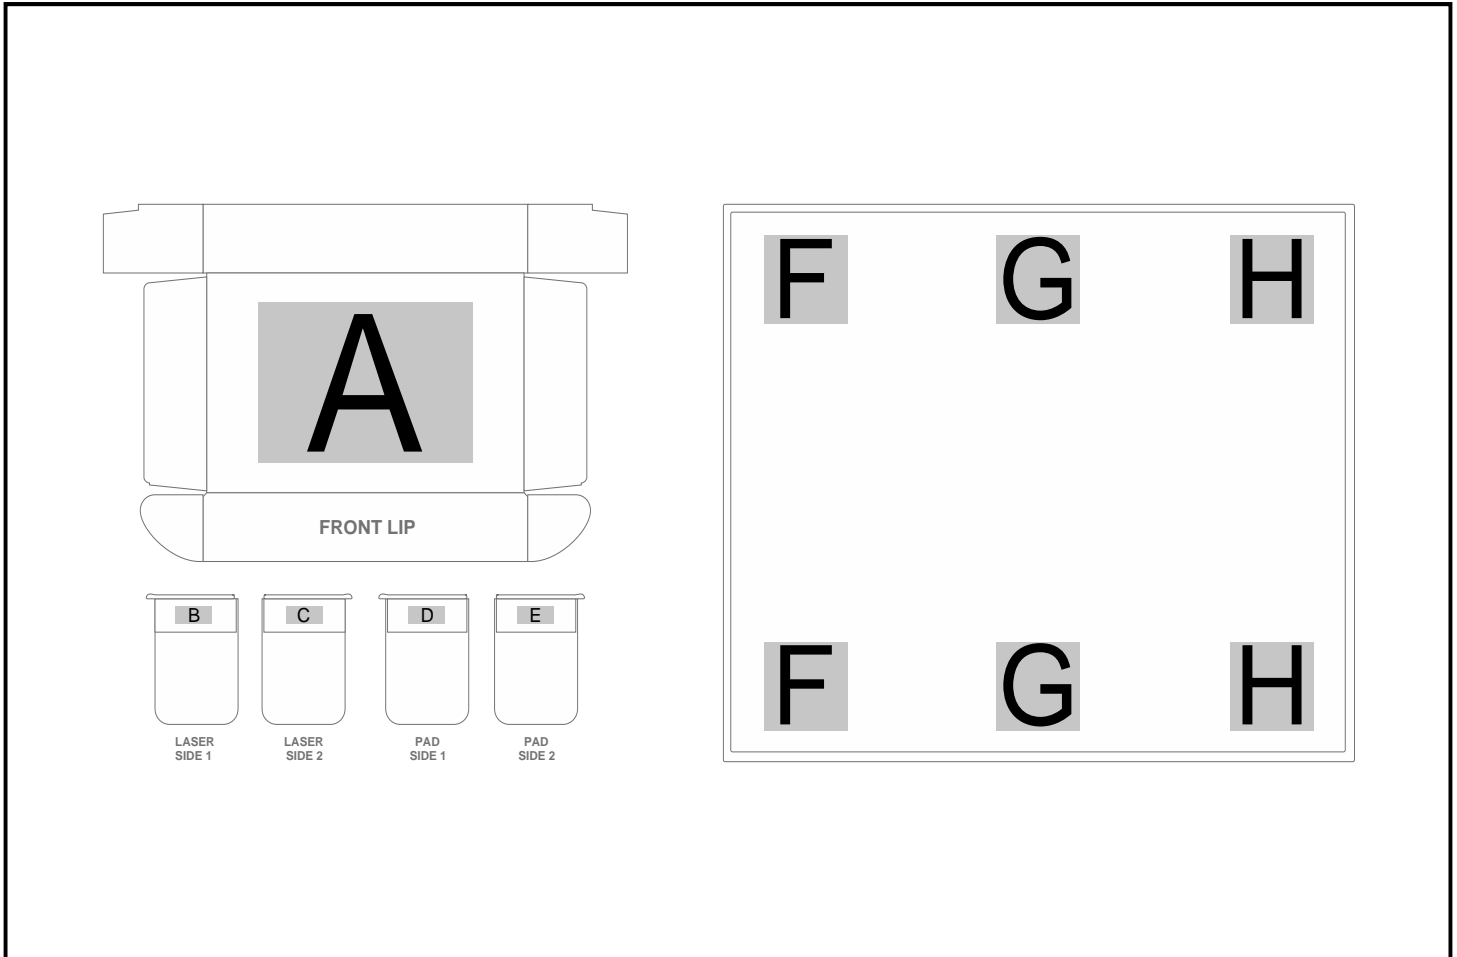

# GF-AL-1436-B

Altitude Snowdrift Gift Set

## Need to know:

Includes 1-Colour, 1-Position Screen Print on Box AND 1-Colour, 1-Position Pad Print on Tumbler (setup fees apply)

- **Laser Colour:** White

- **Blanket - Please note:** On all thick materials like fleece & blankets, logos with fine detail or text, a block will be added in tonal thread to avoid artwork from sinking into the fabric

## Branding Options:

Position	Branding Method (Branding Code)	No. of Colours	Dimension
A	Screen Print (SA)	1 Colour	200mm wide x 140mm high
B	Laser Engraving (LA)	N/A	30mm wide x 10mm high
C	Laser Engraving (LA)	N/A	30mm wide x 10mm high
D	Pad Printing (PB)	4 Colours	35mm wide x 15mm high
E	Pad Printing (PB)	4 Colours	35mm wide x 15mm high

F	Embroidery (EM-OTHER)	N/A	200mm wide x 200mm high
G	Embroidery (EM-OTHER)	N/A	200mm wide x 200mm high
H	Embroidery (EM-OTHER)	N/A	200mm wide x 200mm high