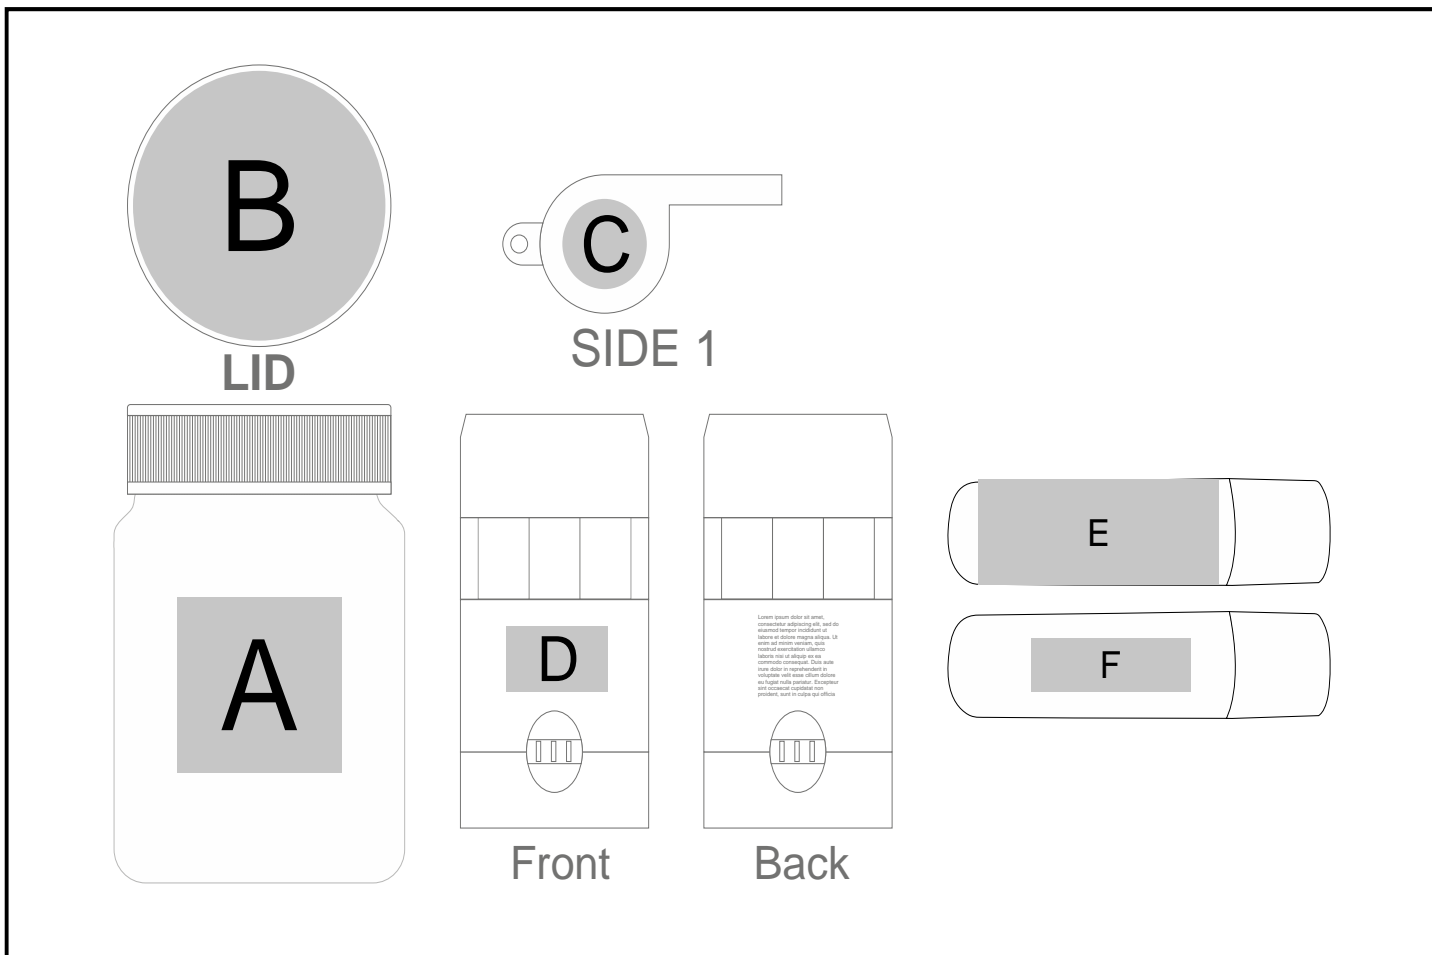

GF-AL-1438-B

Altitude Luma Gift Jar

Need to know:

- Includes 1-Colour, 1-Position Pad Print on Container, Face Paint, Whistle & Lip Balm (setup fees apply)

Branding Options:

Position	Branding Method (Branding Code)	No. of Colours	Dimension
A	Pad Printing (PB)	1 Colour	30mm wide x 30mm high
B	Digital Dome Sticker (DC)	Full Colour	46mm wide x 46mm high
C	Pad Printing (PA)	4 Colours	15mm wide x 15mm high
D	Pad Printing (PA)	4 Colours	20mm wide x 12mm high
E	Digital Vinyl Sticker (DA)	Full Colour	45mm wide x 45mm high
F	Pad Printing (PA)	2 Colours	40mm wide x 10mm high