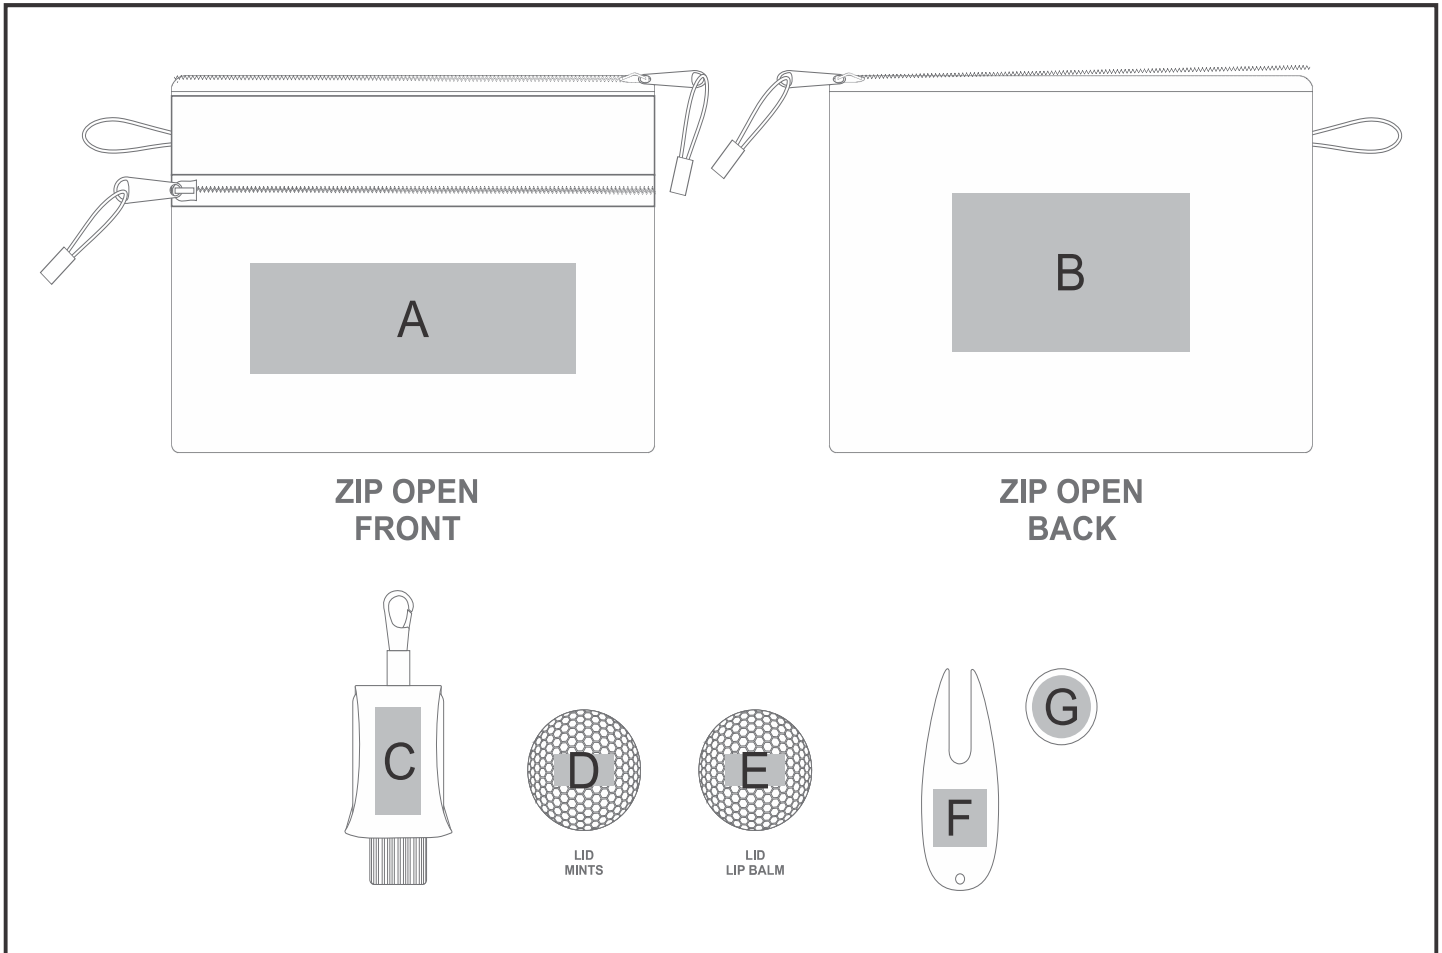

GF-AL-1439-B

Altitude Ace Golf Set

Need to know:

- Includes 1-Colour, 1-Position Screen Print on Bag & Sun block AND 1-Colour, 1-Position Pad Print on Mints, Divot Tool & Lip Balm (setup fees apply)

- **PAD & SCREEN:** Texture of item will affect print

- Due to inconsistency of the product , Logo might look skew on Pouch

Branding Options:

Position	Branding Method (Branding Code)	No. of Colours	Dimension
A	Screen Print (SA)	1 Colour	110mm wide x 35mm high
A	Digital Direct Transfer (DDT-D)	Full Colour	80mm wide x 30mm high
B	Digital Direct Transfer (DDT-D)	Full Colour	80mm wide x 50mm high
C	Screen Print (SA)	1 Colour	20mm wide x 30mm high
C	Digital Direct Transfer (DDT-D)	Full Colour	15mm wide x 45mm high

D	Pad Printing (PA)	1 Colour	20mm wide x 10mm high
E	Pad Printing (PA)	1 Colour	20mm wide x 10mm high
F	Pad Printing (PA)	4 Colours	18mm wide x 18mm high
G	Pad Printing (PA)	4 Colours	20mm wide x 20mm high