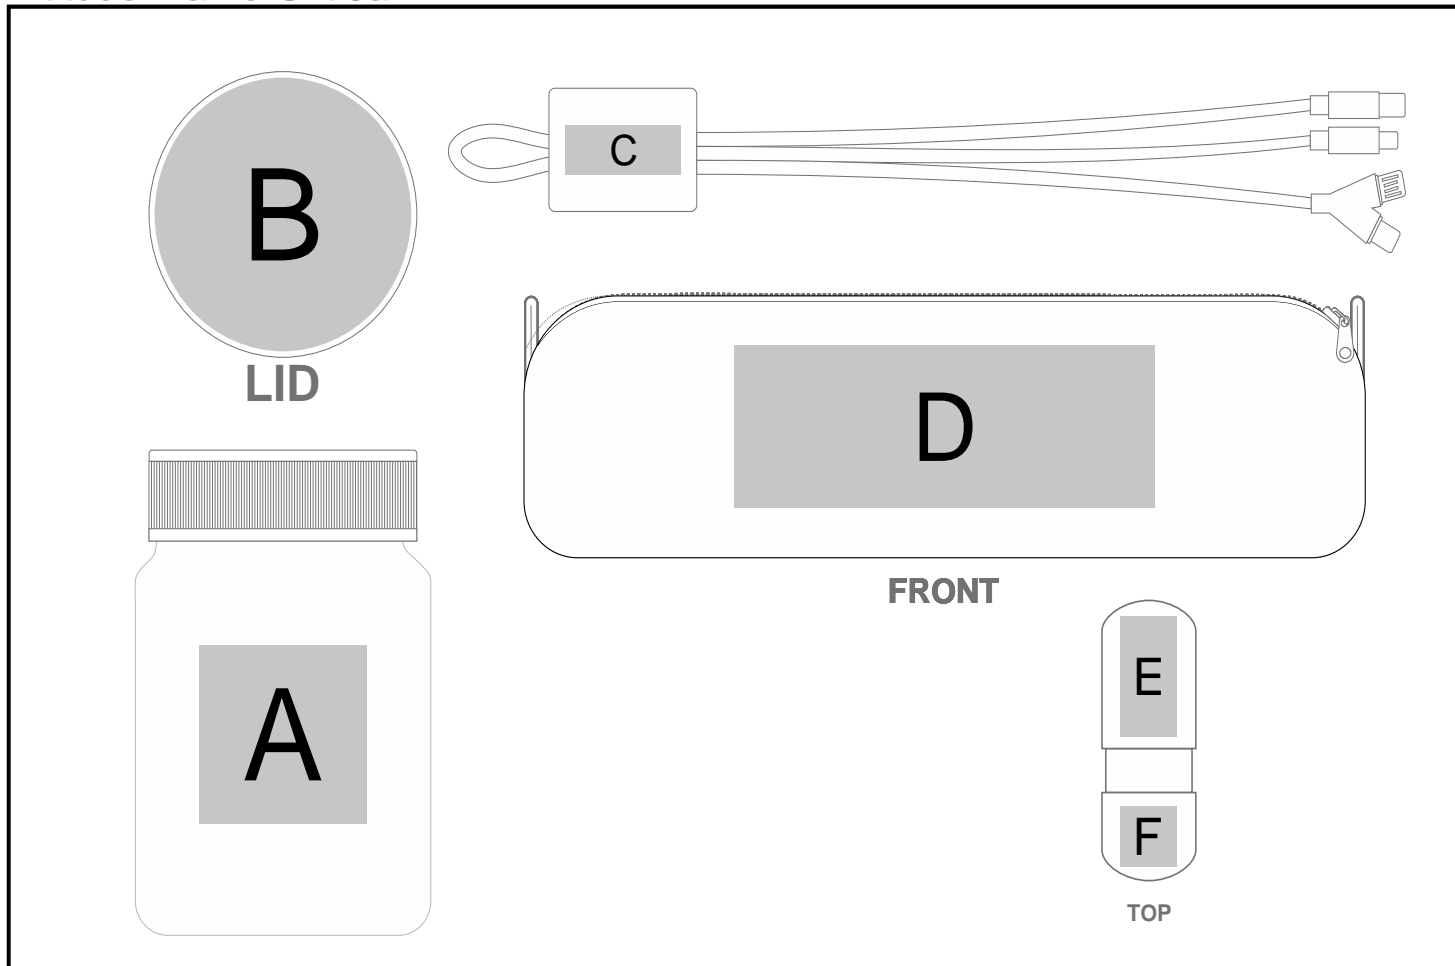

# GF-AL-1451-B

Altitude Mavro Gift Jar

## Need to know:

- Includes 1-Colour, 1-Position Pad Print on Container AND 1-Position Laser Engraving on Stand AND 1-Position Laser Engraving on Cable AND Includes 1-Colour, 1-Position Screen Print on Pouch (setup fees apply)

## Branding Options:

Position	Branding Method (Branding Code)	No. of Colours	Dimension
A	Pad Printing (PB)	1 Colour	30mm wide x 30mm high
B	Digital Dome Sticker (DC)	Full Colour	46mm wide x 46mm high
C	Pad Printing (PB)	4 Colours	25mm wide x 5mm high
C	Laser Engraving (LC)	N/A	25mm wide x 10mm high

D	Screen Print (SA)	1 Colour	110mm wide x 40mm high
D	Digital Direct Transfer (DDT-D)	Full Colour	105mm wide x 40mm high
D	Digital Direct Transfer (DDT-A)	Full Colour	110mm wide x 40mm high

E	Pad Printing (PB)	4 Colours	25mm wide x 15mm high
E	Laser Engraving (LC)	N/A	15mm wide x 30mm high