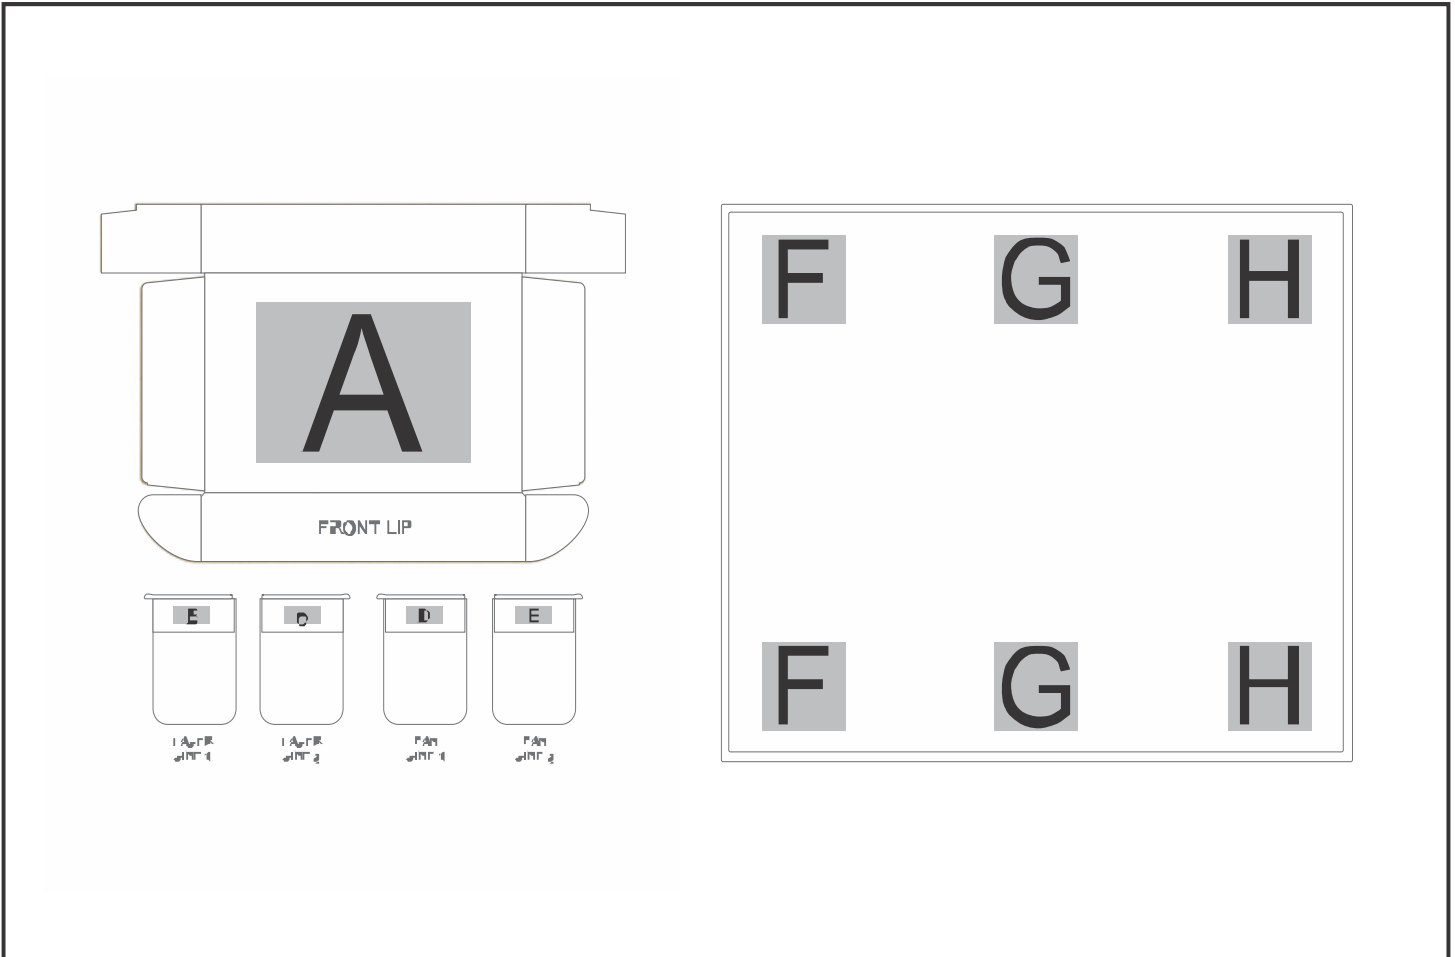

GF-AL-1461-B

Altitude Snowscape Gift Set

Need to know:

Includes 1-Colour, 1-Position Screen Print on Box AND 1-Colour, 1-Position Pad Print on Tumbler (setup fees apply)

- **Laser Colour:** White

- **Blanket - Please note:** On all thick materials like fleece & blankets, logos with fine detail or text, a block will be added in tonal thread to avoid artwork from sinking into the fabric

Branding Options:

Position	Branding Method (Branding Code)	No. of Colours	Dimension
A	Screen Print (SA)	1 Colour	200mm wide x 140mm high
B	Laser Engraving (LA)	N/A	30mm wide x 10mm high
C	Laser Engraving (LA)	N/A	30mm wide x 10mm high
D	Pad Printing (PB)	4 Colours	35mm wide x 15mm high
E	Pad Printing (PB)	4 Colours	35mm wide x 15mm high

F	Embroidery (EM-OTHER)	N/A	200mm wide x 200mm high
G	Embroidery (EM-OTHER)	N/A	200mm wide x 200mm high
H	Embroidery (EM-OTHER)	N/A	200mm wide x 200mm high