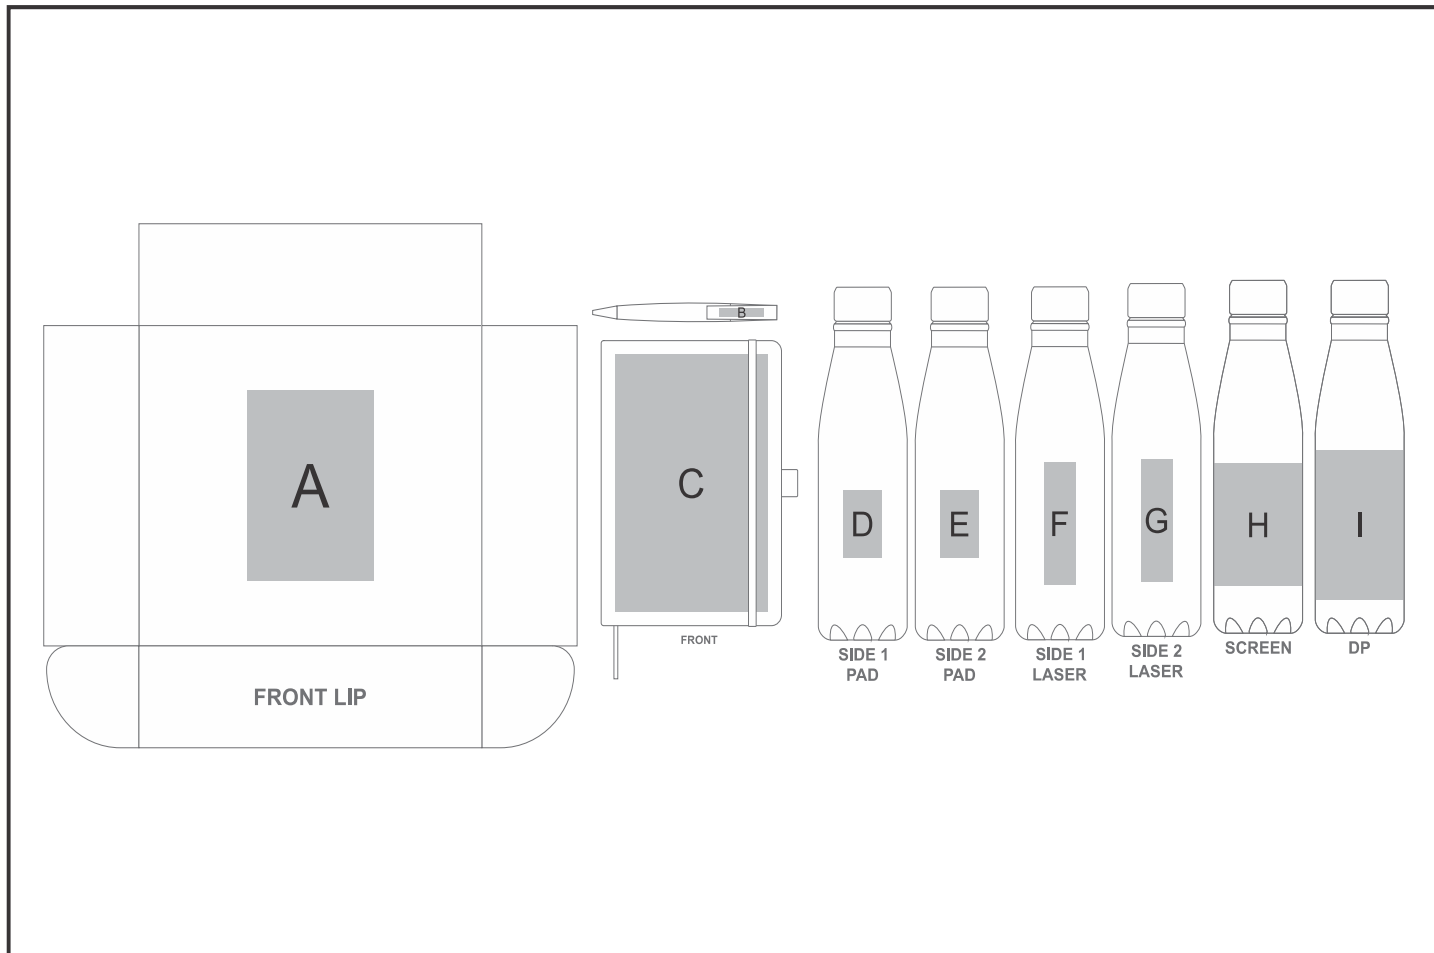

## Need to know:

- Includes 1-Colour, 1-Position Screen Print on Box AND 1-Colour, 1-Position Screen Print on Notebook AND 1-Position Screen Wrap on Bottle AND 1-Position Pad Print on Pen (setup fees apply)

- DP: Full wrap around designs may have slight misalignment at the join, depending on your artwork. - Full circumference of bottle is 207mm wide

## Branding Options:

Position	Branding Method (Branding Code)	No. of Colours	Dimension
A	Screen Print (SB)	1 Colour	100mm wide x 140mm high
B	Pad Printing (PB)	4 Colours	35mm wide x 7mm high
B	Direct to Print (DP-A)	Full Colour	25mm wide x 6mm high

I	Digital Print Drinkware (DP-D)	Full Colour	207mm wide x 110mm high
---	--------------------------------	-------------	-------------------------