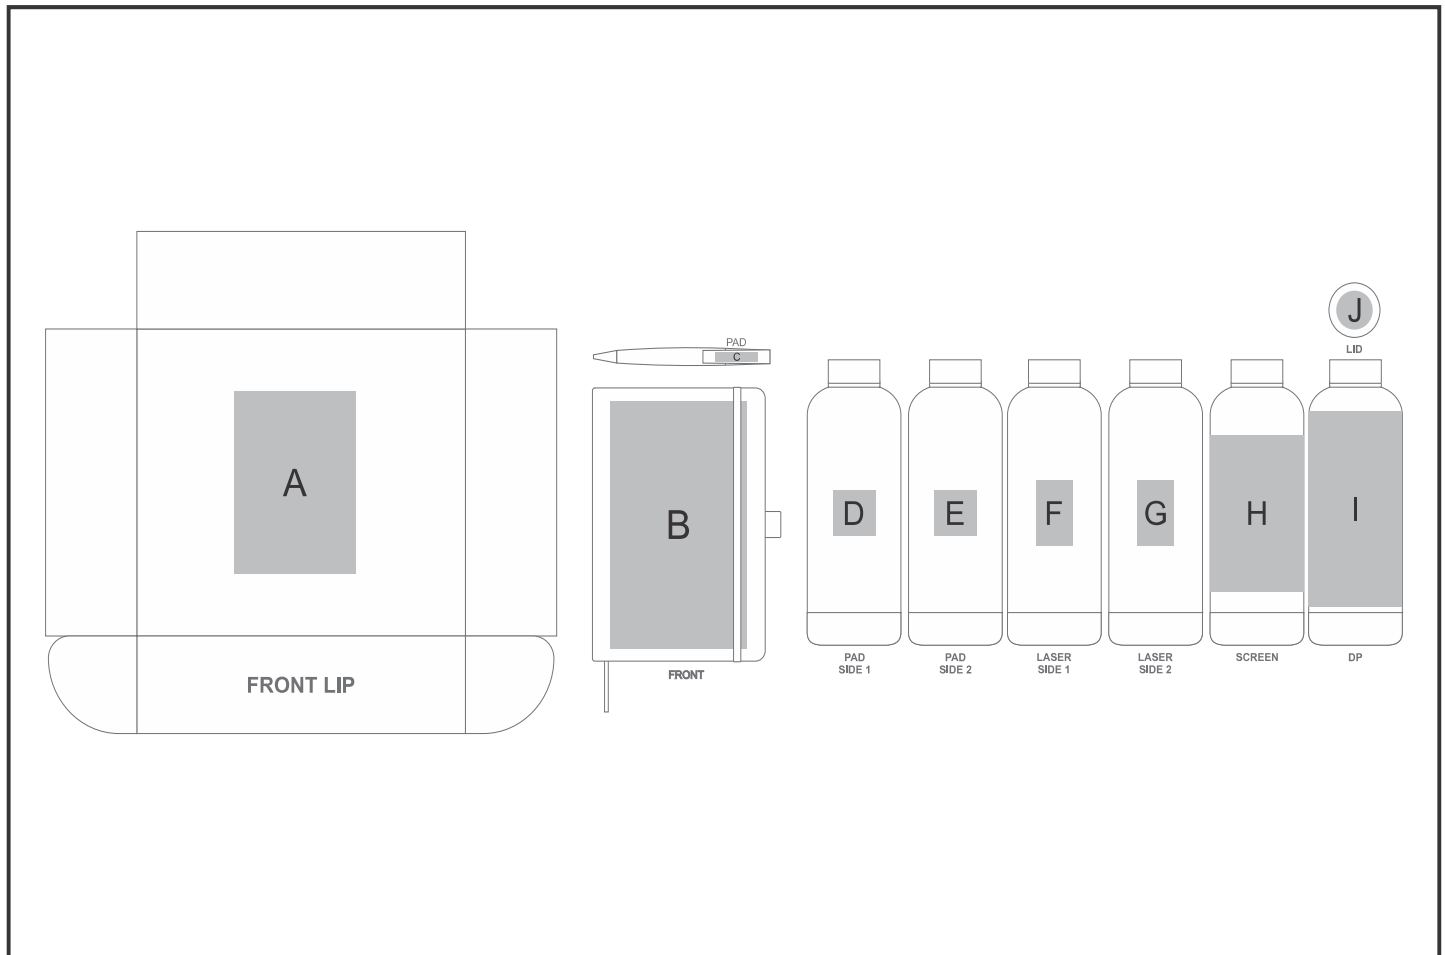

GF-AM-1211-B

Hayes Kraft Gift Set

Need to know:

- Includes 1-Colour, 1-Position Screen Print on Box AND 1-Colour, 1-Position Screen Print on Notebook AND 1-Colour, 1-Position Pad Print on PEN AND 1-Colour, 1-Position Screen Wrap on Bottle(setup fees apply)

- **DP:** Full wrap will be inconsistent on the bottle

- Stickers must be within the parameters of 1600mm² or 3200mm²

- When choosing the **Dome sticker** branding option, please be aware that debossing is required at an additional cost. This process creates a recess for the dome sticker to sit in, preventing it from peeling off easily

Branding Options:

Position	Branding Method (Branding Code)	No. of Colours	Dimension
A	Screen Print (SA)	1 Colour	100mm wide x 140mm high

B	Screen Print (SA)	2 Colours	105mm wide x 170mm high
B	Laser Engraving (LC)	N/A	100mm wide x 160mm high
B	Foiling (FL)	N/A	100mm wide x 160mm high

C	Pad Printing (PB)	4 Colours	35mm wide x 7mm high
C	Direct to Print (DP-A)	Full Colour	25mm wide x 6mm high

D	Pad Printing (PB)	4 Colours	35mm wide x 35mm high
---	-------------------	-----------	-----------------------