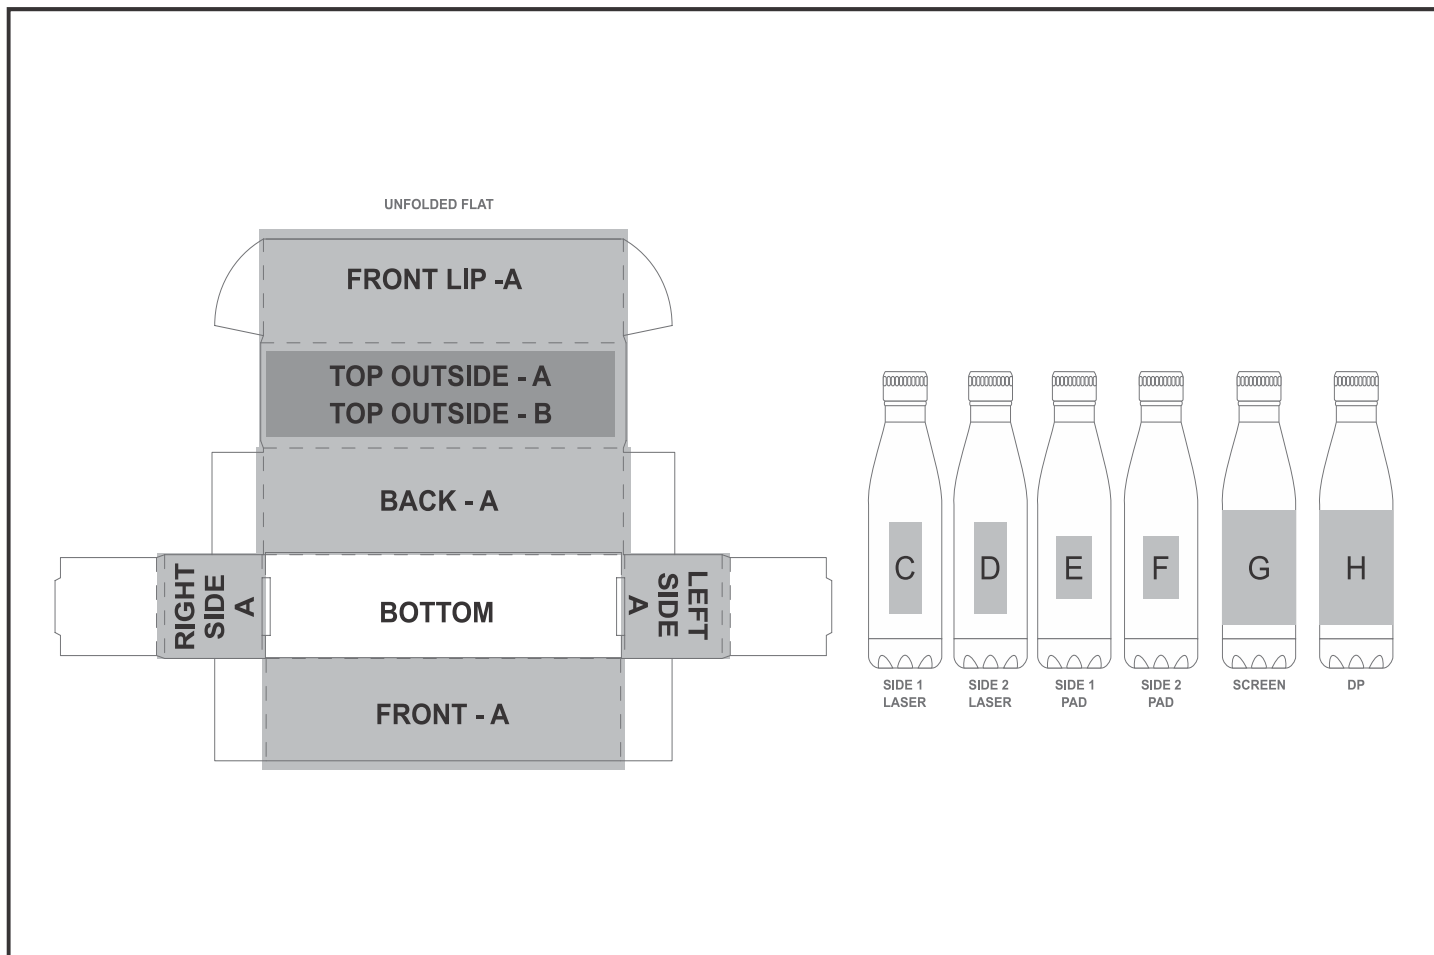

GF-AM-864-B

Nova Bottle in Bianca Custom Gift Box

Need to know:

- **Please Note:** Due to the nature of the printing process, any white in a logo cannot be branded and we cannot guarantee an exact colour match as the box has a matt finish. The nature and inconsistency of the pre-cut boards may create a 1-3mm of unbranded space on the front lip and imperfections maybe be found within the print. Large solid coverage prints are not recommended, if large solid coverage is required, it is recommended on kraft boxes as imperfections are less noticeable.

- **Laser Colour:** Bottle - Gold

DP: Full wrap around designs may have slight misalignment at the join, depending on your artwork.

- Full circumference of bottle is 222mm wide

Branding Options:

Position	Branding Method (Branding Code)	No. of Colours	Dimension
A	Digital Custom Packaging (DCP-CHG-2)	Full Colour	436.5mm wide x 364.5mm high
B	Digital Custom Packaging (DCP-CHG-2)	Full Colour	258mm wide x 62mm high
C	Laser Engraving (LB)	N/A	30mm wide x 80mm high
D	Laser Engraving (LB)	N/A	30mm wide x 80mm high

E	Pad Printing (PB)	4 Colours	33mm wide x 55mm high
F	Pad Printing (PB)	4 Colours	33mm wide x 55mm high
G	Screen Wrap (SW)	1 Colour	200mm wide x 100mm high
H	Digital Print Drinkware (DP-D)	Full Colour	200mm wide x 80mm high
H	Digital Print Drinkware (DP-C)	Full Colour	222mm wide x 80mm high
H	Digital Print Drinkware (DP-E)	Full Colour	222mm wide x 100mm high