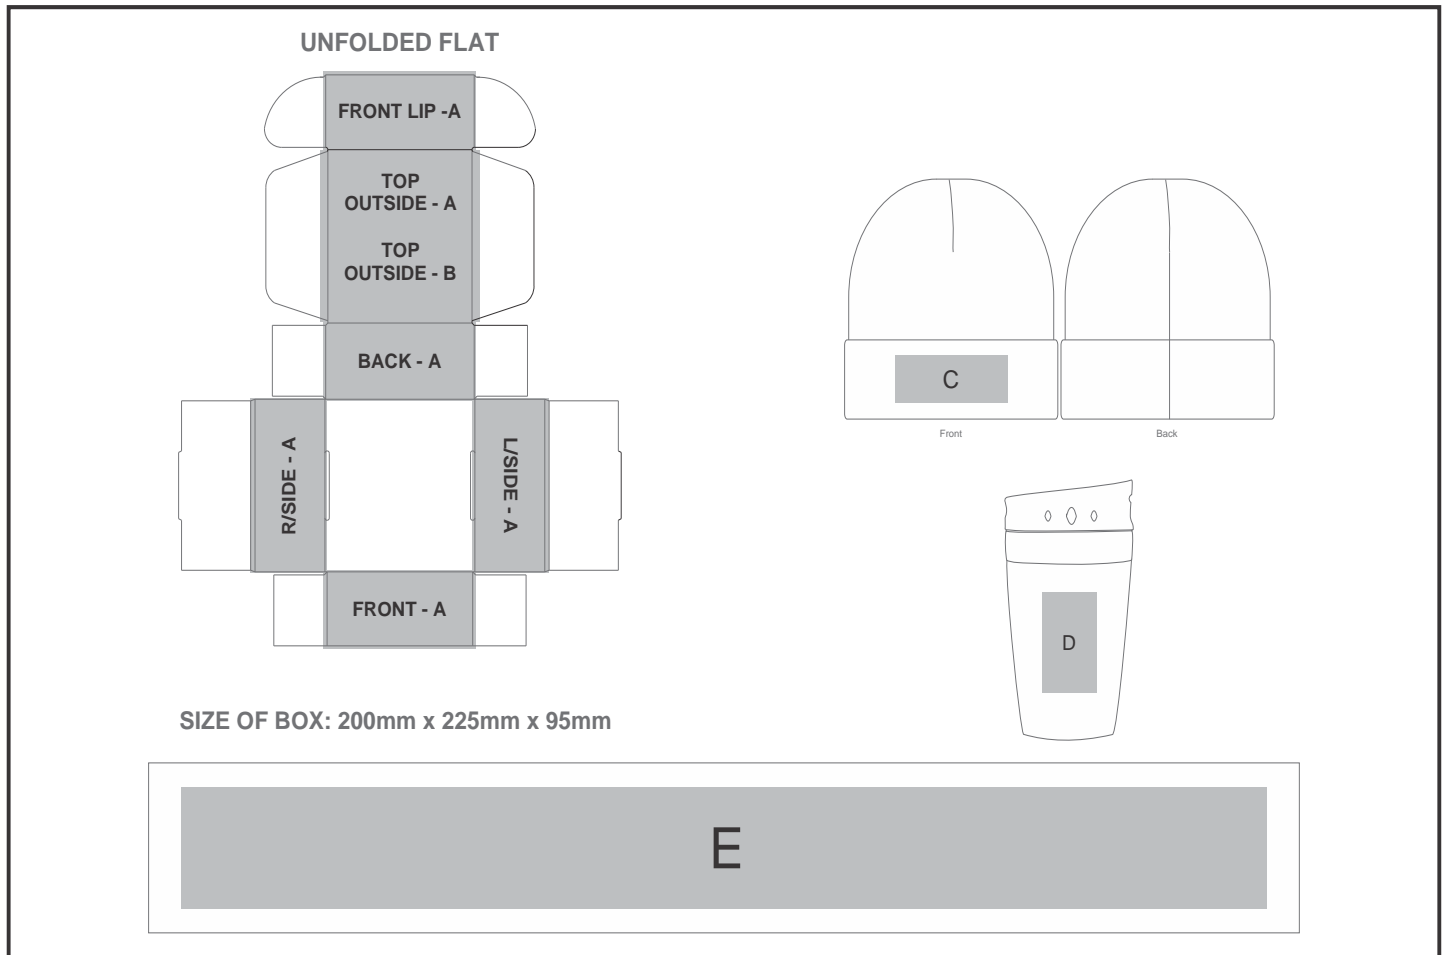

GF-AM-901-B

Callan Winter Gift Set

Need to know:

- **Please Note:** Due to the nature of the printing process, any white in a logo cannot be branded and we cannot guarantee an exact colour match as the box has a matt finish. The nature and inconsistency of the pre-cut boards may create a 1-3mm of unbranded space on the front lip and imperfections maybe be found within the print. Large solid coverage prints are not recommended, if large solid coverage is required, it is recommended on kraft boxes as imperfections are less noticeable.
- **Please Note:** On all thick materials like fleece & blankets, logos with fine detail or text, a block will be added in tonal thread to avoid artwork from sinking into the fabric.
- There is no guarantee that the lid (holes on the Lid) will 100% align with branding on bottles
- **Laser colour:** Brown

Branding Options:

Position	Branding Method (Branding Code)	No. of Colours	Dimension
A	Digital Custom Packaging (DCP-CHG-5)	Full Colour	423mm wide x 738mm high
B	Digital Custom Packaging (DCP-CHG-5)	Full Colour	192mm wide x 210mm high
C	Embroidery (EM-BEANIES)	N/A	100mm wide x 35mm high

D	Pad Printing (PC)	4 Colours	35mm wide x 60mm high
D	Laser Engraving (LB)	N/A	35mm wide x 60mm high
E	Embroidery (EM-OTHER)	N/A	150mm wide x 150mm high